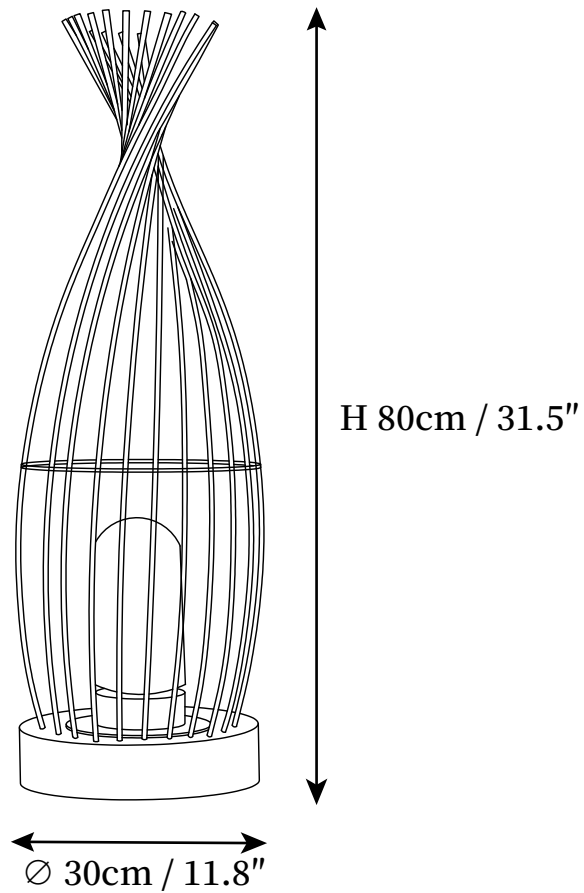

SPECIFICATION SHEET

SPECIFICATION DETAILS

*For custom options, consult factory for details

Fixture Dimensions	D 9.8" x H 23.6", D 11.8" x H 27.6", D 11.8" x H 31.5"
Light source	Integrated LED
Wattage	~ 5W
Voltage	AC 110-240V (Wired version) / DC 3.2V (Solar-powered version).
Dimming	Not supported
Control method	Common push switches or wall switches.
Finishes	Black.
Shade Details	White.
Material	Metal, Stainless steel, Acrylic.