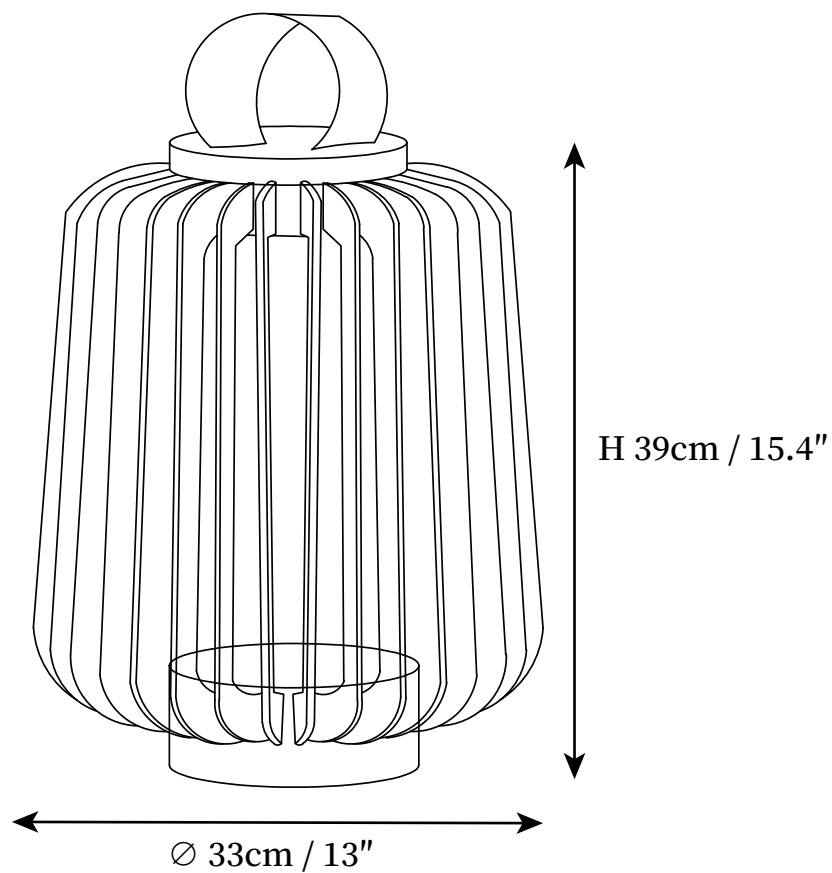

SPECIFICATION SHEET

SPECIFICATION DETAILS

*For custom options, consult factory for details

Fixture Dimensions	D 7.9" x H 9.1
Light source	Integrated LED
Wattage	~ 5W
Voltage	AC 110-240V (Wired version) / DC 3.2V (Solar-powered version).
Dimming	Not supported
Control method	Common push switches or wall switches.
Finishes	Black.
Shade Details	Black.
Material	Metal, Stainless steel.

SPECIFICATION SHEET

SPECIFICATION DETAILS

*For custom options, consult factory for details

Fixture Dimensions	D 13" X H 15.4"
Light source	Integrated LED
Wattage	~ 5W
Voltage	AC 110-240V (Wired version) / DC 3.2V (Solar-powered version).
Dimming	Not supported
Control method	Common push switches or wall switches.
Finishes	Black.
Shade Details	Black.
Material	Metal, Stainless steel.

SPECIFICATION SHEET

SPECIFICATION DETAILS

*For custom options, consult factory for details

Fixture Dimensions	D 14.2" X H 31.1"
Light source	Integrated LED
Wattage	~ 5W
Voltage	AC 110-240V (Wired version) / DC 3.2V (Solar-powered version).
Dimming	Not supported
Control method	Common push switches or wall switches.
Finishes	Black.
Shade Details	Black.
Material	Metal, Stainless steel.
Warranty	2 Years