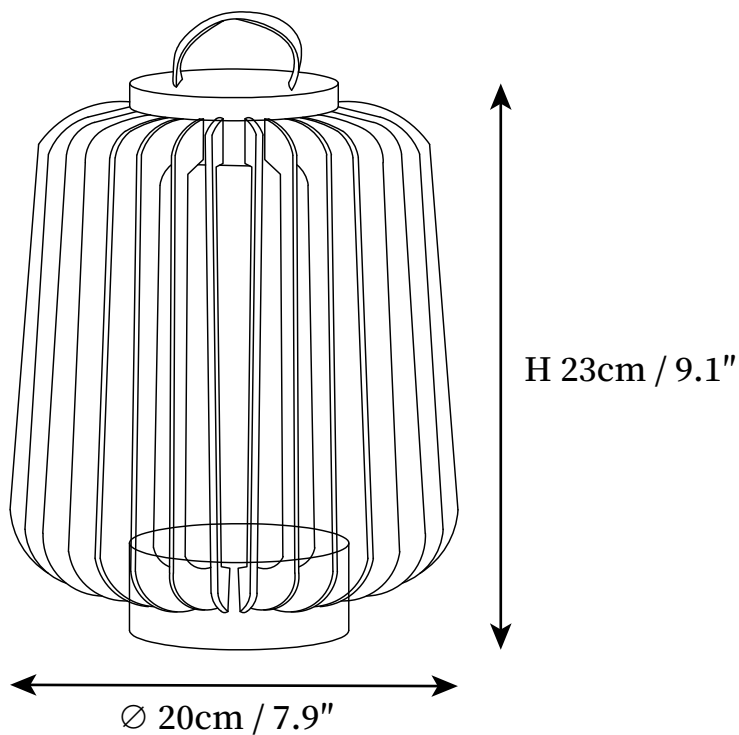

SPECIFICATION SHEET

SPECIFICATION DETAILS

*For custom options, consult factory for details

Fixture Dimensions	D 7.9" x H 9.1
Light source	Integrated LED
Wattage	~ 5W
Voltage	AC 110-240V (Wired version) / DC 3.2V (Solar-powered version).
Dimming	Not supported
Control method	Common push switches or wall switches.
Finishes	Black.
Shade Details	Black.
Material	Metal, Stainless steel.

SPECIFICATION SHEET

SPECIFICATION DETAILS

*For custom options, consult factory for details

Fixture Dimensions	D 13" X H 15.4"
Light source	Integrated LED
Wattage	~ 5W
Voltage	AC 110-240V (Wired version) / DC 3.2V (Solar-powered version).
Dimming	Not supported
Control method	Common push switches or wall switches.
Finishes	Black.
Shade Details	Black.
Material	Metal, Stainless steel.

SPECIFICATION SHEET

SPECIFICATION DETAILS

*For custom options, consult factory for details

Fixture Dimensions	D 14.2" X H 31.1"
Light source	Integrated LED
Wattage	~ 5W
Voltage	AC 110-240V (Wired version) / DC 3.2V (Solar-powered version).
Dimming	Not supported
Control method	Common push switches or wall switches.
Finishes	Black.
Shade Details	Black.
Material	Metal, Stainless steel.
Warranty	2 Years