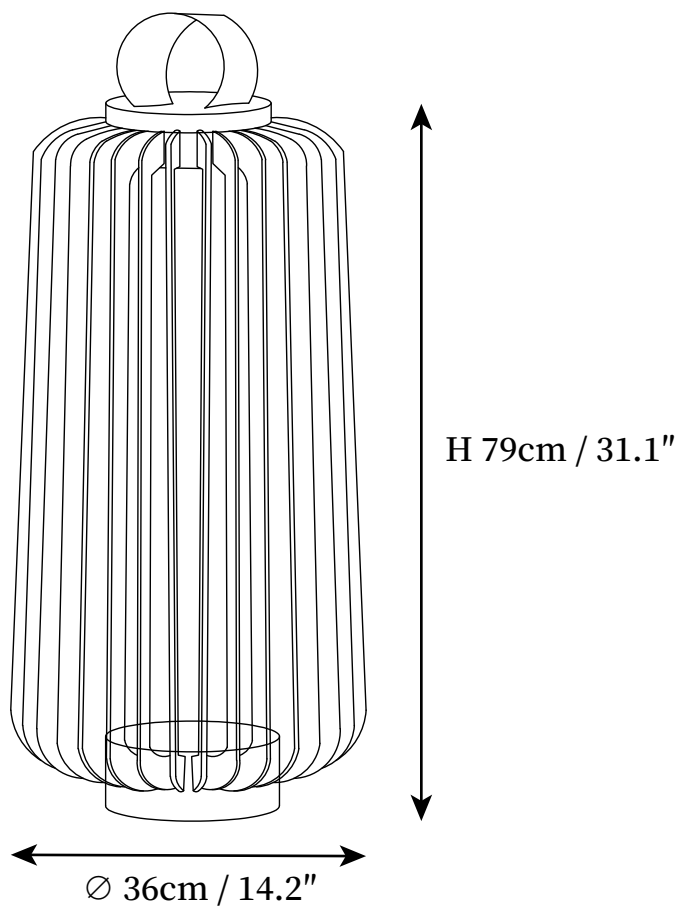

SPECIFICATION SHEET

SPECIFICATION DETAILS

*For custom options, consult factory for details

Fixture Dimensions	D 7.9" x H 9.1
Light source	Integrated LED
Wattage	~ 5W
Voltage	AC 110-240V (Wired version) / DC 3.2V (Solar-powered version).
Dimming	Not supported
Control method	Common push switches or wall switches.
Finishes	Black.
Shade Details	Black.
Material	Metal, Stainless steel.

SPECIFICATION SHEET

SPECIFICATION DETAILS

*For custom options, consult factory for details

Fixture Dimensions	D 13" X H 15.4"
Light source	Integrated LED
Wattage	~ 5W
Voltage	AC 110-240V (Wired version) / DC 3.2V (Solar-powered version).
Dimming	Not supported
Control method	Common push switches or wall switches.
Finishes	Black.
Shade Details	Black.
Material	Metal, Stainless steel.

SPECIFICATION SHEET

SPECIFICATION DETAILS

*For custom options, consult factory for details

Fixture Dimensions	D 14.2" X H 31.1"
Light source	Integrated LED
Wattage	~ 5W
Voltage	AC 110-240V (Wired version) / DC 3.2V (Solar-powered version).
Dimming	Not supported
Control method	Common push switches or wall switches.
Finishes	Black.
Shade Details	Black.
Material	Metal, Stainless steel.
Warranty	2 Years