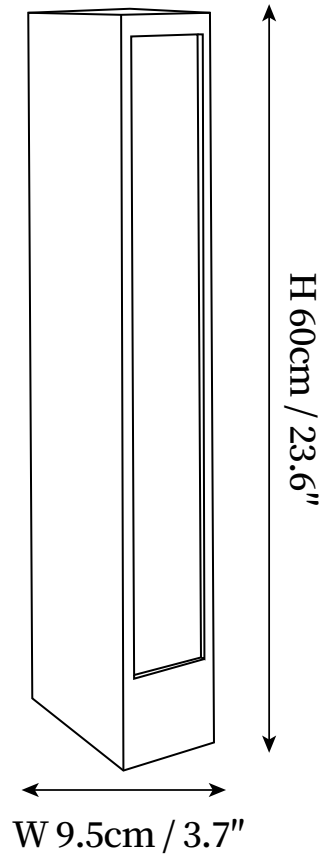

## SPECIFICATION DETAILS

\*For custom options, consult factory for details

<b>Fixture Dimensions</b>	L 2.4" x W 3.7" x H 9.8", L 2.4" x W 3.7" x H 15.7", L 2.4" x W 3.7" x H 23.6"
<b>Light source</b>	Integrated LED
<b>Wattage</b>	~ 30W
<b>Voltage</b>	AC 110-240V
<b>Dimming</b>	Not supported
<b>Control method</b>	In line ON / OFF switch.
<b>CRI(Ra)</b>	90+CRI
<b>LED Rated Life</b>	30000 hours
<b>Color Temperature</b>	Warm Light (3000K), Neutral Light (4000K), Cool Light (6000K)
<b>Finishes</b>	Black, Grey.
<b>Shade Details</b>	White.
<b>Material</b>	Aluminum, Plastic.
<b>Cord Length</b>	Supplied with switched plug cord, length ~59" (150cm).