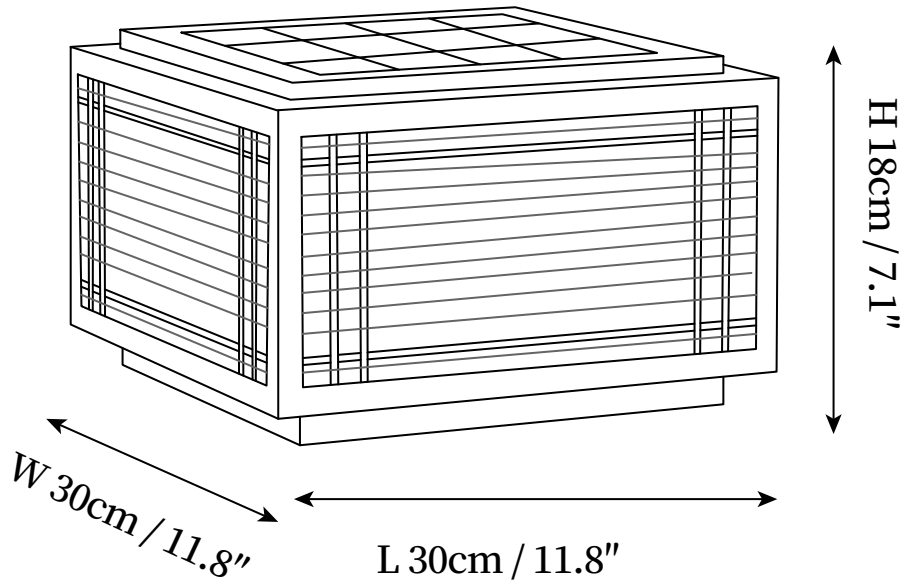

## SPECIFICATION DETAILS

\*For custom options, consult factory for details

<b>Fixture Dimensions</b>	L 7.9" x W 7.9" x H 7.1"
<b>Light source</b>	Integrated LED
<b>Wattage</b>	~ 25W
<b>Voltage</b>	AC 110-240V (Wired version) / DC 3.2V (Solar-powered version).
<b>Dimming</b>	Not supported
<b>Control method</b>	In line ON / OFF switch.
<b>CRI(Ra)</b>	90+CRI
<b>LED Rated Life</b>	30000 hours
<b>Color Temperature</b>	Warm Light (3000K), Neutral Light (4000K), Cool Light (6000K)
<b>Finishes</b>	Black.
<b>Shade Details</b>	Clear.
<b>Material</b>	Galvanized steel sheet, Acrylic.
<b>Cord Length</b>	Supplied with switched plug cord, length ~59" (150cm).

## SPECIFICATION DETAILS

\*For custom options, consult factory for details

<b>Fixture Dimensions</b>	L 9.8" x W 9.8" x H 7.1", L 11.8" x W 11.8" x H 7.1"
<b>Light source</b>	Integrated LED
<b>Wattage</b>	~ 30W
<b>Voltage</b>	AC 110-240V (Wired version) / DC 3.2V (Solar-powered version).
<b>Dimming</b>	Not supported
<b>Control method</b>	In line ON / OFF switch.
<b>CRI(Ra)</b>	90+CRI
<b>LED Rated Life</b>	30000 hours
<b>Color Temperature</b>	Warm Light (3000K), Neutral Light (4000K), Cool Light (6000K)
<b>Finishes</b>	Black.
<b>Shade Details</b>	Clear.
<b>Material</b>	Galvanized steel sheet, Acrylic.
<b>Cord Length</b>	Supplied with switched plug cord, length ~59" (150cm).