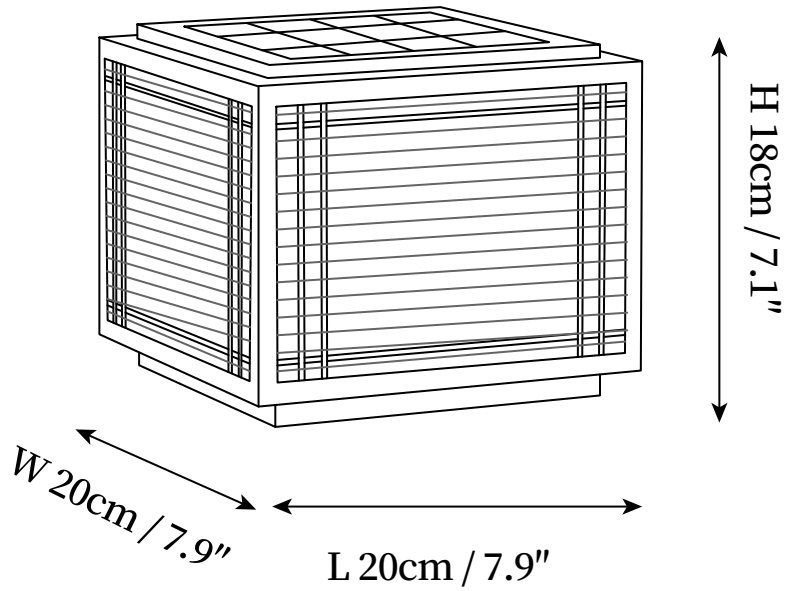

## SPECIFICATION DETAILS

\*For custom options, consult factory for details

<b>Fixture Dimensions</b>	L 7.9" x W 7.9" x H 7.1"
<b>Light source</b>	Integrated LED
<b>Wattage</b>	~ 25W
<b>Voltage</b>	AC 110-240V (Wired version) / DC 3.2V (Solar-powered version).
<b>Dimming</b>	Not supported
<b>Control method</b>	In line ON / OFF switch.
<b>CRI(Ra)</b>	90+CRI
<b>LED Rated Life</b>	30000 hours
<b>Color Temperature</b>	Warm Light (3000K), Neutral Light (4000K), Cool Light (6000K)
<b>Finishes</b>	Black.
<b>Shade Details</b>	Clear.
<b>Material</b>	Galvanized steel sheet, Acrylic.
<b>Cord Length</b>	Supplied with switched plug cord, length ~59" (150cm).

## SPECIFICATION DETAILS

\*For custom options, consult factory for details

<b>Fixture Dimensions</b>	L 9.8" x W 9.8" x H 7.1", L 11.8" x W 11.8" x H 7.1"
<b>Light source</b>	Integrated LED
<b>Wattage</b>	~ 30W
<b>Voltage</b>	AC 110-240V (Wired version) / DC 3.2V (Solar-powered version).
<b>Dimming</b>	Not supported
<b>Control method</b>	In line ON / OFF switch.
<b>CRI(Ra)</b>	90+CRI
<b>LED Rated Life</b>	30000 hours
<b>Color Temperature</b>	Warm Light (3000K), Neutral Light (4000K), Cool Light (6000K)
<b>Finishes</b>	Black.
<b>Shade Details</b>	Clear.
<b>Material</b>	Galvanized steel sheet, Acrylic.
<b>Cord Length</b>	Supplied with switched plug cord, length ~59" (150cm).