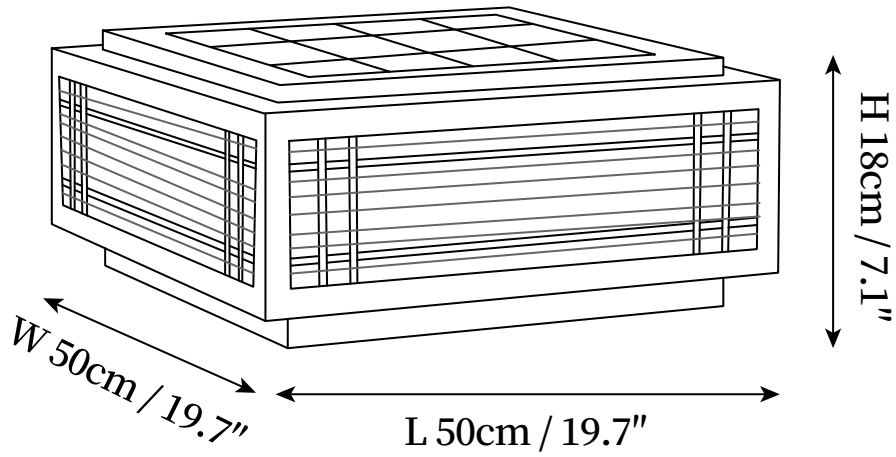

SPECIFICATION SHEET

SPECIFICATION DETAILS

*For custom options, consult factory for details

Fixture Dimensions	L 15.7" x W 15.7" x H 7.1", L 19.7" x W 19.7" x H 7.1"
Light source	Integrated LED
Wattage	~ 35W
Voltage	AC 110-240V (Wired version) / DC 3.2V (Solar-powered version).
Dimming	Not supported
Control method	In line ON / OFF switch.
CRI(Ra)	90+CRI
LED Rated Life	30000 hours
Color Temperature	Warm Light (3000K), Neutral Light (4000K), Cool Light (6000K)
Finishes	Black.
Shade Details	Clear.
Material	Galvanized steel sheet, Acrylic.
Cord Length	Supplied with switched plug cord, length ~59" (150cm).