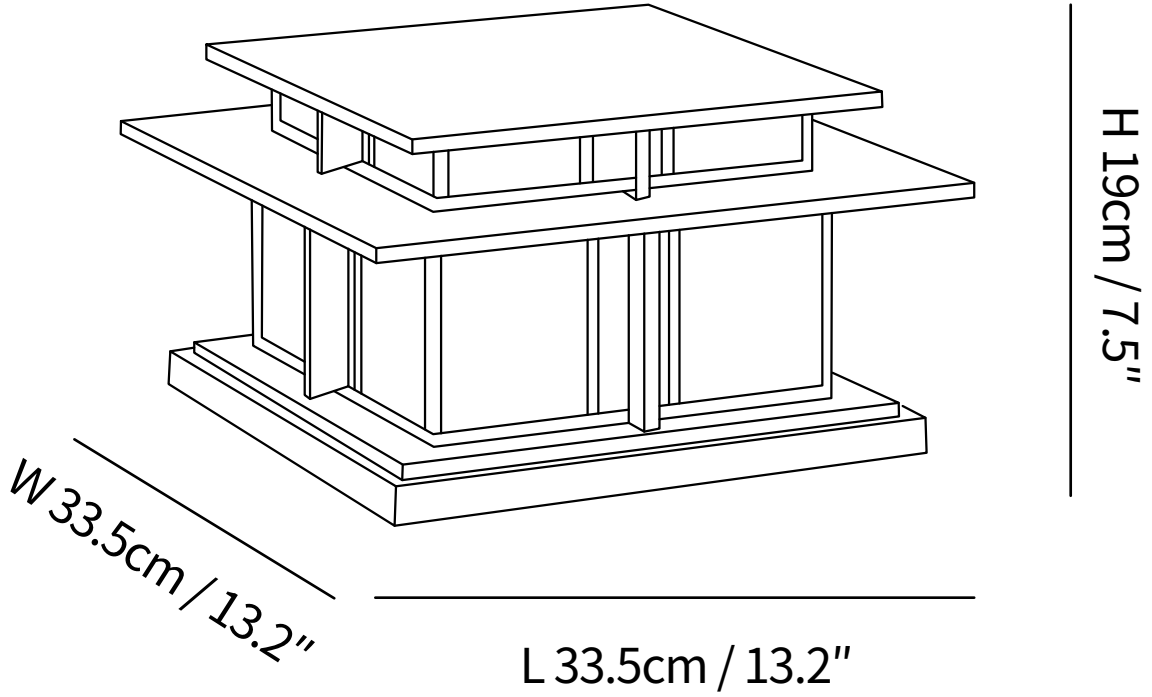

SPECIFICATION SHEET

SPECIFICATION DETAILS

*For custom options, consult factory for details

Fixture Dimensions	L 13.2" x W 13.2" x H 7.5"
Light source	E26 or E27 (bulb not included)
Wattage	MAX 40W incandescent bulb or LED equivalent.
Voltage	AC 110-240V (Wired version)
Dimming	Compatible with dimmable bulbs (bulb not included)
CRI(Ra)	80CRI
Control method	Compatible with common wall switches(not included)
Finishes	Black & White
Shade Details	Black & White
Material	Metal, Acrylic, PC.

SPECIFICATION SHEET

SPECIFICATION DETAILS

*For custom options, consult factory for details

Fixture Dimensions	L 17.7" x W 17.7" x H 9.8"
Light source	E26 or E27 (bulb not included)
Wattage	MAX 40W incandescent bulb or LED equivalent.
Voltage	AC 110-240V (Wired version)
Dimming	Compatible with dimmable bulbs (bulb not included)
CRI(Ra)	80CRI
Control method	Compatible with common wall switches(not included)
Finishes	Black & White
Shade Details	Black & White
Material	Metal, Acrylic, PC.