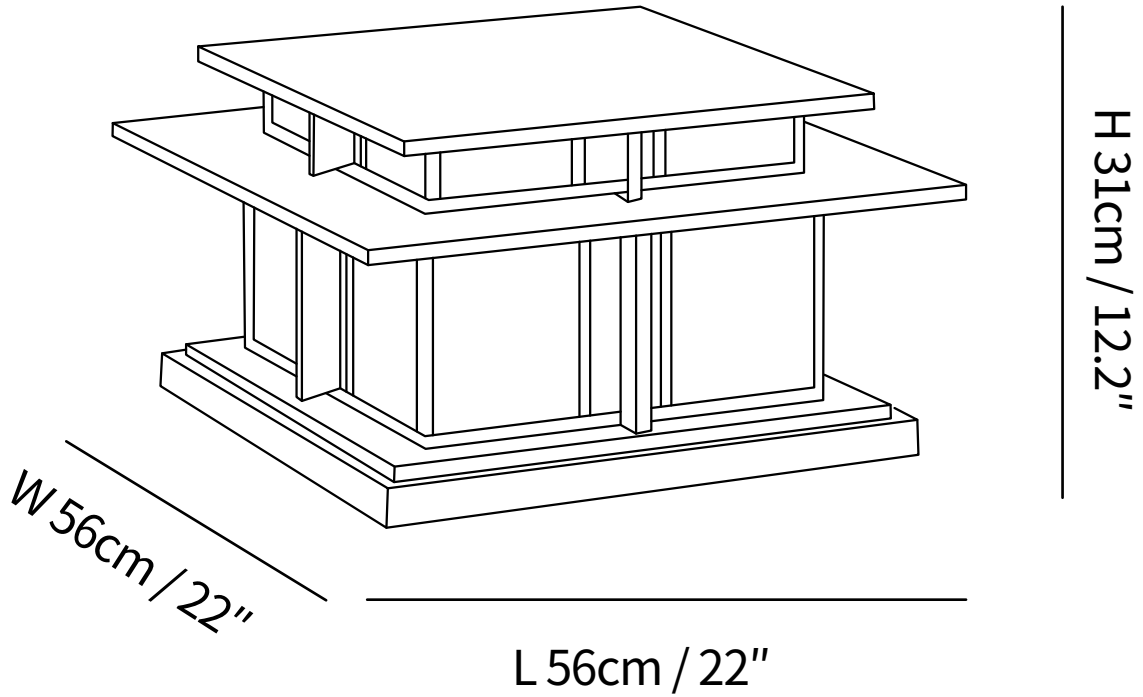

SPECIFICATION SHEET

SPECIFICATION DETAILS

*For custom options, consult factory for details

Fixture Dimensions	L 13.2" x W 13.2" x H 7.5"
Light source	E26 or E27 (bulb not included)
Wattage	MAX 40W incandescent bulb or LED equivalent.
Voltage	AC 110-240V (Wired version)
Dimming	Compatible with dimmable bulbs (bulb not included)
CRI(Ra)	80CRI
Control method	Compatible with common wall switches(not included)
Finishes	Black & White
Shade Details	Black & White
Material	Metal, Acrylic, PC.

SPECIFICATION SHEET

SPECIFICATION DETAILS

*For custom options, consult factory for details

Fixture Dimensions	L 17.7" x W 17.7" x H 9.8"
Light source	E26 or E27 (bulb not included)
Wattage	MAX 40W incandescent bulb or LED equivalent.
Voltage	AC 110-240V (Wired version)
Dimming	Compatible with dimmable bulbs (bulb not included)
CRI(Ra)	80CRI
Control method	Compatible with common wall switches(not included)
Finishes	Black & White
Shade Details	Black & White
Material	Metal, Acrylic, PC.

SPECIFICATION SHEET

SPECIFICATION DETAILS

*For custom options, consult factory for details

Fixture Dimensions	L 22" x W 22" x H 12.2"
Light source	E26 or E27 (bulb not included)
Wattage	MAX 40W incandescent bulb or LED equivalent.
Voltage	AC 110-240V (Wired version)
Dimming	Compatible with dimmable bulbs (bulb not included)
CRI(Ra)	80CRI
Control method	Compatible with common wall switches(not included)
Finishes	Black & White
Shade Details	Black & White
Material	Metal, Acrylic, PC.