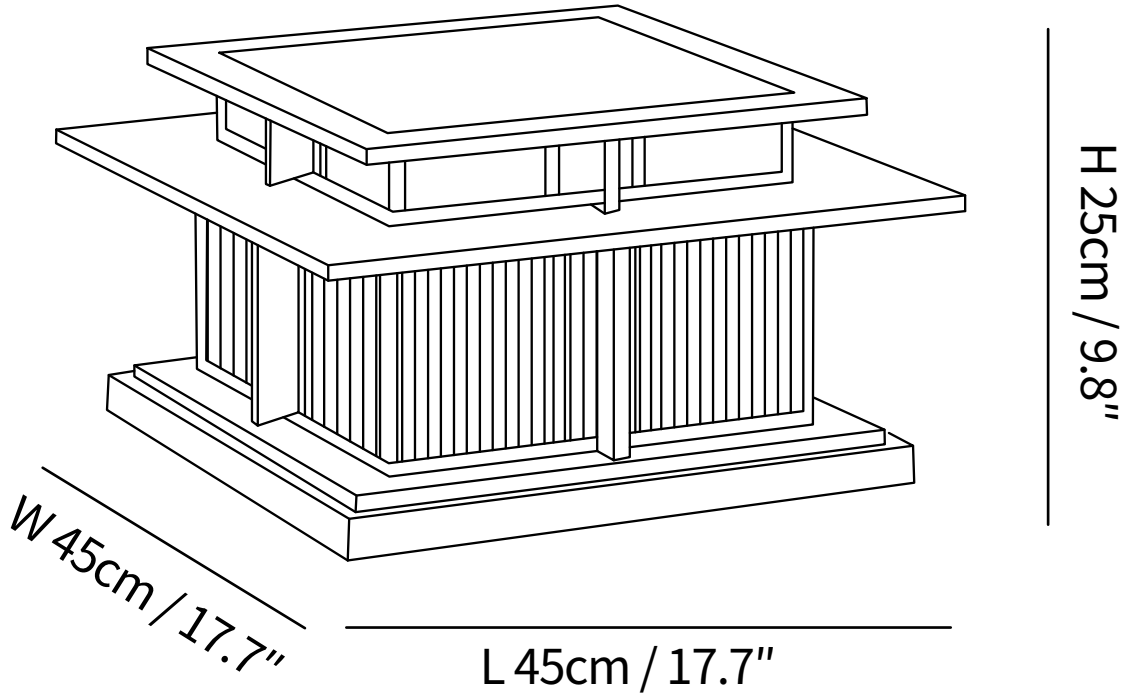

SPECIFICATION SHEET

SPECIFICATION DETAILS

*For custom options, consult factory for details

Fixture Dimensions	L 13.2" x W 13.2" x H 7.5"
Light source	E26 or E27 (bulb not included)
Wattage	MAX 40W incandescent bulb or LED equivalent.
Voltage	AC 110-240V (Wired version)
Dimming	Compatible with dimmable bulbs (bulb not included)
CRI(Ra)	80CRI
Control method	Compatible with common wall switches(not included)
Finishes	Black & White
Shade Details	Black & White
Material	Metal, Acrylic, PC.

SPECIFICATION SHEET

SPECIFICATION DETAILS

*For custom options, consult factory for details

Fixture Dimensions	L 17.7" x W 17.7" x H 9.8"
Light source	E26 or E27 (bulb not included)
Wattage	MAX 40W incandescent bulb or LED equivalent.
Voltage	AC 110-240V (Wired version)
Dimming	Compatible with dimmable bulbs (bulb not included)
CRI(Ra)	80CRI
Control method	Compatible with common wall switches(not included)
Finishes	Black & White
Shade Details	Black & White
Material	Metal, Acrylic, PC.