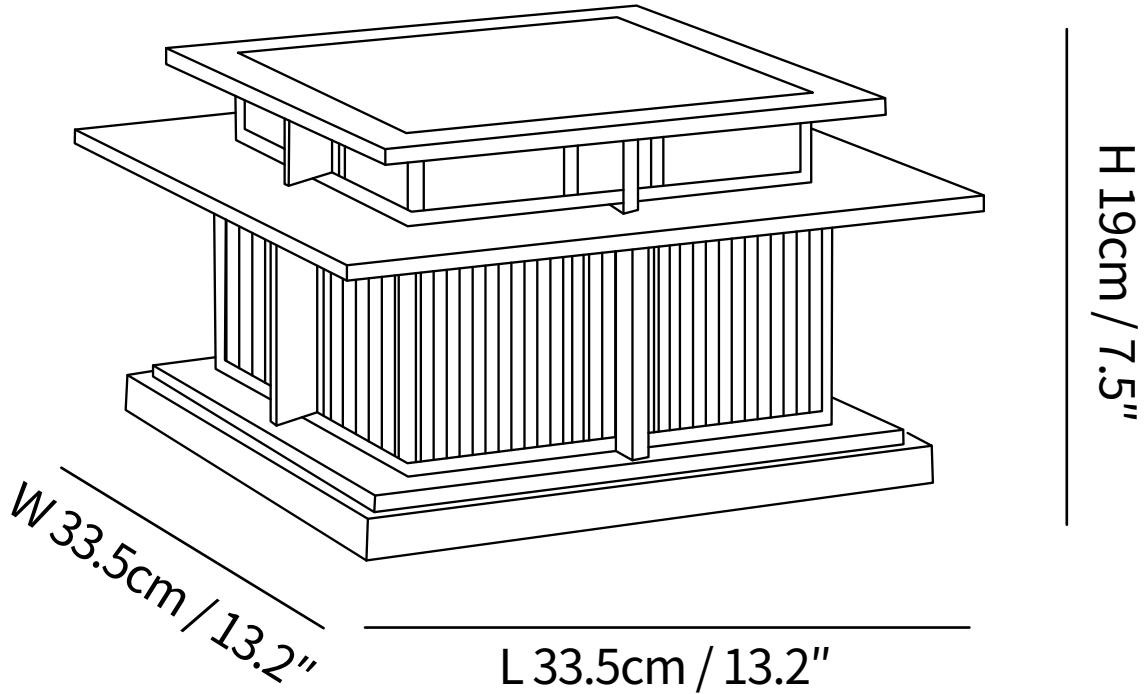

SPECIFICATION SHEET

SPECIFICATION DETAILS

*For custom options, consult factory for details

Fixture Dimensions	L 13.2" x W 13.2" x H 7.5"
Light source	E26 or E27 (bulb not included)
Wattage	MAX 40W incandescent bulb or LED equivalent.
Voltage	AC 110-240V (Wired version)
Dimming	Compatible with dimmable bulbs (bulb not included)
CRI(Ra)	80CRI
Control method	Compatible with common wall switches(not included)
Finishes	Black & White
Shade Details	Black & White
Material	Metal, Acrylic, PC.

SPECIFICATION SHEET

SPECIFICATION DETAILS

*For custom options, consult factory for details

Fixture Dimensions	L 17.7" x W 17.7" x H 9.8"
Light source	E26 or E27 (bulb not included)
Wattage	MAX 40W incandescent bulb or LED equivalent.
Voltage	AC 110-240V (Wired version)
Dimming	Compatible with dimmable bulbs (bulb not included)
CRI(Ra)	80CRI
Control method	Compatible with common wall switches(not included)
Finishes	Black & White
Shade Details	Black & White
Material	Metal, Acrylic, PC.