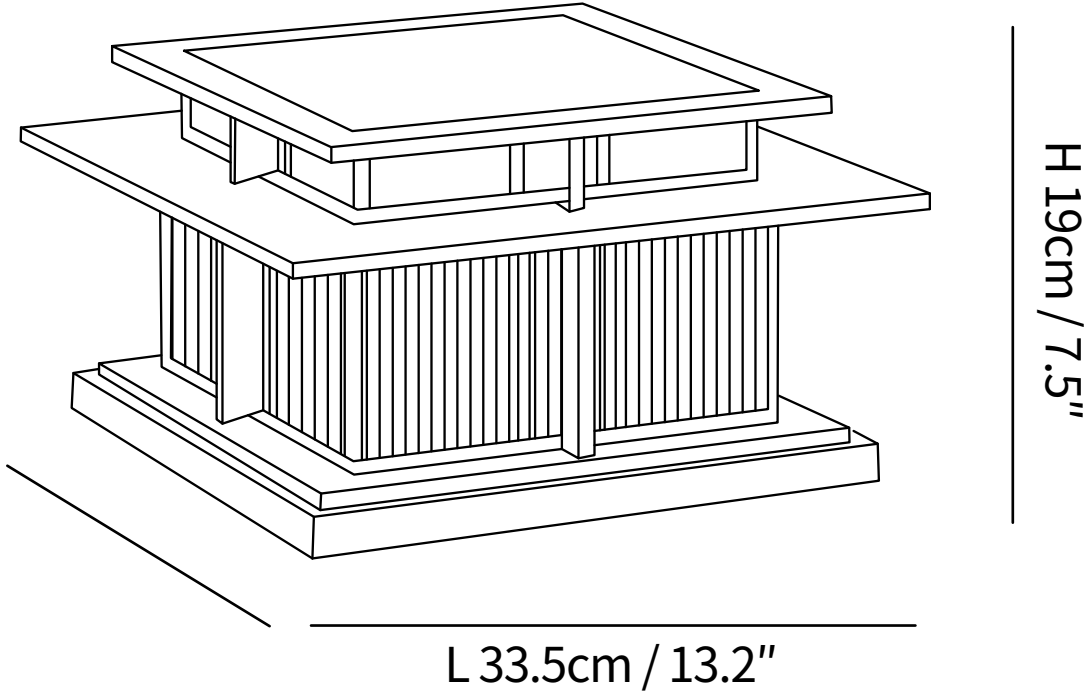

SPECIFICATION SHEET

SPECIFICATION DETAILS

*For custom options, consult factory for details

Fixture Dimensions	L 13.2" x W 13.2" x H 7.5"
Light source	E26 or E27 (bulb not included)
Wattage	MAX 40W incandescent bulb or LED equivalent.
Voltage	AC 110-240V (Wired version)
Dimming	Compatible with dimmable bulbs (bulb not included)
CRI(Ra)	80CRI
Control method	Compatible with common wall switches(not included)
Finishes	Black & White
Shade Details	Black & White
Material	Metal, Acrylic, PC.

SPECIFICATION SHEET

SPECIFICATION DETAILS

*For custom options, consult factory for details

Fixture Dimensions	L 17.7" x W 17.7" x H 9.8"
Light source	E26 or E27 (bulb not included)
Wattage	MAX 40W incandescent bulb or LED equivalent.
Voltage	AC 110-240V (Wired version)
Dimming	Compatible with dimmable bulbs (bulb not included)
CRI(Ra)	80CRI
Control method	Compatible with common wall switches(not included)
Finishes	Black & White
Shade Details	Black & White
Material	Metal, Acrylic, PC.