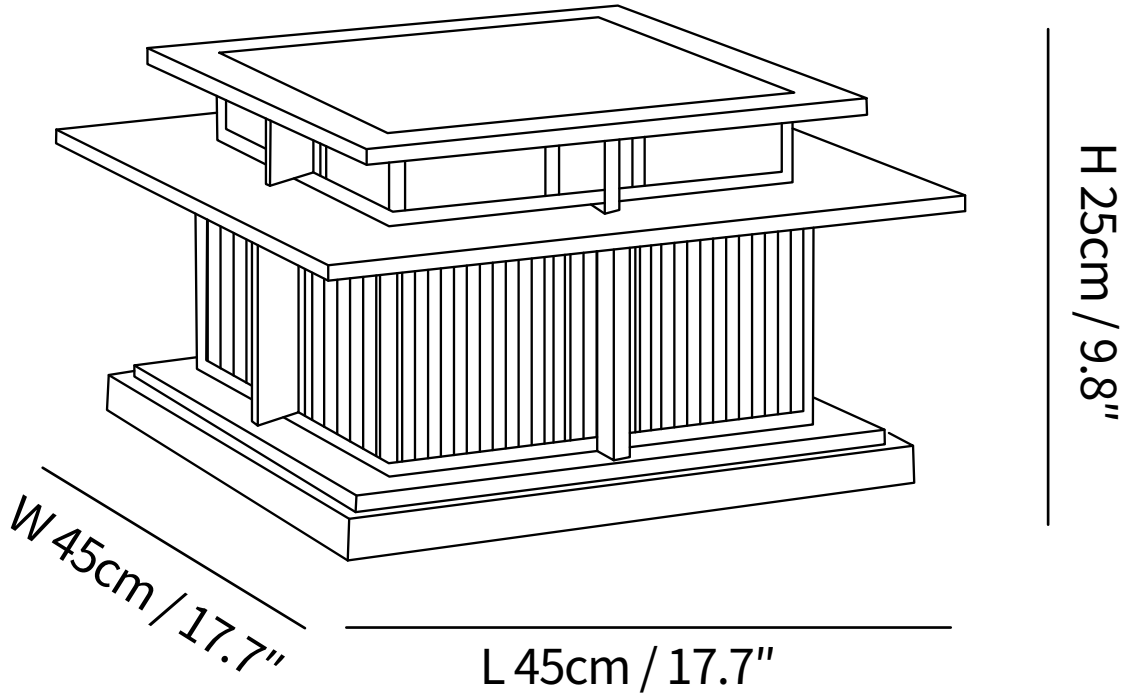

SPECIFICATION SHEET

SPECIFICATION DETAILS

*For custom options, consult factory for details

Fixture Dimensions	L 13.2" x W 13.2" x H 7.5"
Light source	E26 or E27 (bulb not included)
Wattage	MAX 40W incandescent bulb or LED equivalent.
Voltage	AC 110-240V (Wired version)
Dimming	Compatible with dimmable bulbs (bulb not included)
CRI(Ra)	80CRI
Control method	Compatible with common wall switches(not included)
Finishes	Black & White
Shade Details	Black & White
Material	Metal, Acrylic, PC.

SPECIFICATION SHEET

SPECIFICATION DETAILS

*For custom options, consult factory for details

Fixture Dimensions	L 17.7" x W 17.7" x H 9.8"
Light source	E26 or E27 (bulb not included)
Wattage	MAX 40W incandescent bulb or LED equivalent.
Voltage	AC 110-240V (Wired version)
Dimming	Compatible with dimmable bulbs (bulb not included)
CRI(Ra)	80CRI
Control method	Compatible with common wall switches(not included)
Finishes	Black & White
Shade Details	Black & White
Material	Metal, Acrylic, PC.