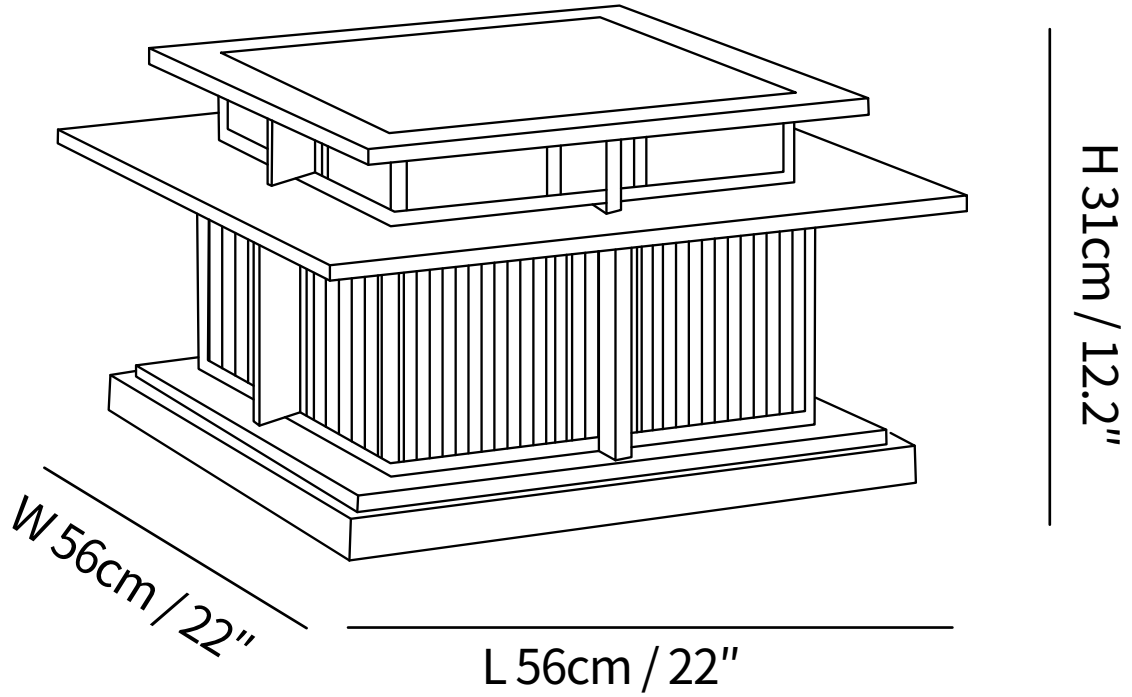

SPECIFICATION SHEET

SPECIFICATION DETAILS

*For custom options, consult factory for details

Fixture Dimensions	L 22" x W 22" x H 12.2"
Light source	E26 or E27 (bulb not included)
Wattage	MAX 40W incandescent bulb or LED equivalent.
Voltage	AC 110-240V (Wired version)
Dimming	Compatible with dimmable bulbs (bulb not included)
CRI(Ra)	80CRI
Control method	Compatible with common wall switches(not included)
Finishes	Black & White
Shade Details	Black & White
Material	Metal, Acrylic, PC.