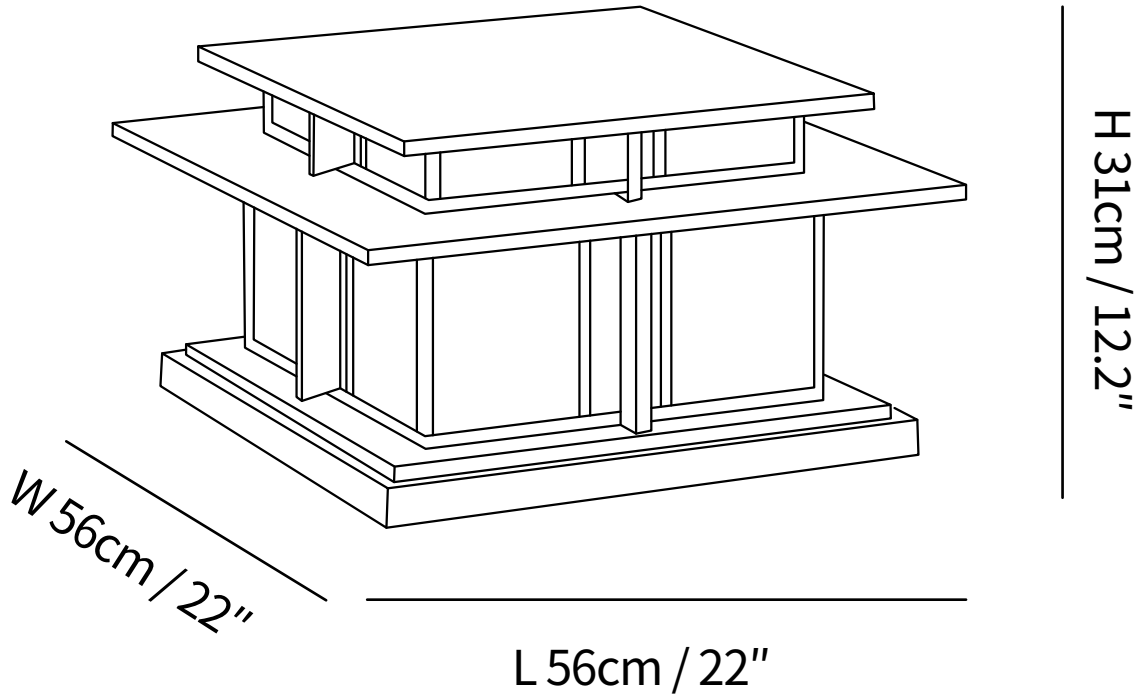

SPECIFICATION SHEET

SPECIFICATION DETAILS

*For custom options, consult factory for details

Fixture Dimensions	L 13.2" x W 13.2" x H 7.5"
Light source	E26 or E27 (bulb not included)
Wattage	MAX 40W incandescent bulb or LED equivalent.
Voltage	AC 110-240V (Wired version)
Dimming	Compatible with dimmable bulbs (bulb not included)
CRI(Ra)	80CRI
Control method	Compatible with common wall switches(not included)
Finishes	Black & White
Shade Details	Black & White
Material	Metal, Acrylic, PC.

SPECIFICATION SHEET

SPECIFICATION DETAILS

*For custom options, consult factory for details

Fixture Dimensions	L 17.7" x W 17.7" x H 9.8"
Light source	E26 or E27 (bulb not included)
Wattage	MAX 40W incandescent bulb or LED equivalent.
Voltage	AC 110-240V (Wired version)
Dimming	Compatible with dimmable bulbs (bulb not included)
CRI(Ra)	80CRI
Control method	Compatible with common wall switches(not included)
Finishes	Black & White
Shade Details	Black & White
Material	Metal, Acrylic, PC.

SPECIFICATION SHEET

SPECIFICATION DETAILS

*For custom options, consult factory for details

Fixture Dimensions	L 22" x W 22" x H 12.2"
Light source	E26 or E27 (bulb not included)
Wattage	MAX 40W incandescent bulb or LED equivalent.
Voltage	AC 110-240V (Wired version)
Dimming	Compatible with dimmable bulbs (bulb not included)
CRI(Ra)	80CRI
Control method	Compatible with common wall switches(not included)
Finishes	Black & White
Shade Details	Black & White
Material	Metal, Acrylic, PC.