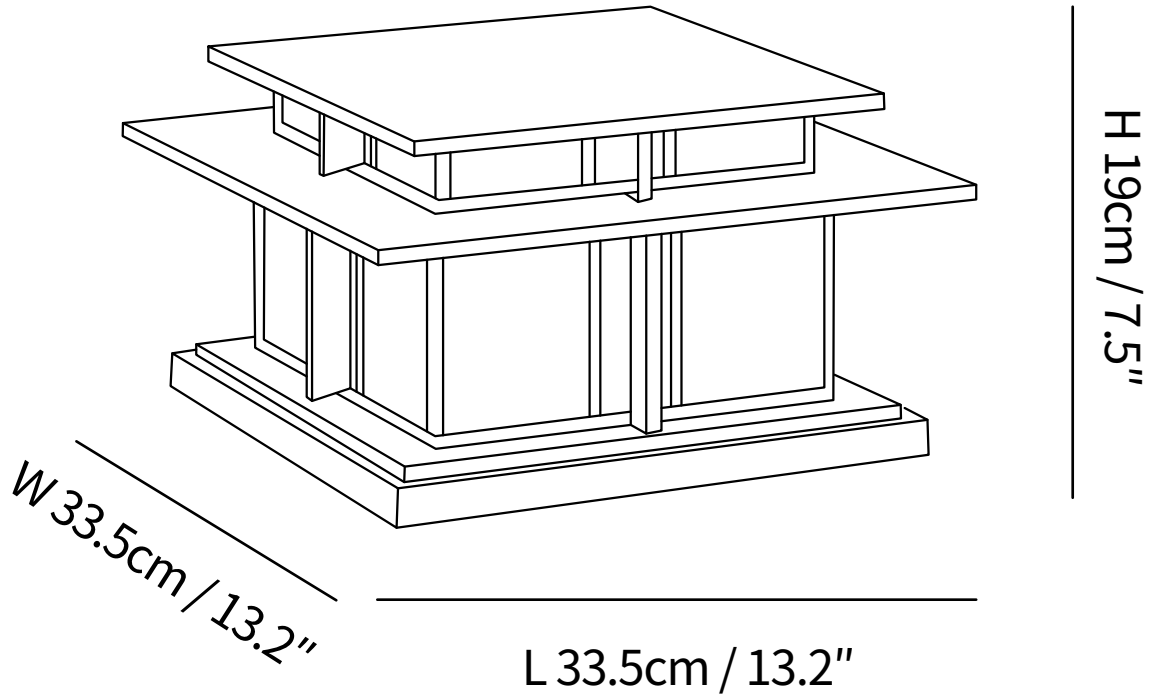

SPECIFICATION SHEET

SPECIFICATION DETAILS

*For custom options, consult factory for details

Fixture Dimensions	L 13.2" x W 13.2" x H 7.5"
Light source	E26 or E27 (bulb not included)
Wattage	MAX 40W incandescent bulb or LED equivalent.
Voltage	AC 110-240V (Wired version)
Dimming	Compatible with dimmable bulbs (bulb not included)
CRI(Ra)	80CRI
Control method	Compatible with common wall switches(not included)
Finishes	Black & White
Shade Details	Black & White
Material	Metal, Acrylic, PC.

SPECIFICATION SHEET

SPECIFICATION DETAILS

*For custom options, consult factory for details

Fixture Dimensions	L 17.7" x W 17.7" x H 9.8"
Light source	E26 or E27 (bulb not included)
Wattage	MAX 40W incandescent bulb or LED equivalent.
Voltage	AC 110-240V (Wired version)
Dimming	Compatible with dimmable bulbs (bulb not included)
CRI(Ra)	80CRI
Control method	Compatible with common wall switches(not included)
Finishes	Black & White
Shade Details	Black & White
Material	Metal, Acrylic, PC.