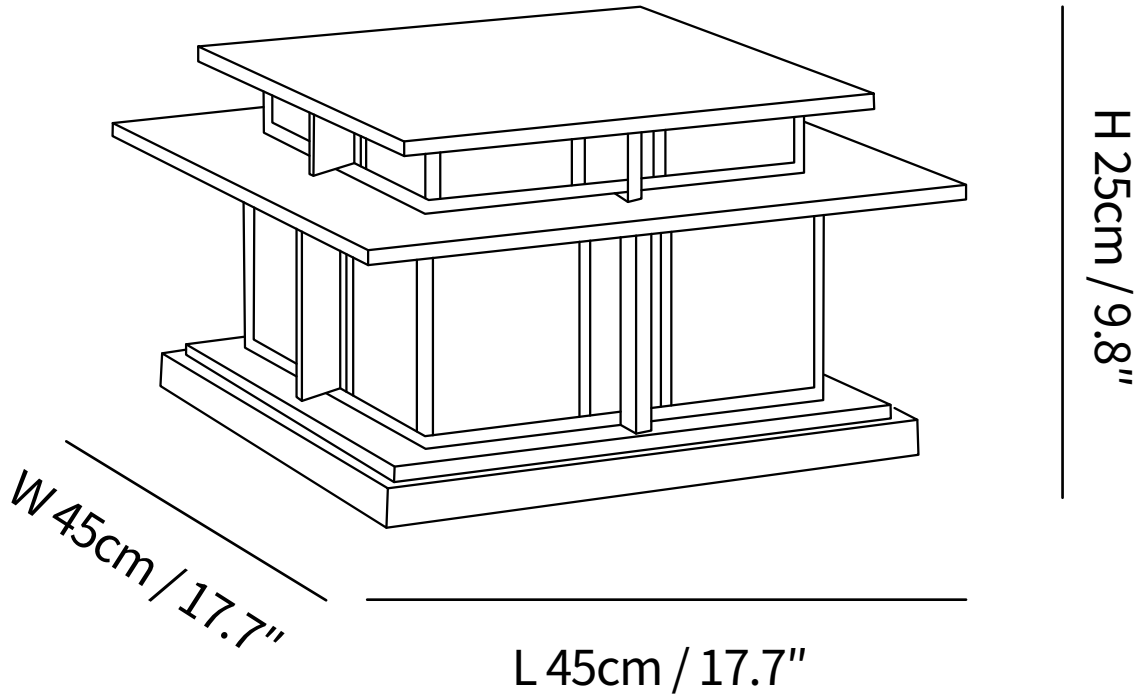

SPECIFICATION SHEET

SPECIFICATION DETAILS

*For custom options, consult factory for details

Fixture Dimensions	L 13.2" x W 13.2" x H 7.5"
Light source	E26 or E27 (bulb not included)
Wattage	MAX 40W incandescent bulb or LED equivalent.
Voltage	AC 110-240V (Wired version)
Dimming	Compatible with dimmable bulbs (bulb not included)
CRI(Ra)	80CRI
Control method	Compatible with common wall switches(not included)
Finishes	Black & White
Shade Details	Black & White
Material	Metal, Acrylic, PC.

SPECIFICATION SHEET

SPECIFICATION DETAILS

*For custom options, consult factory for details

Fixture Dimensions	L 17.7" x W 17.7" x H 9.8"
Light source	E26 or E27 (bulb not included)
Wattage	MAX 40W incandescent bulb or LED equivalent.
Voltage	AC 110-240V (Wired version)
Dimming	Compatible with dimmable bulbs (bulb not included)
CRI(Ra)	80CRI
Control method	Compatible with common wall switches(not included)
Finishes	Black & White
Shade Details	Black & White
Material	Metal, Acrylic, PC.