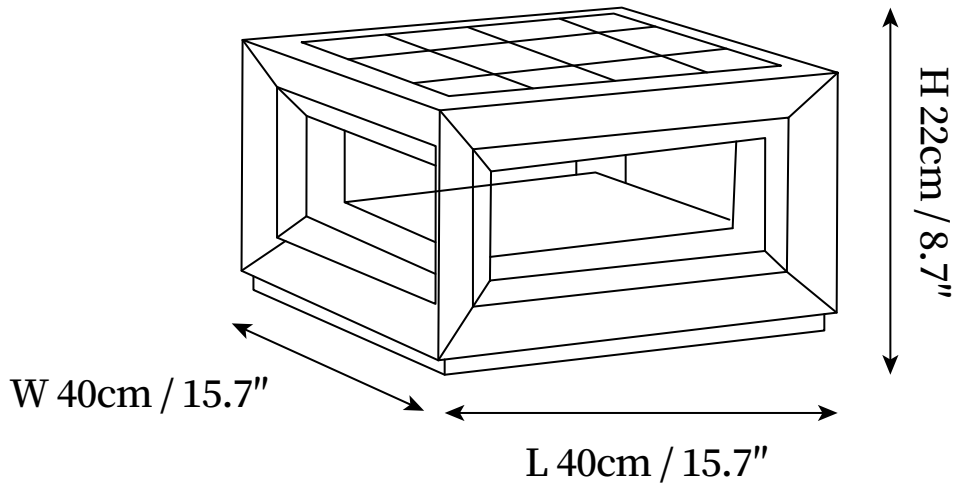

SPECIFICATION SHEET

SPECIFICATION DETAILS

*For custom options, consult factory for details

Fixture Dimensions	L 9.8" x W 9.8" x H 5.5", L 11.8" x W 11.8" x H 6.7", L 15.7" x W 15.7" x H 8.7"
Light source	Integrated LED
Wattage	~ 20W
Voltage	AC 110-240V.
Dimming	Not supported
Control method	In line ON / OFF switch.
CRI(Ra)	90+CRI
LED Rated Life	30000 hours
Color Temperature	Warm Light (3000K), Neutral Light (4000K), Cool Light (6000K)
Finishes	Black.
Shade Details	White.
Material	Metal, Acrylic.
Cord Length	No

SPECIFICATION SHEET

SPECIFICATION DETAILS

*For custom options, consult factory for details

Fixture Dimensions	L 9.8" x W 9.8" x H 10.2", L 11.8" x W 11.8" x H 12.4", L 15.7" x W 15.7" x H 15.3"
Light source	Integrated LED
Wattage	~ 20W
Voltage	AC 110-240V.
Dimming	Not supported
Control method	In line ON / OFF switch.
CRI(Ra)	90+CRI
LED Rated Life	30000 hours
Color Temperature	Warm Light (3000K), Neutral Light (4000K), Cool Light (6000K)
Finishes	Black.
Shade Details	White.
Material	Metal, Acrylic.
Cord Length	No