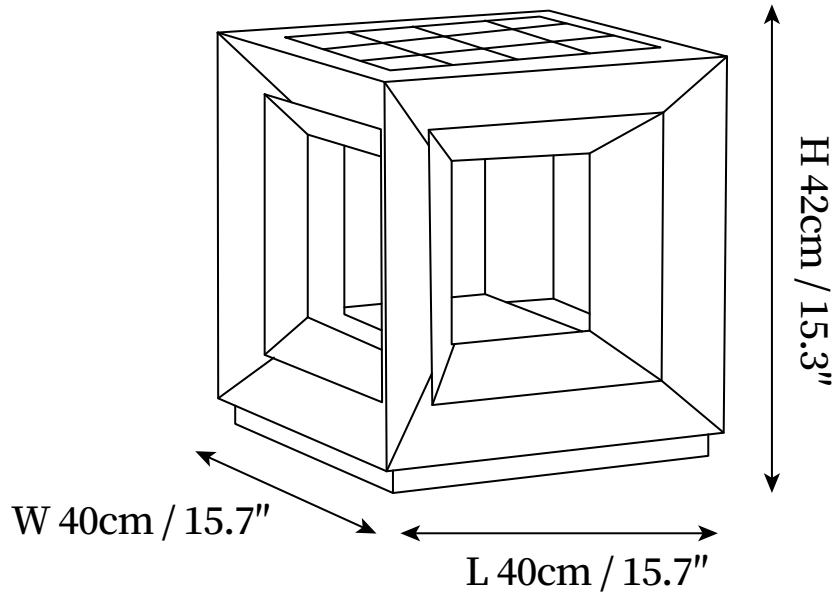

SPECIFICATION SHEET

SPECIFICATION DETAILS

*For custom options, consult factory for details

Fixture Dimensions	L 9.8" x W 9.8" x H 5.5", L 11.8" x W 11.8" x H 6.7", L 15.7" x W 15.7" x H 8.7"
Light source	Integrated LED
Wattage	~ 20W
Voltage	AC 110-240V.
Dimming	Not supported
Control method	In line ON / OFF switch.
CRI(Ra)	90+CRI
LED Rated Life	30000 hours
Color Temperature	Warm Light (3000K), Neutral Light (4000K), Cool Light (6000K)
Finishes	Black.
Shade Details	White.
Material	Metal, Acrylic.
Cord Length	No

SPECIFICATION SHEET

SPECIFICATION DETAILS

*For custom options, consult factory for details

Fixture Dimensions	L 9.8" x W 9.8" x H 10.2", L 11.8" x W 11.8" x H 12.4", L 15.7" x W 15.7" x H 15.3"
Light source	Integrated LED
Wattage	~ 20W
Voltage	AC 110-240V.
Dimming	Not supported
Control method	In line ON / OFF switch.
CRI(Ra)	90+CRI
LED Rated Life	30000 hours
Color Temperature	Warm Light (3000K), Neutral Light (4000K), Cool Light (6000K)
Finishes	Black.
Shade Details	White.
Material	Metal, Acrylic.
Cord Length	No