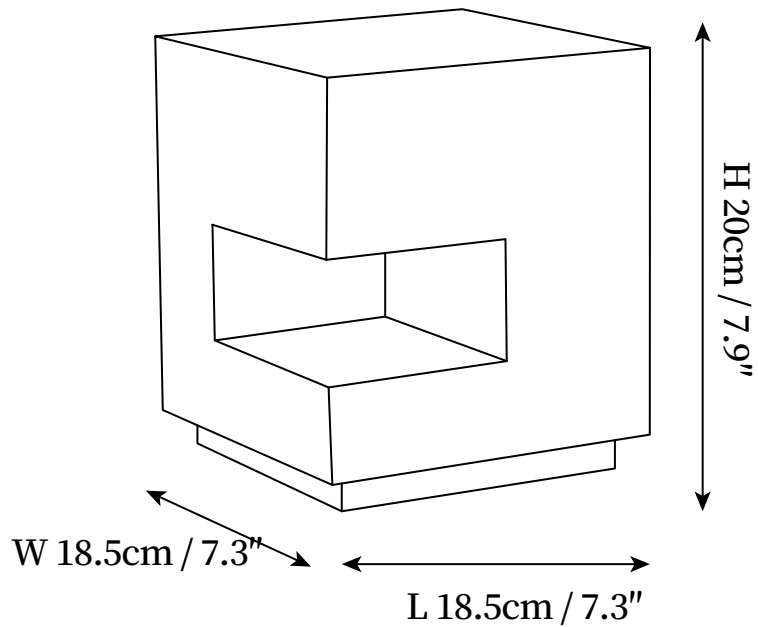

SPECIFICATION SHEET

SPECIFICATION DETAILS

*For custom options, consult factory for details

Fixture Dimensions	L 7.3" x W 7.3" x H 7.9"
Light source	Integrated LED
Wattage	~ 20W
Voltage	AC 110-240V.
Dimming	Not supported
Control method	In line ON / OFF switch.
CRI(Ra)	90+CRI
LED Rated Life	30000 hours
Color Temperature	Warm Light (3000K), Neutral Light (4000K), Cool Light (6000K)
Finishes	Black.
Shade Details	Black.
Material	Metal, Acrylic.
Cord Length	No