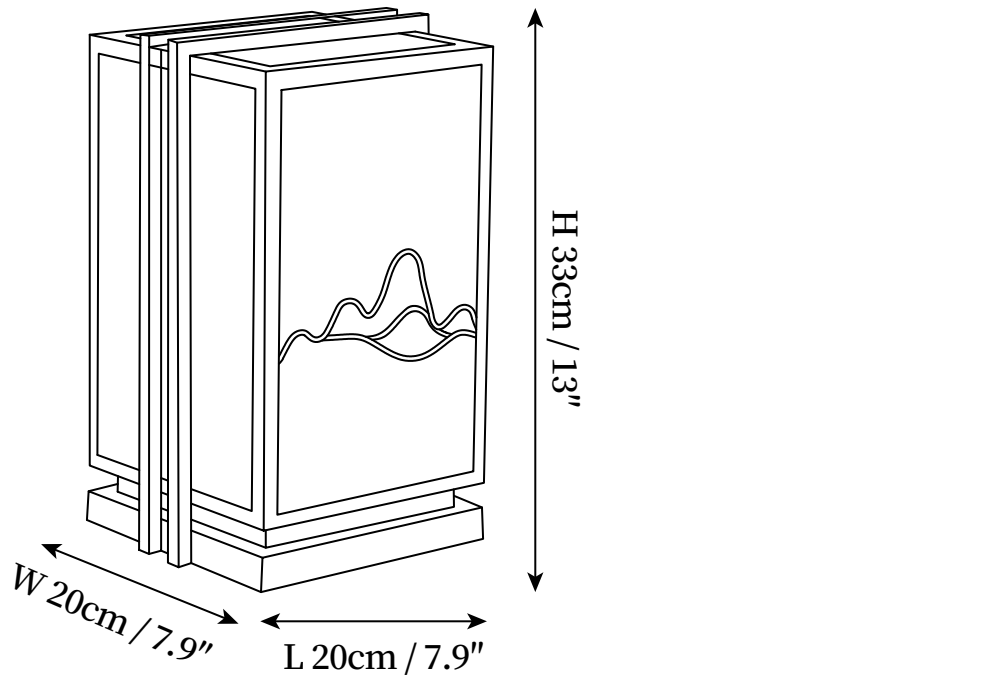

## SPECIFICATION DETAILS

\*For custom options, consult factory for details

<b>Fixture Dimensions</b>	L 7.9" x W 7.9" x H 13"
<b>Light source</b>	Integrated LED
<b>Wattage</b>	~ 20W
<b>Voltage</b>	AC 110-240V.
<b>Dimming</b>	Not supported
<b>Control method</b>	In line ON / OFF switch.
<b>CRI(Ra)</b>	90+CRI
<b>LED Rated Life</b>	30000 hours
<b>Color Temperature</b>	Warm Light (3000K), Neutral Light (4000K), Cool Light (6000K)
<b>Finishes</b>	Black.
<b>Shade Details</b>	White.
<b>Material</b>	Stainless Steel, Acrylic.
<b>Cord Length</b>	Supplied with switched plug cord, length ~59" (150cm).