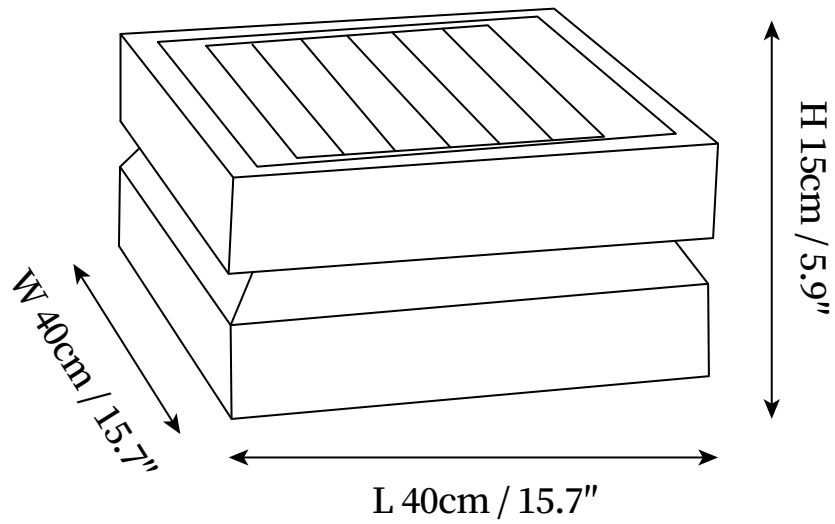

SPECIFICATION SHEET

SPECIFICATION DETAILS

*For custom options, consult factory for details

Fixture Dimensions	L 9.8" x W 9.8" x H 5.9", L 11.8" x W 11.8" x H 5.9", L 15.7" x W 15.7" x H 5.9"
Light source	Integrated LED
Wattage	~ 20W
Voltage	AC 110-240V.
Dimming	Not supported
Control method	In line ON / OFF switch.
CRI(Ra)	90+CRI
LED Rated Life	30000 hours
Color Temperature	Warm Light (3000K), Neutral Light (4000K), Cool Light (6000K)
Finishes	Black.
Shade Details	Black.
Material	Metal, Acrylic.
Cord Length	No