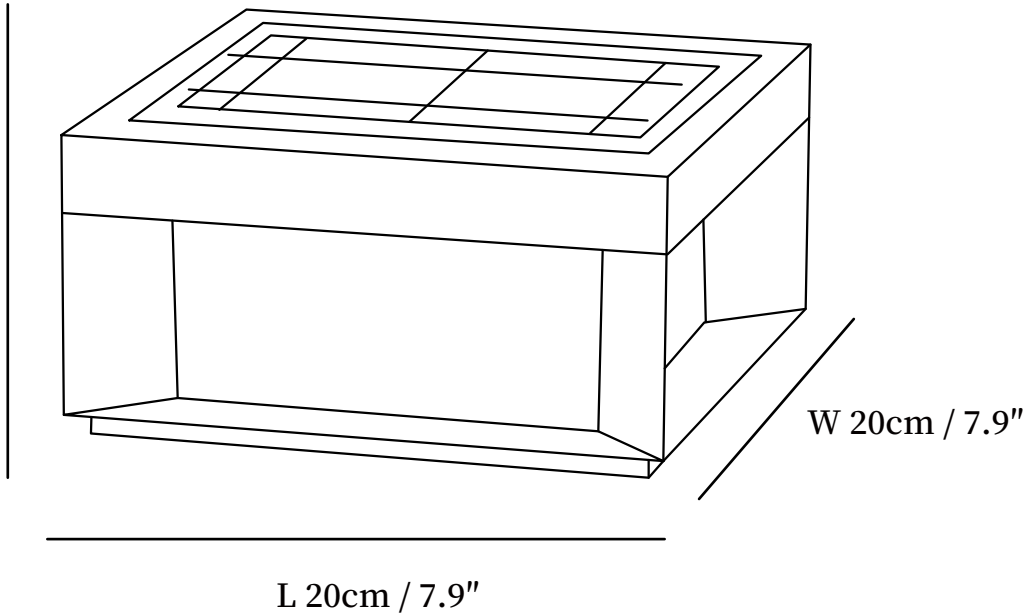

H 10cm / 3.9"

SPECIFICATION DETAILS

*For custom options, consult factory for details

Fixture Dimensions	L 7.9" x W 7.9" x H 3.9"
Light source	Integrated LED
Wattage	10W
Voltage	AC 110-240V (Wired version) / DC 3.2V (Solar-powered version).
Dimming	Dimming is not supported
CRI(Ra)	80CRI
Control method	Compatible with common push switches (not included).
LED Rated Life	30000 hours
Color Temperature	Warm Light (3000K), Neutral Light (4000K), Cool Light (6000K)
Finishes	Black
Shade Details	Black
Material	Metal, Acrylic.
Cord Length	No

H 15cm / 5.9"

W 30cm / 11.8"

L 30cm / 11.8"

SPECIFICATION DETAILS

*For custom options, consult factory for details

Fixture Dimensions	L 11.8" x W 11.8" x H 5.9"
Light source	Integrated LED
Wattage	15W
Voltage	AC 110-240V (Wired version) / DC 3.2V (Solar-powered version).
Dimming	Dimming is not supported
CRI(Ra)	80CRI
Control method	Compatible with common push switches (not included).
LED Rated Life	30000 hours
Color Temperature	Warm Light (3000K), Neutral Light (4000K), Cool Light (6000K)
Finishes	Black
Shade Details	Black
Material	Metal, Acrylic.
Cord Length	No

H 35cm / 13.8"

W 50cm / 19.7"

L 50cm / 19.7"

SPECIFICATION DETAILS

*For custom options, consult factory for details

Fixture Dimensions	L 19.7" x W 19.7" x H 13.8"
Light source	Integrated LED
Wattage	30W
Voltage	AC 110-240V (Wired version) / DC 3.2V (Solar-powered version).
Dimming	Dimming is not supported
CRI(Ra)	80CRI
Control method	Compatible with common push switches (not included).
LED Rated Life	30000 hours
Color Temperature	Warm Light (3000K), Neutral Light (4000K), Cool Light (6000K)
Finishes	Black
Shade Details	Black
Material	Metal, Acrylic.
Cord Length	No