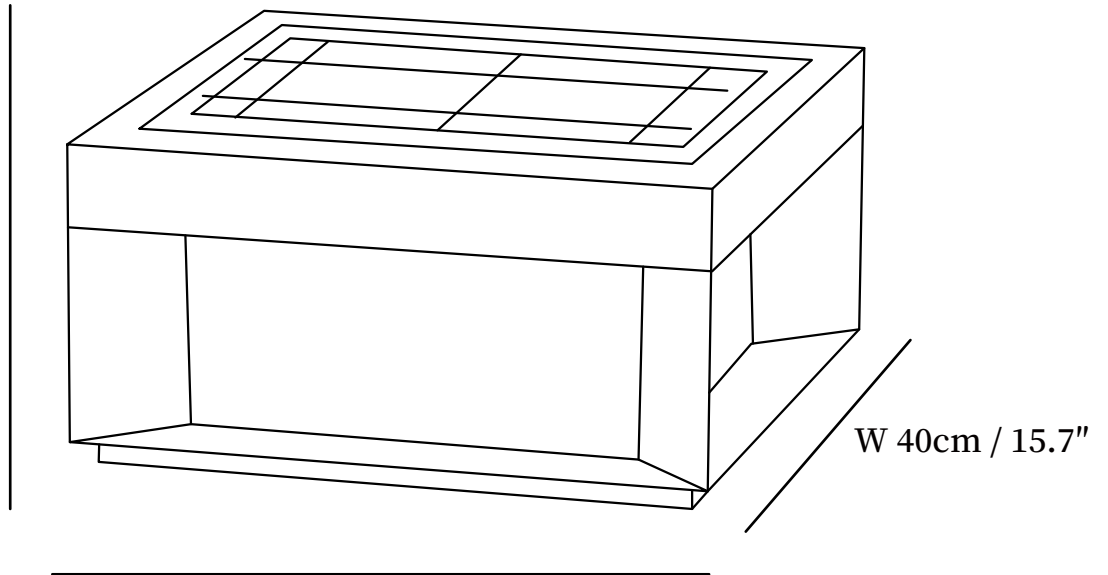

H 10cm / 3.9"

SPECIFICATION DETAILS

*For custom options, consult factory for details

Fixture Dimensions	L 7.9" x W 7.9" x H 3.9"
Light source	Integrated LED
Wattage	10W
Voltage	AC 110-240V (Wired version) / DC 3.2V (Solar-powered version).
Dimming	Dimming is not supported
CRI(Ra)	80CRI
Control method	Compatible with common push switches (not included).
LED Rated Life	30000 hours
Color Temperature	Warm Light (3000K), Neutral Light (4000K), Cool Light (6000K)
Finishes	Black
Shade Details	Black
Material	Metal, Acrylic.
Cord Length	No

H 15cm / 5.9"

W 30cm / 11.8"

L 30cm / 11.8"

SPECIFICATION DETAILS

*For custom options, consult factory for details

Fixture Dimensions	L 11.8" x W 11.8" x H 5.9"
Light source	Integrated LED
Wattage	15W
Voltage	AC 110-240V (Wired version) / DC 3.2V (Solar-powered version).
Dimming	Dimming is not supported
CRI(Ra)	80CRI
Control method	Compatible with common push switches (not included).
LED Rated Life	30000 hours
Color Temperature	Warm Light (3000K), Neutral Light (4000K), Cool Light (6000K)
Finishes	Black
Shade Details	Black
Material	Metal, Acrylic.
Cord Length	No

H 20cm / 7.9"

L 40cm / 15.7"

SPECIFICATION DETAILS

*For custom options, consult factory for details

Fixture Dimensions	L 15.7" x W 15.7" x H 7.9"
Light source	Integrated LED
Wattage	22W
Voltage	AC 110-240V (Wired version) / DC 3.2V (Solar-powered version).
Dimming	Dimming is not supported
CRI(Ra)	80CRI
Control method	Compatible with common push switches (not included).
LED Rated Life	30000 hours
Color Temperature	Warm Light (3000K), Neutral Light (4000K), Cool Light (6000K)
Finishes	Black
Shade Details	Black
Material	Metal, Acrylic.
Cord Length	No