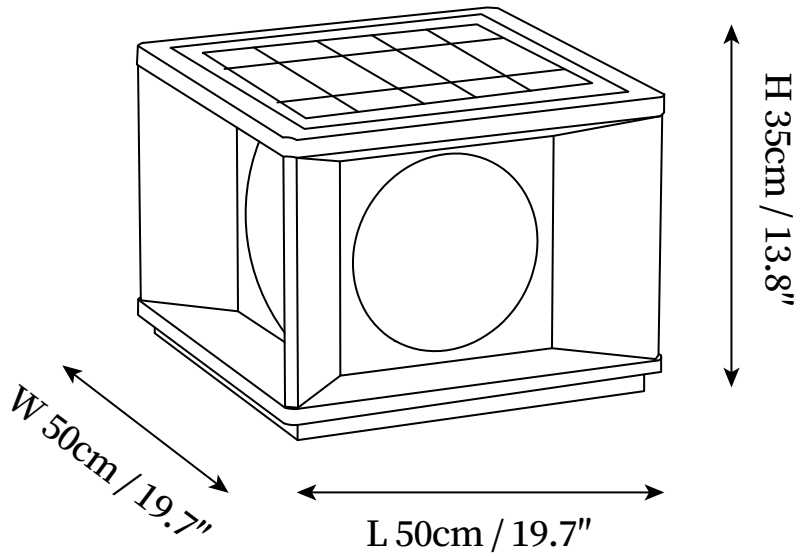

## SPECIFICATION DETAILS

\*For custom options, consult factory for details

<b>Fixture Dimensions</b>	L 11.8" x W 11.8" x H 8.3", L 15.7" x W 15.7" x H 11", L 19.7" x W 19.7" x H 13.8"
<b>Light source</b>	Integrated LED
<b>Wattage</b>	~ 20W
<b>Voltage</b>	AC 110-240V (Wired version) / DC 3.2V (Solar-powered version).
<b>Dimming</b>	Not supported
<b>Control method</b>	In line ON / OFF switch.
<b>CRI(Ra)</b>	90+CRI
<b>LED Rated Life</b>	30000 hours
<b>Color Temperature</b>	Warm Light (3000K), Neutral Light (4000K), Cool Light (6000K)
<b>Finishes</b>	Black.
<b>Shade Details</b>	White.
<b>Material</b>	Metal, Acrylic.
<b>Cord Length</b>	Supplied with switched plug cord, length ~59" (150cm).