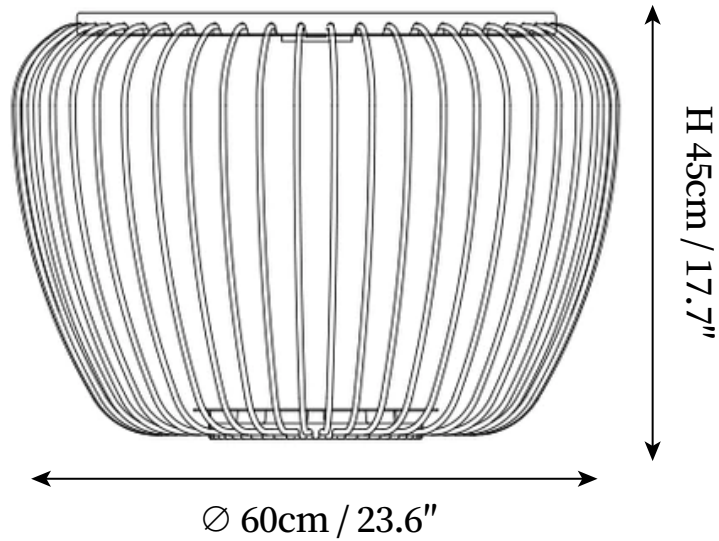

## SPECIFICATION DETAILS

\*For custom options, consult factory for details

<b>Fixture Dimensions</b>	Ø 17.7" x H 17.7", Ø 23.6" x H 17.7"
<b>Light source</b>	Integrated LED
<b>Wattage</b>	~ 20W
<b>Voltage</b>	AC 110-240V (Wired version) / DC 3.2V (Solar-powered version).
<b>Dimming</b>	Not supported
<b>Control method</b>	In line ON / OFF switch.
<b>CRI(Ra)</b>	90+CRI
<b>LED Rated Life</b>	30000 hours
<b>Color Temperature</b>	Warm Light (3000K), Neutral Light (4000K), Cool Light (6000K)
<b>Finishes</b>	Black.
<b>Shade Details</b>	Black.
<b>Material</b>	Metal.
<b>Cord Length</b>	Supplied with switched plug cord, length ~59" (150cm).

## SPECIFICATION DETAILS

\*For custom options, consult factory for details

<b>Fixture Dimensions</b>	Ø 35.4" x H 11.8"
<b>Light source</b>	Integrated LED
<b>Wattage</b>	~ 20W
<b>Voltage</b>	AC 110-240V (Wired version) / DC 3.2V (Solar-powered version).
<b>Dimming</b>	Not supported
<b>Control method</b>	In line ON / OFF switch.
<b>CRI(Ra)</b>	90+CRI
<b>LED Rated Life</b>	30000 hours
<b>Color Temperature</b>	Warm Light (3000K), Neutral Light (4000K), Cool Light (6000K)
<b>Finishes</b>	Black.
<b>Shade Details</b>	Black.
<b>Material</b>	Metal.
<b>Cord Length</b>	Supplied with switched plug cord, length ~59" (150cm).