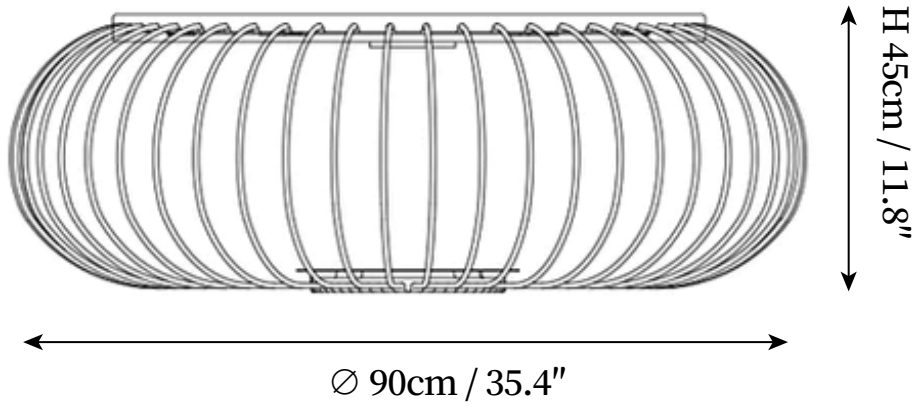

# SPECIFICATION SHEET

---

## SPECIFICATION DETAILS

\*For custom options, consult factory for details

<b>Fixture Dimensions</b>	Ø 17.7" x H 17.7", Ø 23.6" x H 17.7"
<b>Light source</b>	Integrated LED
<b>Wattage</b>	~ 20W
<b>Voltage</b>	AC 110-240V (Wired version) / DC 3.2V (Solar-powered version).
<b>Dimming</b>	Not supported
<b>Control method</b>	In line ON / OFF switch.
<b>CRI(Ra)</b>	90+CRI
<b>LED Rated Life</b>	30000 hours
<b>Color Temperature</b>	Warm Light (3000K), Neutral Light (4000K), Cool Light (6000K)
<b>Finishes</b>	Black.
<b>Shade Details</b>	Black.
<b>Material</b>	Metal.
<b>Cord Length</b>	Supplied with switched plug cord, length ~59" (150cm).

## SPECIFICATION DETAILS

\*For custom options, consult factory for details

<b>Fixture Dimensions</b>	Ø 35.4" x H 11.8"
<b>Light source</b>	Integrated LED
<b>Wattage</b>	~ 20W
<b>Voltage</b>	AC 110-240V (Wired version) / DC 3.2V (Solar-powered version).
<b>Dimming</b>	Not supported
<b>Control method</b>	In line ON / OFF switch.
<b>CRI(Ra)</b>	90+CRI
<b>LED Rated Life</b>	30000 hours
<b>Color Temperature</b>	Warm Light (3000K), Neutral Light (4000K), Cool Light (6000K)
<b>Finishes</b>	Black.
<b>Shade Details</b>	Black.
<b>Material</b>	Metal.
<b>Cord Length</b>	Supplied with switched plug cord, length ~59" (150cm).