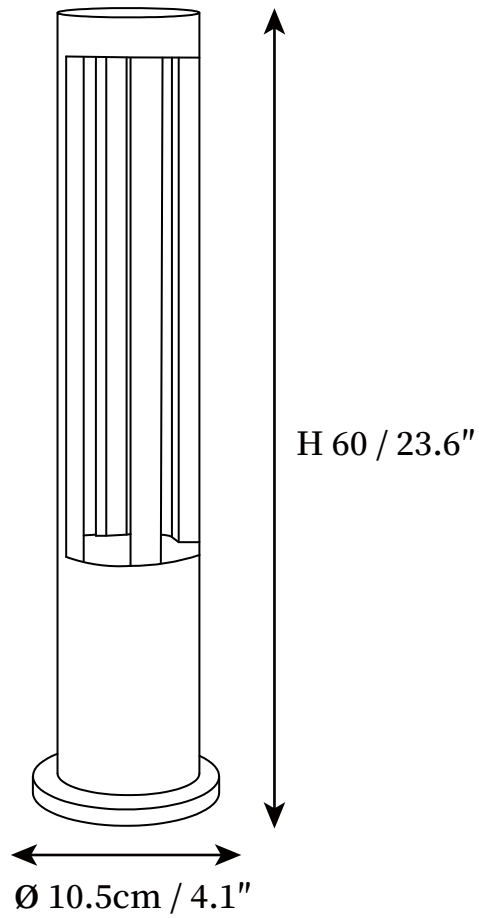

SPECIFICATION SHEET

SPECIFICATION DETAILS

*For custom options, consult factory for details

Fixture Dimensions	D 4.1" x H 15.7"
Light source	Integrated LED
Wattage	20W
Voltage	AC 110-240V
Color Temperature	3000K
CRI(Ra)	80CRI
Mounting	Floor
Driver Required	Yes
Optional Color Temps	Warm Light (3000K), Neutral Light (4000K), Cool Light (6000K)
LED Rated Life	Based on bulb life (we do not supply bulbs)
Dimming	30000 hours
Finishes	Black
Shade Details	Black
Material	Aluminum
Wire Length	78.7"
Wire Type	Wire with switch plug

SPECIFICATION SHEET

SPECIFICATION DETAILS

*For custom options, consult factory for details

Fixture Dimensions	D 4.1" x H 23.6"
Light source	Integrated LED
Wattage	20W
Voltage	AC 110-240V
Color Temperature	3000K
CRI(Ra)	80CRI
Mounting	Floor
Driver Required	Yes
Optional Color Temps	Warm Light (3000K), Neutral Light (4000K), Cool Light (6000K)
LED Rated Life	Based on bulb life (we do not supply bulbs)
Dimming	30000 hours
Finishes	Black
Shade Details	Black
Material	Aluminum
Wire Length	78.7"
Wire Type	Wire with switch plug

SPECIFICATION SHEET

SPECIFICATION DETAILS

*For custom options, consult factory for details

Fixture Dimensions	D 4.1" x H 31.5"
Light source	Integrated LED
Wattage	20W
Voltage	AC 110-240V
Color Temperature	3000K
CRI(Ra)	80CRI
Mounting	Floor
Driver Required	Yes
Optional Color Temps	Warm Light (3000K), Neutral Light (4000K), Cool Light (6000K)
LED Rated Life	Based on bulb life (we do not supply bulbs)
Dimming	30000 hours
Finishes	Black
Shade Details	Black
Material	Aluminum
Wire Length	78.7"
Wire Type	Wire with switch plug