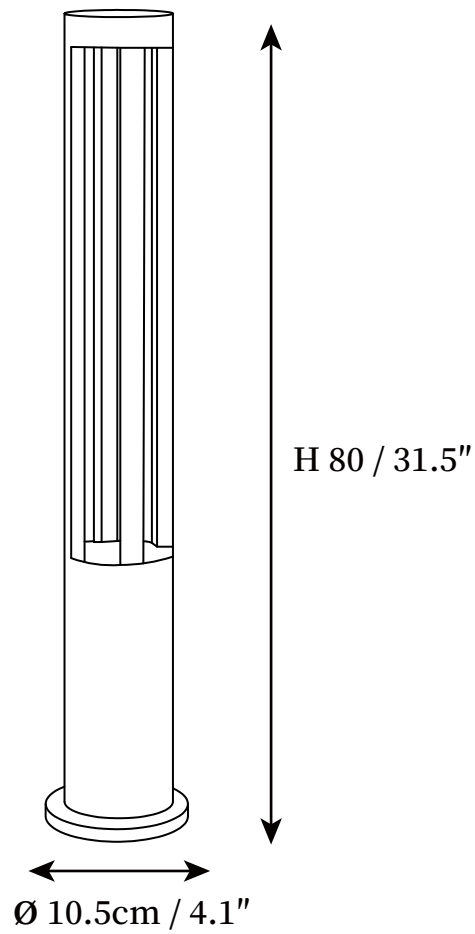

SPECIFICATION SHEET

SPECIFICATION DETAILS

*For custom options, consult factory for details

Fixture Dimensions	D 4.1" x H 15.7"
Light source	Integrated LED
Wattage	20W
Voltage	AC 110-240V
Color Temperature	3000K
CRI(Ra)	80CRI
Mounting	Floor
Driver Required	Yes
Optional Color Temps	Warm Light (3000K), Neutral Light (4000K), Cool Light (6000K)
LED Rated Life	Based on bulb life (we do not supply bulbs)
Dimming	30000 hours
Finishes	Black
Shade Details	Black
Material	Aluminum
Wire Length	78.7"
Wire Type	Wire with switch plug

SPECIFICATION SHEET

SPECIFICATION DETAILS

*For custom options, consult factory for details

Fixture Dimensions	D 4.1" x H 23.6"
Light source	Integrated LED
Wattage	20W
Voltage	AC 110-240V
Color Temperature	3000K
CRI(Ra)	80CRI
Mounting	Floor
Driver Required	Yes
Optional Color Temps	Warm Light (3000K), Neutral Light (4000K), Cool Light (6000K)
LED Rated Life	Based on bulb life (we do not supply bulbs)
Dimming	30000 hours
Finishes	Black
Shade Details	Black
Material	Aluminum
Wire Length	78.7"
Wire Type	Wire with switch plug

SPECIFICATION SHEET

SPECIFICATION DETAILS

*For custom options, consult factory for details

Fixture Dimensions	D 4.1" x H 31.5"
Light source	Integrated LED
Wattage	20W
Voltage	AC 110-240V
Color Temperature	3000K
CRI(Ra)	80CRI
Mounting	Floor
Driver Required	Yes
Optional Color Temps	Warm Light (3000K), Neutral Light (4000K), Cool Light (6000K)
LED Rated Life	Based on bulb life (we do not supply bulbs)
Dimming	30000 hours
Finishes	Black
Shade Details	Black
Material	Aluminum
Wire Length	78.7"
Wire Type	Wire with switch plug