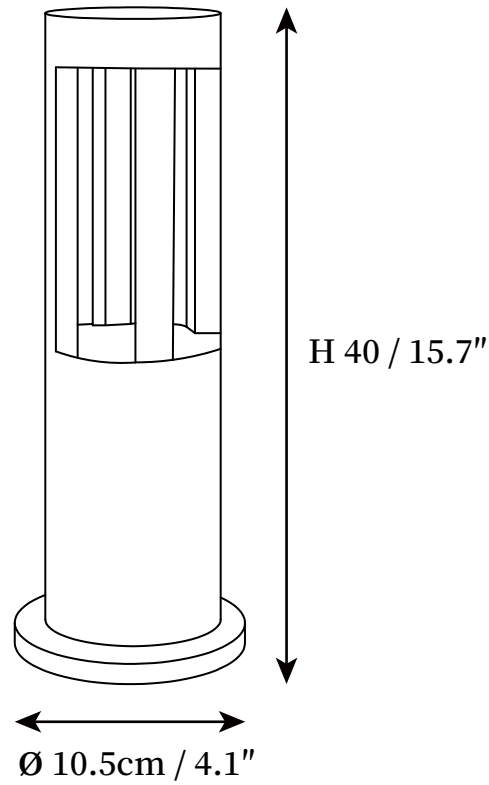

SPECIFICATION SHEET

SPECIFICATION DETAILS

*For custom options, consult factory for details

Fixture Dimensions	D 4.1" x H 15.7"
Light source	Integrated LED
Wattage	20W
Voltage	AC 110-240V
Color Temperature	3000K
CRI(Ra)	80CRI
Mounting	Floor
Driver Required	Yes
Optional Color Temps	Warm Light (3000K), Neutral Light (4000K), Cool Light (6000K)
LED Rated Life	Based on bulb life (we do not supply bulbs)
Dimming	30000 hours
Finishes	Black
Shade Details	Black
Material	Aluminum
Wire Length	78.7"
Wire Type	Wire with switch plug

SPECIFICATION SHEET

SPECIFICATION DETAILS

*For custom options, consult factory for details

Fixture Dimensions	D 4.1" x H 23.6"
Light source	Integrated LED
Wattage	20W
Voltage	AC 110-240V
Color Temperature	3000K
CRI(Ra)	80CRI
Mounting	Floor
Driver Required	Yes
Optional Color Temps	Warm Light (3000K), Neutral Light (4000K), Cool Light (6000K)
LED Rated Life	Based on bulb life (we do not supply bulbs)
Dimming	30000 hours
Finishes	Black
Shade Details	Black
Material	Aluminum
Wire Length	78.7"
Wire Type	Wire with switch plug

SPECIFICATION SHEET

SPECIFICATION DETAILS

*For custom options, consult factory for details

Fixture Dimensions	D 4.1" x H 31.5"
Light source	Integrated LED
Wattage	20W
Voltage	AC 110-240V
Color Temperature	3000K
CRI(Ra)	80CRI
Mounting	Floor
Driver Required	Yes
Optional Color Temps	Warm Light (3000K), Neutral Light (4000K), Cool Light (6000K)
LED Rated Life	Based on bulb life (we do not supply bulbs)
Dimming	30000 hours
Finishes	Black
Shade Details	Black
Material	Aluminum
Wire Length	78.7"
Wire Type	Wire with switch plug