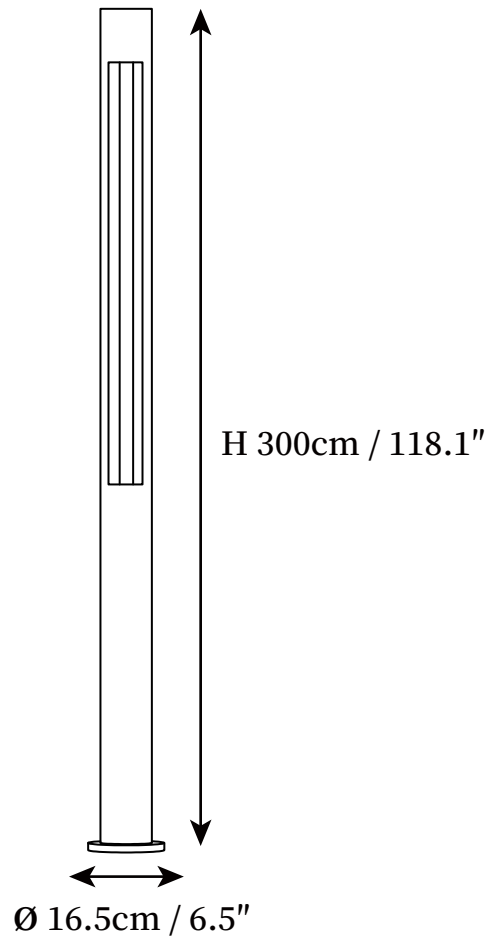

SPECIFICATION SHEET

SPECIFICATION DETAILS

*For custom options, consult factory for details

Fixture Dimensions	L 7.9" x W 7.9" x H 118.1"
Light source	Integrated LED
Wattage	20W
Voltage	AC 110-240V
Color Temperature	3000K
CRI(Ra)	80CRI
Mounting	Floor
Driver Required	Yes
Optional Color Temps	Warm Light (3000K), Neutral Light (4000K), Cool Light (6000K)
LED Rated Life	Based on bulb life (we do not supply bulbs)
Dimming	30000 hours
Finishes	Black
Shade Details	Black
Material	Galvanized Steel Sheet
Wire Length	78.7"
Wire Type	Wire with switch plug

SPECIFICATION SHEET

SPECIFICATION DETAILS

*For custom options, consult factory for details

Fixture Dimensions	L 7.9" x W 3.9" x H 118.1"
Light source	Integrated LED
Wattage	20W
Voltage	AC 110-240V
Color Temperature	3000K
CRI(Ra)	80CRI
Mounting	Floor
Driver Required	Yes
Optional Color Temps	Warm Light (3000K), Neutral Light (4000K), Cool Light (6000K)
LED Rated Life	Based on bulb life (we do not supply bulbs)
Dimming	30000 hours
Finishes	Black
Shade Details	Black
Material	Galvanized Steel Sheet
Wire Length	78.7"
Wire Type	Wire with switch plug

SPECIFICATION SHEET

SPECIFICATION DETAILS

*For custom options, consult factory for details

Fixture Dimensions	D 6.5" x H 118.1"
Light source	Integrated LED
Wattage	20W
Voltage	AC 110-240V
Color Temperature	3000K
CRI(Ra)	80CRI
Mounting	Floor
Driver Required	Yes
Optional Color Temps	Warm Light (3000K), Neutral Light (4000K), Cool Light (6000K)
LED Rated Life	Based on bulb life (we do not supply bulbs)
Dimming	30000 hours
Finishes	Black
Shade Details	Black
Material	Galvanized Steel Sheet
Wire Length	78.7"
Wire Type	Wire with switch plug