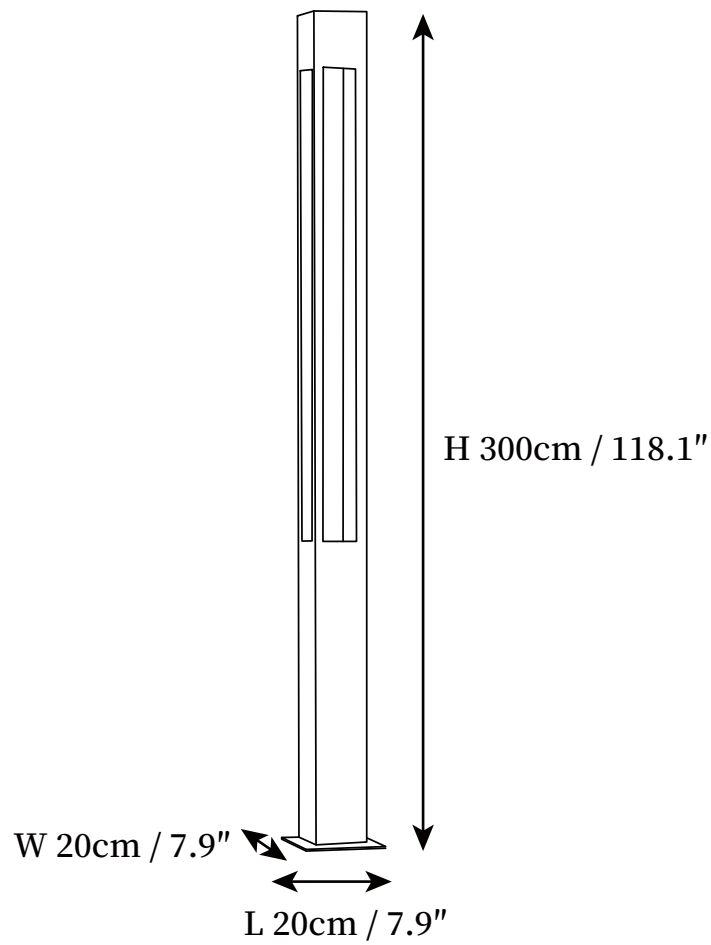

SPECIFICATION SHEET

SPECIFICATION DETAILS

*For custom options, consult factory for details

Fixture Dimensions	L 7.9" x W 7.9" x H 118.1"
Light source	Integrated LED
Wattage	20W
Voltage	AC 110-240V
Color Temperature	3000K
CRI(Ra)	80CRI
Mounting	Floor
Driver Required	Yes
Optional Color Temps	Warm Light (3000K), Neutral Light (4000K), Cool Light (6000K)
LED Rated Life	Based on bulb life (we do not supply bulbs)
Dimming	30000 hours
Finishes	Black
Shade Details	Black
Material	Galvanized Steel Sheet
Wire Length	78.7"
Wire Type	Wire with switch plug

SPECIFICATION SHEET

SPECIFICATION DETAILS

*For custom options, consult factory for details

Fixture Dimensions	L 7.9" x W 3.9" x H 118.1"
Light source	Integrated LED
Wattage	20W
Voltage	AC 110-240V
Color Temperature	3000K
CRI(Ra)	80CRI
Mounting	Floor
Driver Required	Yes
Optional Color Temps	Warm Light (3000K), Neutral Light (4000K), Cool Light (6000K)
LED Rated Life	Based on bulb life (we do not supply bulbs)
Dimming	30000 hours
Finishes	Black
Shade Details	Black
Material	Galvanized Steel Sheet
Wire Length	78.7"
Wire Type	Wire with switch plug

SPECIFICATION SHEET

SPECIFICATION DETAILS

*For custom options, consult factory for details

Fixture Dimensions	D 6.5" x H 118.1"
Light source	Integrated LED
Wattage	20W
Voltage	AC 110-240V
Color Temperature	3000K
CRI(Ra)	80CRI
Mounting	Floor
Driver Required	Yes
Optional Color Temps	Warm Light (3000K), Neutral Light (4000K), Cool Light (6000K)
LED Rated Life	Based on bulb life (we do not supply bulbs)
Dimming	30000 hours
Finishes	Black
Shade Details	Black
Material	Galvanized Steel Sheet
Wire Length	78.7"
Wire Type	Wire with switch plug