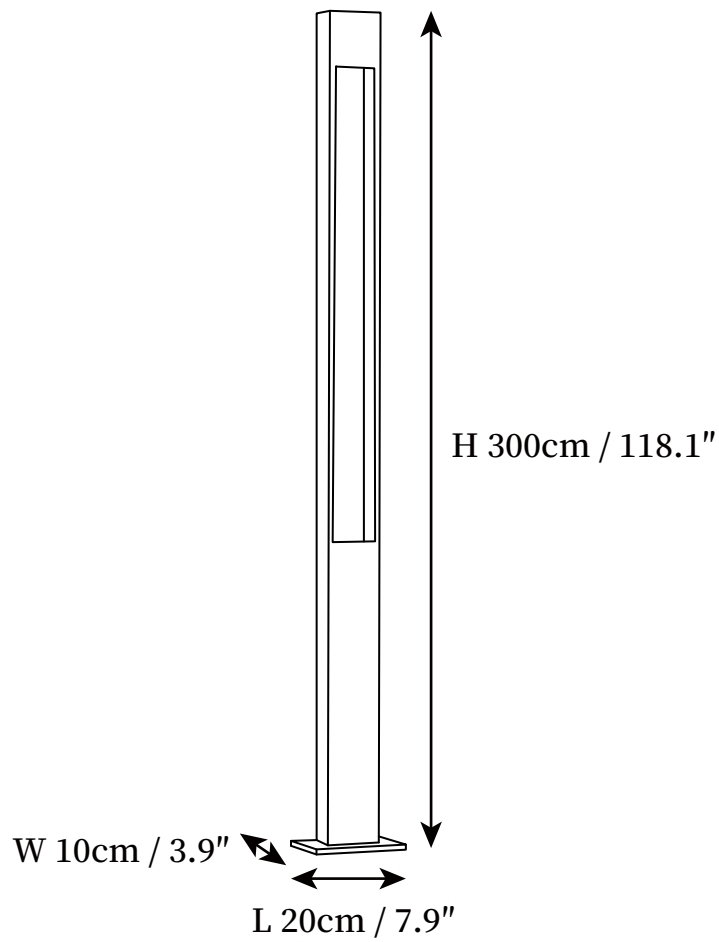

SPECIFICATION SHEET

SPECIFICATION DETAILS

*For custom options, consult factory for details

Fixture Dimensions	L 7.9" x W 7.9" x H 118.1"
Light source	Integrated LED
Wattage	20W
Voltage	AC 110-240V
Color Temperature	3000K
CRI(Ra)	80CRI
Mounting	Floor
Driver Required	Yes
Optional Color Temps	Warm Light (3000K), Neutral Light (4000K), Cool Light (6000K)
LED Rated Life	Based on bulb life (we do not supply bulbs)
Dimming	30000 hours
Finishes	Black
Shade Details	Black
Material	Galvanized Steel Sheet
Wire Length	78.7"
Wire Type	Wire with switch plug

SPECIFICATION SHEET

SPECIFICATION DETAILS

*For custom options, consult factory for details

Fixture Dimensions	L 7.9" x W 3.9" x H 118.1"
Light source	Integrated LED
Wattage	20W
Voltage	AC 110-240V
Color Temperature	3000K
CRI(Ra)	80CRI
Mounting	Floor
Driver Required	Yes
Optional Color Temps	Warm Light (3000K), Neutral Light (4000K), Cool Light (6000K)
LED Rated Life	Based on bulb life (we do not supply bulbs)
Dimming	30000 hours
Finishes	Black
Shade Details	Black
Material	Galvanized Steel Sheet
Wire Length	78.7"
Wire Type	Wire with switch plug

SPECIFICATION SHEET

SPECIFICATION DETAILS

*For custom options, consult factory for details

Fixture Dimensions	D 6.5" x H 118.1"
Light source	Integrated LED
Wattage	20W
Voltage	AC 110-240V
Color Temperature	3000K
CRI(Ra)	80CRI
Mounting	Floor
Driver Required	Yes
Optional Color Temps	Warm Light (3000K), Neutral Light (4000K), Cool Light (6000K)
LED Rated Life	Based on bulb life (we do not supply bulbs)
Dimming	30000 hours
Finishes	Black
Shade Details	Black
Material	Galvanized Steel Sheet
Wire Length	78.7"
Wire Type	Wire with switch plug