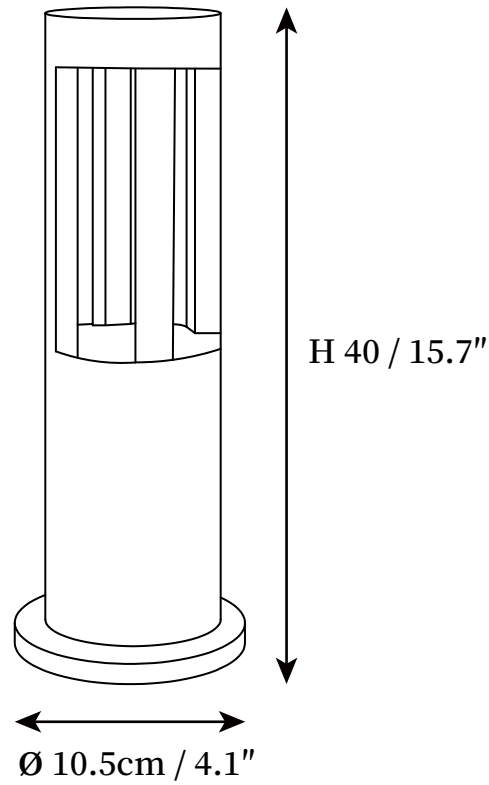

SPECIFICATION SHEET

SPECIFICATION DETAILS

*For custom options, consult factory for details

| | |
|-----------------------------|---|
| Fixture Dimensions | D 4.1" x H 15.7" |
| Light source | Integrated LED |
| Wattage | 20W |
| Voltage | AC 110-240V |
| Color Temperature | 3000K |
| CRI(Ra) | 80CRI |
| Mounting | Floor |
| Driver Required | Yes |
| Optional Color Temps | Warm Light (3000K), Neutral Light (4000K), Cool Light (6000K) |
| LED Rated Life | Based on bulb life (we do not supply bulbs) |
| Dimming | 30000 hours |
| Finishes | Black |
| Shade Details | Black |
| Material | Aluminum |
| Wire Length | 78.7" |
| Wire Type | Wire with switch plug |

SPECIFICATION SHEET

SPECIFICATION DETAILS

*For custom options, consult factory for details

| | |
|-----------------------------|---|
| Fixture Dimensions | D 4.1" x H 23.6" |
| Light source | Integrated LED |
| Wattage | 20W |
| Voltage | AC 110-240V |
| Color Temperature | 3000K |
| CRI(Ra) | 80CRI |
| Mounting | Floor |
| Driver Required | Yes |
| Optional Color Temps | Warm Light (3000K), Neutral Light (4000K), Cool Light (6000K) |
| LED Rated Life | Based on bulb life (we do not supply bulbs) |
| Dimming | 30000 hours |
| Finishes | Black |
| Shade Details | Black |
| Material | Aluminum |
| Wire Length | 78.7" |
| Wire Type | Wire with switch plug |

SPECIFICATION SHEET

SPECIFICATION DETAILS

*For custom options, consult factory for details

| | |
|-----------------------------|---|
| Fixture Dimensions | D 4.1" x H 31.5" |
| Light source | Integrated LED |
| Wattage | 20W |
| Voltage | AC 110-240V |
| Color Temperature | 3000K |
| CRI(Ra) | 80CRI |
| Mounting | Floor |
| Driver Required | Yes |
| Optional Color Temps | Warm Light (3000K), Neutral Light (4000K), Cool Light (6000K) |
| LED Rated Life | Based on bulb life (we do not supply bulbs) |
| Dimming | 30000 hours |
| Finishes | Black |
| Shade Details | Black |
| Material | Aluminum |
| Wire Length | 78.7" |
| Wire Type | Wire with switch plug |