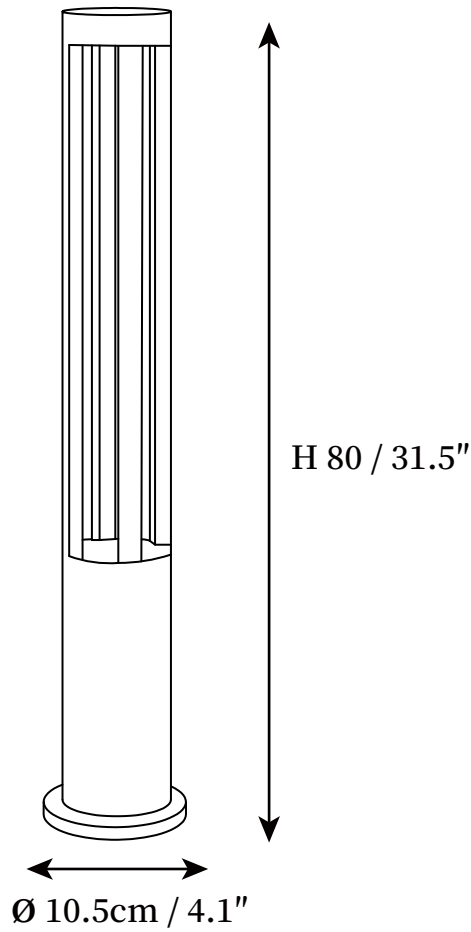

SPECIFICATION SHEET

SPECIFICATION DETAILS

*For custom options, consult factory for details

| | |
|-----------------------------|---|
| Fixture Dimensions | D 4.1" x H 15.7" |
| Light source | Integrated LED |
| Wattage | 20W |
| Voltage | AC 110-240V |
| Color Temperature | 3000K |
| CRI(Ra) | 80CRI |
| Mounting | Floor |
| Driver Required | Yes |
| Optional Color Temps | Warm Light (3000K), Neutral Light (4000K), Cool Light (6000K) |
| LED Rated Life | Based on bulb life (we do not supply bulbs) |
| Dimming | 30000 hours |
| Finishes | Black |
| Shade Details | Black |
| Material | Aluminum |
| Wire Length | 78.7" |
| Wire Type | Wire with switch plug |

SPECIFICATION SHEET

SPECIFICATION DETAILS

*For custom options, consult factory for details

| | |
|-----------------------------|---|
| Fixture Dimensions | D 4.1" x H 23.6" |
| Light source | Integrated LED |
| Wattage | 20W |
| Voltage | AC 110-240V |
| Color Temperature | 3000K |
| CRI(Ra) | 80CRI |
| Mounting | Floor |
| Driver Required | Yes |
| Optional Color Temps | Warm Light (3000K), Neutral Light (4000K), Cool Light (6000K) |
| LED Rated Life | Based on bulb life (we do not supply bulbs) |
| Dimming | 30000 hours |
| Finishes | Black |
| Shade Details | Black |
| Material | Aluminum |
| Wire Length | 78.7" |
| Wire Type | Wire with switch plug |

SPECIFICATION SHEET

SPECIFICATION DETAILS

*For custom options, consult factory for details

| | |
|-----------------------------|---|
| Fixture Dimensions | D 4.1" x H 31.5" |
| Light source | Integrated LED |
| Wattage | 20W |
| Voltage | AC 110-240V |
| Color Temperature | 3000K |
| CRI(Ra) | 80CRI |
| Mounting | Floor |
| Driver Required | Yes |
| Optional Color Temps | Warm Light (3000K), Neutral Light (4000K), Cool Light (6000K) |
| LED Rated Life | Based on bulb life (we do not supply bulbs) |
| Dimming | 30000 hours |
| Finishes | Black |
| Shade Details | Black |
| Material | Aluminum |
| Wire Length | 78.7" |
| Wire Type | Wire with switch plug |