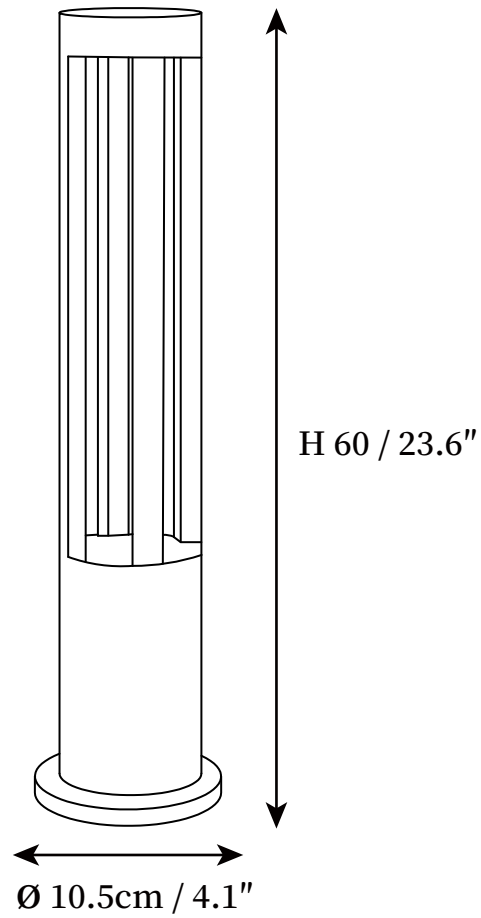

SPECIFICATION SHEET

SPECIFICATION DETAILS

*For custom options, consult factory for details

| | |
|-----------------------------|---|
| Fixture Dimensions | D 4.1" x H 15.7" |
| Light source | Integrated LED |
| Wattage | 20W |
| Voltage | AC 110-240V |
| Color Temperature | 3000K |
| CRI(Ra) | 80CRI |
| Mounting | Floor |
| Driver Required | Yes |
| Optional Color Temps | Warm Light (3000K), Neutral Light (4000K), Cool Light (6000K) |
| LED Rated Life | Based on bulb life (we do not supply bulbs) |
| Dimming | 30000 hours |
| Finishes | Black |
| Shade Details | Black |
| Material | Aluminum |
| Wire Length | 78.7" |
| Wire Type | Wire with switch plug |

SPECIFICATION SHEET

SPECIFICATION DETAILS

*For custom options, consult factory for details

| | |
|-----------------------------|---|
| Fixture Dimensions | D 4.1" x H 23.6" |
| Light source | Integrated LED |
| Wattage | 20W |
| Voltage | AC 110-240V |
| Color Temperature | 3000K |
| CRI(Ra) | 80CRI |
| Mounting | Floor |
| Driver Required | Yes |
| Optional Color Temps | Warm Light (3000K), Neutral Light (4000K), Cool Light (6000K) |
| LED Rated Life | Based on bulb life (we do not supply bulbs) |
| Dimming | 30000 hours |
| Finishes | Black |
| Shade Details | Black |
| Material | Aluminum |
| Wire Length | 78.7" |
| Wire Type | Wire with switch plug |

SPECIFICATION SHEET

SPECIFICATION DETAILS

*For custom options, consult factory for details

| | |
|-----------------------------|---|
| Fixture Dimensions | D 4.1" x H 31.5" |
| Light source | Integrated LED |
| Wattage | 20W |
| Voltage | AC 110-240V |
| Color Temperature | 3000K |
| CRI(Ra) | 80CRI |
| Mounting | Floor |
| Driver Required | Yes |
| Optional Color Temps | Warm Light (3000K), Neutral Light (4000K), Cool Light (6000K) |
| LED Rated Life | Based on bulb life (we do not supply bulbs) |
| Dimming | 30000 hours |
| Finishes | Black |
| Shade Details | Black |
| Material | Aluminum |
| Wire Length | 78.7" |
| Wire Type | Wire with switch plug |