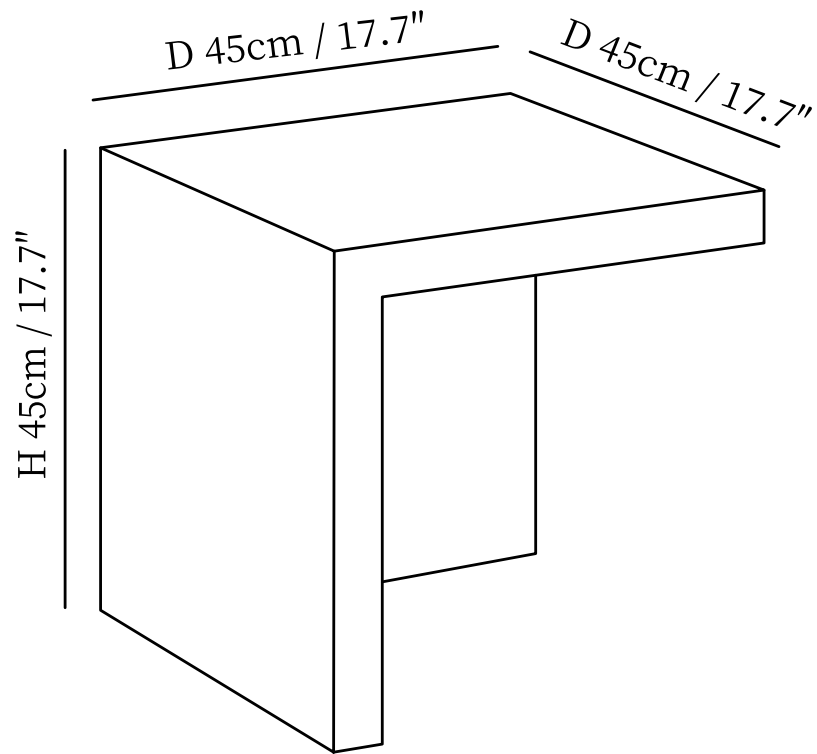

SPECIFICATION SHEET

SPECIFICATION DETAILS

*For custom options, consult factory for details

Fixture Dimensions	D 9.8" x H 9.8"
Light source	Integrated LED
Wattage	4.5W
Voltage	AC 110-240V
Color Temperature	3000K
CRI(Ra)	80CRI
Mounting	Floor
Driver Required	Yes
Optional Color Temps	Warm Light (3000K), Neutral Light (4000K), Cool Light (6000K)
LED Rated Life	Based on bulb life (we do not supply bulbs)
Dimming	30000 hours
Finishes	Dark Gray, Gray.
Shade Details	Dark Gray, Gray.
Material	Stainless steel, Acrylic.
Wire Length	78.7"
Wire Type	Wire with switch plug

SPECIFICATION SHEET

SPECIFICATION DETAILS

*For custom options, consult factory for details

Fixture Dimensions	D 17.7" x H 17.7"
Light source	Integrated LED
Wattage	4.5W
Voltage	AC 110-240V
Color Temperature	3000K
CRI(Ra)	80CRI
Mounting	Floor
Driver Required	Yes
Optional Color Temps	Warm Light (3000K), Neutral Light (4000K), Cool Light (6000K)
LED Rated Life	Based on bulb life (we do not supply bulbs)
Dimming	30000 hours
Finishes	Dark Gray, Gray.
Shade Details	Dark Gray, Gray.
Material	Stainless steel, Acrylic.
Wire Length	78.7"
Wire Type	Wire with switch plug

SPECIFICATION SHEET

SPECIFICATION DETAILS

*For custom options, consult factory for details

Fixture Dimensions	D 9.8" x H 23.6"
Light source	Integrated LED
Wattage	4.5W
Voltage	AC 110-240V
Color Temperature	3000K
CRI(Ra)	80CRI
Mounting	Floor
Driver Required	Yes
Optional Color Temps	Warm Light (3000K), Neutral Light (4000K), Cool Light (6000K)
LED Rated Life	Based on bulb life (we do not supply bulbs)
Dimming	30000 hours
Finishes	Dark Gray, Gray.
Shade Details	Dark Gray, Gray.
Material	Stainless steel, Acrylic.
Wire Length	78.7"
Wire Type	Wire with switch plug