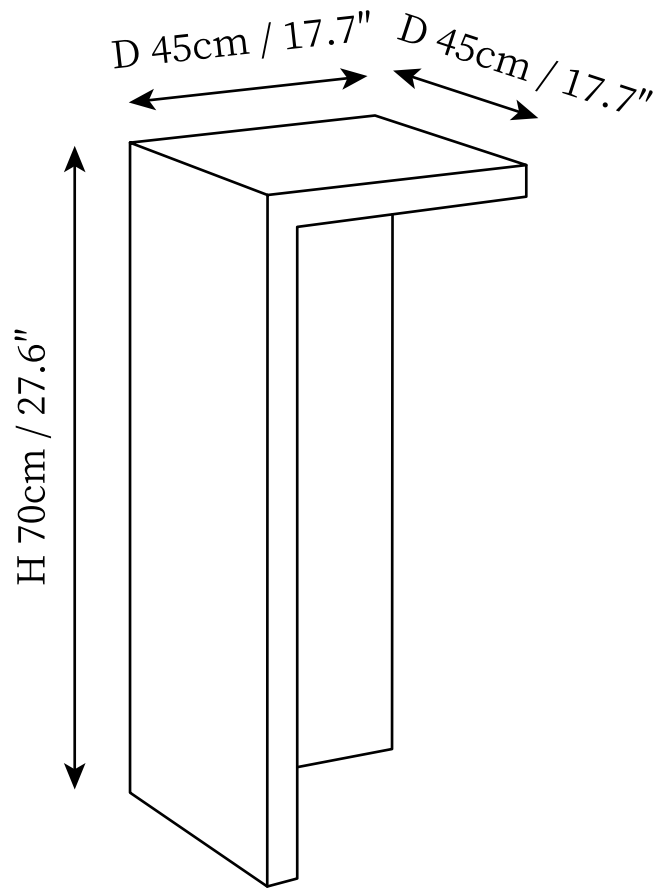

SPECIFICATION SHEET

SPECIFICATION DETAILS

*For custom options, consult factory for details

Fixture Dimensions	D 17.7" x H 17.7"
Light source	Integrated LED
Wattage	4.5W
Voltage	AC 110-240V
Color Temperature	3000K
CRI(Ra)	80CRI
Mounting	Floor
Driver Required	Yes
Optional Color Temps	Warm Light (3000K), Neutral Light (4000K), Cool Light (6000K)
LED Rated Life	Based on bulb life (we do not supply bulbs)
Dimming	30000 hours
Finishes	Dark Gray, Gray.
Shade Details	Dark Gray, Gray.
Material	Stainless steel, Acrylic.
Wire Length	78.7"
Wire Type	Wire with switch plug

SPECIFICATION SHEET

SPECIFICATION DETAILS

*For custom options, consult factory for details

Fixture Dimensions	D 9.8" x H 23.6"
Light source	Integrated LED
Wattage	4.5W
Voltage	AC 110-240V
Color Temperature	3000K
CRI(Ra)	80CRI
Mounting	Floor
Driver Required	Yes
Optional Color Temps	Warm Light (3000K), Neutral Light (4000K), Cool Light (6000K)
LED Rated Life	Based on bulb life (we do not supply bulbs)
Dimming	30000 hours
Finishes	Dark Gray, Gray.
Shade Details	Dark Gray, Gray.
Material	Stainless steel, Acrylic.
Wire Length	78.7"
Wire Type	Wire with switch plug

SPECIFICATION SHEET

SPECIFICATION DETAILS

*For custom options, consult factory for details

Fixture Dimensions	D 17.7" x H 27.6"
Light source	Integrated LED
Wattage	4.5W
Voltage	AC 110-240V
Color Temperature	3000K
CRI(Ra)	80CRI
Mounting	Floor
Driver Required	Yes
Optional Color Temps	Warm Light (3000K), Neutral Light (4000K), Cool Light (6000K)
LED Rated Life	Based on bulb life (we do not supply bulbs)
Dimming	30000 hours
Finishes	Dark Gray, Gray.
Shade Details	Dark Gray, Gray.
Material	Stainless steel, Acrylic.
Wire Length	78.7"
Wire Type	Wire with switch plug