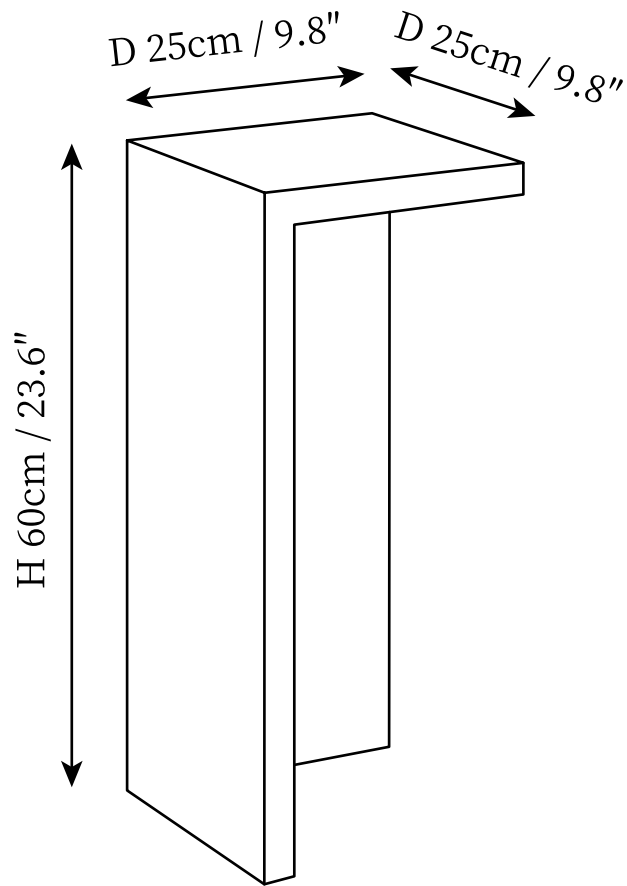

SPECIFICATION SHEET

SPECIFICATION DETAILS

*For custom options, consult factory for details

Fixture Dimensions	D 9.8" x H 9.8"
Light source	Integrated LED
Wattage	4.5W
Voltage	AC 110-240V
Color Temperature	3000K
CRI(Ra)	80CRI
Mounting	Floor
Driver Required	Yes
Optional Color Temps	Warm Light (3000K), Neutral Light (4000K), Cool Light (6000K)
LED Rated Life	Based on bulb life (we do not supply bulbs)
Dimming	30000 hours
Finishes	Dark Gray, Gray.
Shade Details	Dark Gray, Gray.
Material	Stainless steel, Acrylic.
Wire Length	78.7"
Wire Type	Wire with switch plug

SPECIFICATION SHEET

SPECIFICATION DETAILS

*For custom options, consult factory for details

Fixture Dimensions	D 17.7" x H 17.7"
Light source	Integrated LED
Wattage	4.5W
Voltage	AC 110-240V
Color Temperature	3000K
CRI(Ra)	80CRI
Mounting	Floor
Driver Required	Yes
Optional Color Temps	Warm Light (3000K), Neutral Light (4000K), Cool Light (6000K)
LED Rated Life	Based on bulb life (we do not supply bulbs)
Dimming	30000 hours
Finishes	Dark Gray, Gray.
Shade Details	Dark Gray, Gray.
Material	Stainless steel, Acrylic.
Wire Length	78.7"
Wire Type	Wire with switch plug

SPECIFICATION SHEET

SPECIFICATION DETAILS

*For custom options, consult factory for details

Fixture Dimensions	D 9.8" x H 23.6"
Light source	Integrated LED
Wattage	4.5W
Voltage	AC 110-240V
Color Temperature	3000K
CRI(Ra)	80CRI
Mounting	Floor
Driver Required	Yes
Optional Color Temps	Warm Light (3000K), Neutral Light (4000K), Cool Light (6000K)
LED Rated Life	Based on bulb life (we do not supply bulbs)
Dimming	30000 hours
Finishes	Dark Gray, Gray.
Shade Details	Dark Gray, Gray.
Material	Stainless steel, Acrylic.
Wire Length	78.7"
Wire Type	Wire with switch plug