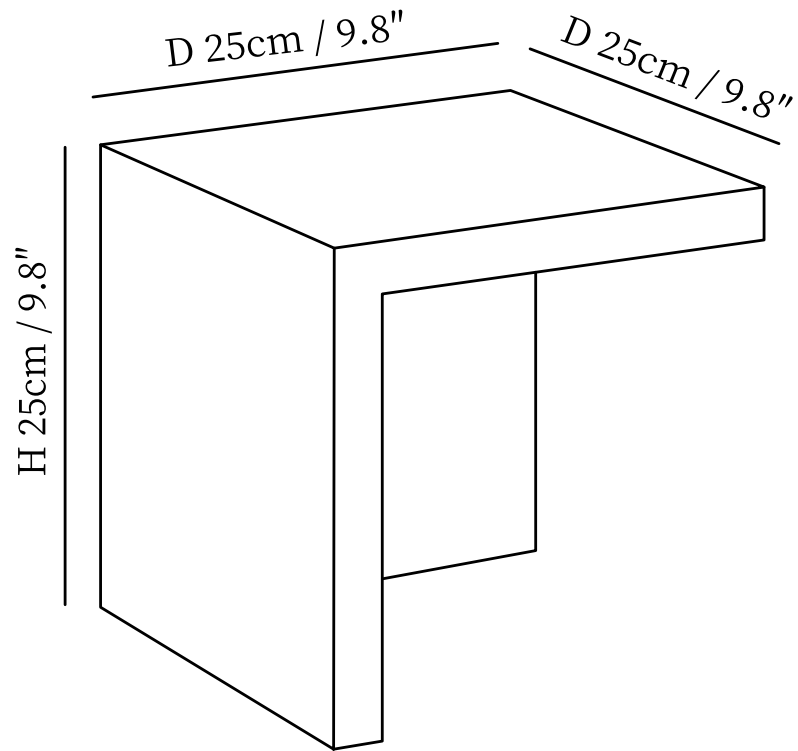

SPECIFICATION SHEET

SPECIFICATION DETAILS

*For custom options, consult factory for details

Fixture Dimensions	D 9.8" x H 9.8"
Light source	Integrated LED
Wattage	4.5W
Voltage	AC 110-240V
Color Temperature	3000K
CRI(Ra)	80CRI
Mounting	Floor
Driver Required	Yes
Optional Color Temps	Warm Light (3000K), Neutral Light (4000K), Cool Light (6000K)
LED Rated Life	Based on bulb life (we do not supply bulbs)
Dimming	30000 hours
Finishes	Dark Gray, Gray.
Shade Details	Dark Gray, Gray.
Material	Stainless steel, Acrylic.
Wire Length	78.7"
Wire Type	Wire with switch plug

SPECIFICATION SHEET

SPECIFICATION DETAILS

*For custom options, consult factory for details

Fixture Dimensions	D 17.7" x H 17.7"
Light source	Integrated LED
Wattage	4.5W
Voltage	AC 110-240V
Color Temperature	3000K
CRI(Ra)	80CRI
Mounting	Floor
Driver Required	Yes
Optional Color Temps	Warm Light (3000K), Neutral Light (4000K), Cool Light (6000K)
LED Rated Life	Based on bulb life (we do not supply bulbs)
Dimming	30000 hours
Finishes	Dark Gray, Gray.
Shade Details	Dark Gray, Gray.
Material	Stainless steel, Acrylic.
Wire Length	78.7"
Wire Type	Wire with switch plug

SPECIFICATION SHEET

SPECIFICATION DETAILS

*For custom options, consult factory for details

Fixture Dimensions	D 9.8" x H 23.6"
Light source	Integrated LED
Wattage	4.5W
Voltage	AC 110-240V
Color Temperature	3000K
CRI(Ra)	80CRI
Mounting	Floor
Driver Required	Yes
Optional Color Temps	Warm Light (3000K), Neutral Light (4000K), Cool Light (6000K)
LED Rated Life	Based on bulb life (we do not supply bulbs)
Dimming	30000 hours
Finishes	Dark Gray, Gray.
Shade Details	Dark Gray, Gray.
Material	Stainless steel, Acrylic.
Wire Length	78.7"
Wire Type	Wire with switch plug