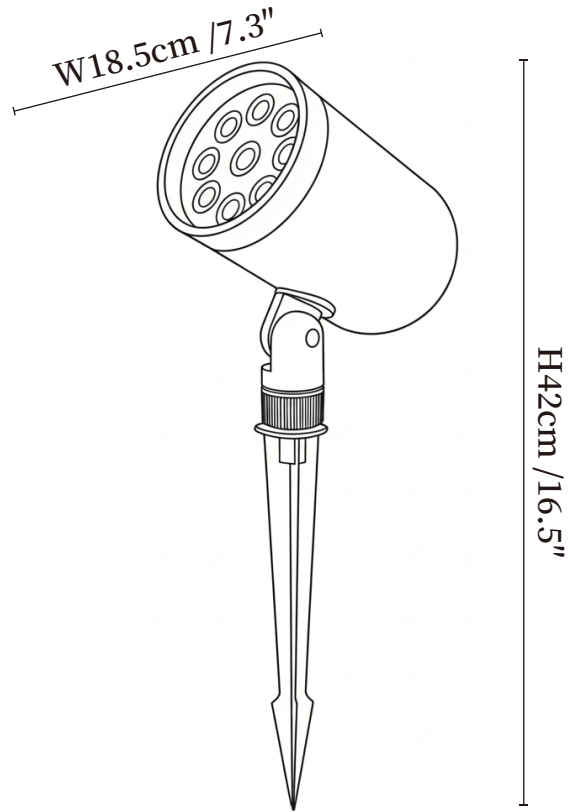

SPECIFICATION SHEET

SPECIFICATION DETAILS

*For custom options, consult factory for details

Fixture Dimensions	W 7.3" x H 16.5"
Light source	Integrated LED
Wattage	15W
Voltage	AC 110-240V
Dimming	Dimming is not supported
CRI(Ra)	80CRI
Mounting	Hardwired.
LED Rated Life	30000 hours
Color Temperature	Warm Light (3000K), Neutral Light (4000K), Cool Light (6000K)
Finishes	Black
Shade Details	Black.
Material	Stainless steel.
Cord Length	No

SPECIFICATION SHEET

SPECIFICATION DETAILS

*For custom options, consult factory for details

Fixture Dimensions	W 7.3" x H 8.7"
Light source	Integrated LED
Wattage	15W
Voltage	AC 110-240V
Dimming	Dimming is not supported
CRI(Ra)	80CRI
Mounting	Hardwired.
LED Rated Life	30000 hours
Color Temperature	Warm Light (3000K), Neutral Light (4000K), Cool Light (6000K)
Finishes	Black
Shade Details	Black.
Material	Stainless steel.
Cord Length	No