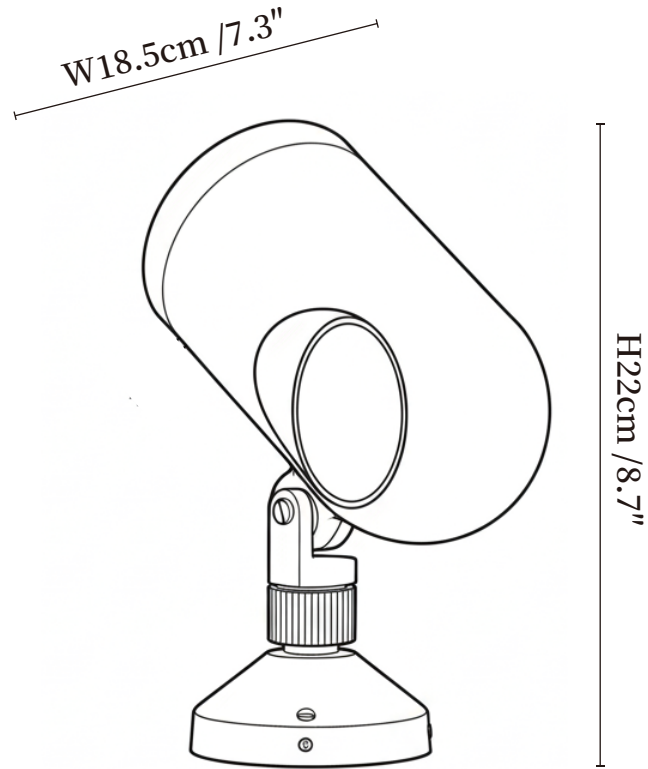

SPECIFICATION SHEET

SPECIFICATION DETAILS

*For custom options, consult factory for details

Fixture Dimensions	W 7.3" x H 16.5"
Light source	Integrated LED
Wattage	15W
Voltage	AC 110-240V
Dimming	Dimming is not supported
CRI(Ra)	80CRI
Mounting	Hardwired.
LED Rated Life	30000 hours
Color Temperature	Warm Light (3000K), Neutral Light (4000K), Cool Light (6000K)
Finishes	Black
Shade Details	Black.
Material	Stainless steel.
Cord Length	No

SPECIFICATION SHEET

SPECIFICATION DETAILS

*For custom options, consult factory for details

Fixture Dimensions	W 7.3" x H 8.7"
Light source	Integrated LED
Wattage	15W
Voltage	AC 110-240V
Dimming	Dimming is not supported
CRI(Ra)	80CRI
Mounting	Hardwired.
LED Rated Life	30000 hours
Color Temperature	Warm Light (3000K), Neutral Light (4000K), Cool Light (6000K)
Finishes	Black
Shade Details	Black.
Material	Stainless steel.
Cord Length	No