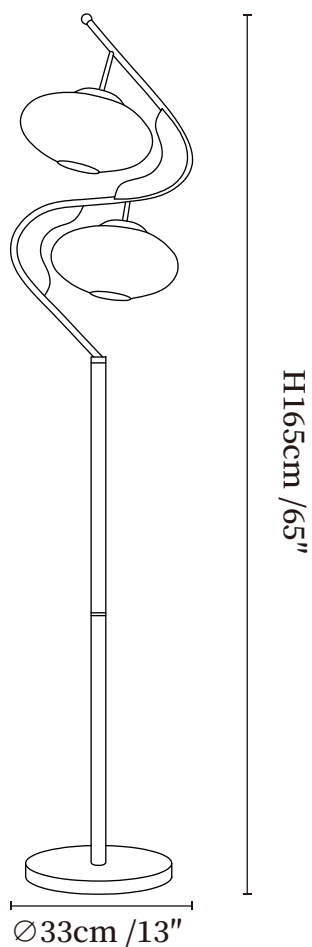

## SPECIFICATION DETAILS

\*For custom options, consult factory for details

---

<b>Fixture Dimensions</b>	Ø 13" x H 65"
<b>Light source</b>	E26 or E27 (bulb not included)
<b>Wattage</b>	MAX 40W incandescent bulb or LED equivalent.
<b>Voltage</b>	AC 110-240V
<b>Dimming</b>	Compatible with dimmable bulbs (bulb not included)
<b>Control method</b>	In line ON / OFF switch.
<b>Finishes</b>	Walnut color & Gold.
<b>Shade Details</b>	White.
<b>Material</b>	Metal, Wood, Glass.
<b>Cord Length</b>	Supplied with switched plug cord, length ~59" (150cm).