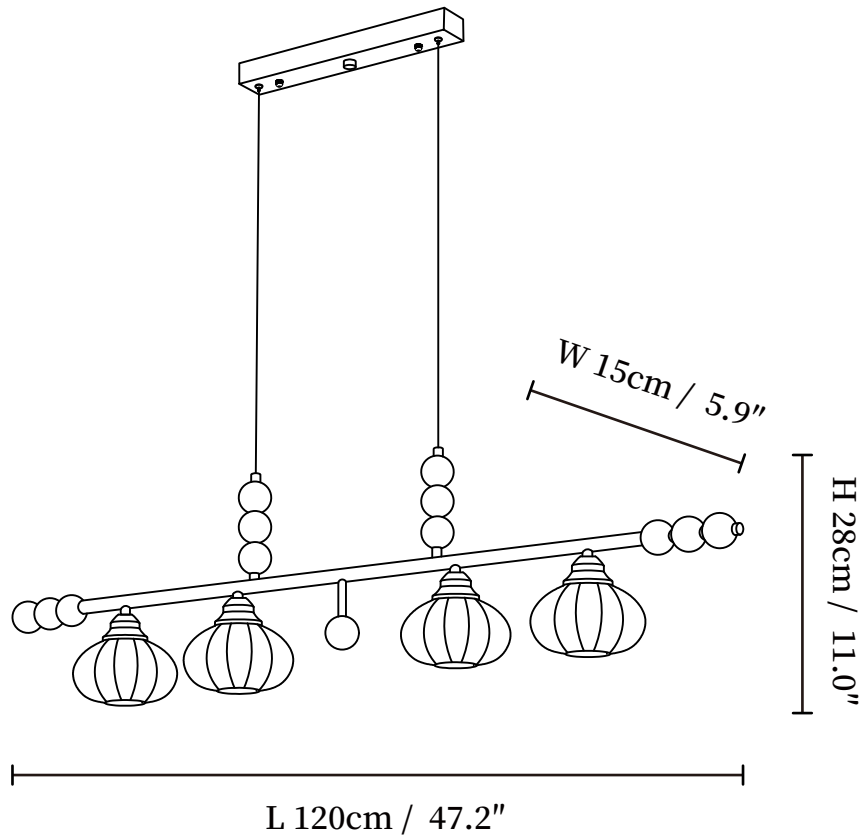

SPECIFICATION SHEET

SPECIFICATION DETAILS

*For custom options, consult factory for details

Fixture Dimensions	L 47.2" x W 5.9" x H 11.0"
Light source	E26 or E27 (bulb not included)
Wattage	MAX 40W incandescent bulb or LED equivalent.
Voltage	AC 110-240V
Mounting	Hardwired.
Dimming	Compatible with dimmable bulbs (bulb not included)
Control method	Compatible with common wall switches (not included)
Finishes	Brass, Walnut color.
Shade Details	White.
Material	Metal, Brass, Wood, Glass.
Wire Length	The standard length of the suspended wire is 59" (150 cm) and the length is adjustable.

SPECIFICATION SHEET

SPECIFICATION DETAILS

*For custom options, consult factory for details

Fixture Dimensions	L 47.2" x W 5.9" x H 11.0"
Light source	E26 or E27 (bulb not included)
Wattage	MAX 40W incandescent bulb or LED equivalent.
Voltage	AC 110-240V
Mounting	Hardwired.
Dimming	Compatible with dimmable bulbs (bulb not included)
Control method	Compatible with common wall switches (not included)
Finishes	Brass, Walnut color.
Shade Details	White.
Material	Metal, Brass, Wood, Glass.
Wire Length	The standard length of the suspended wire is 59 "(150 cm) and the length is adjustable.
