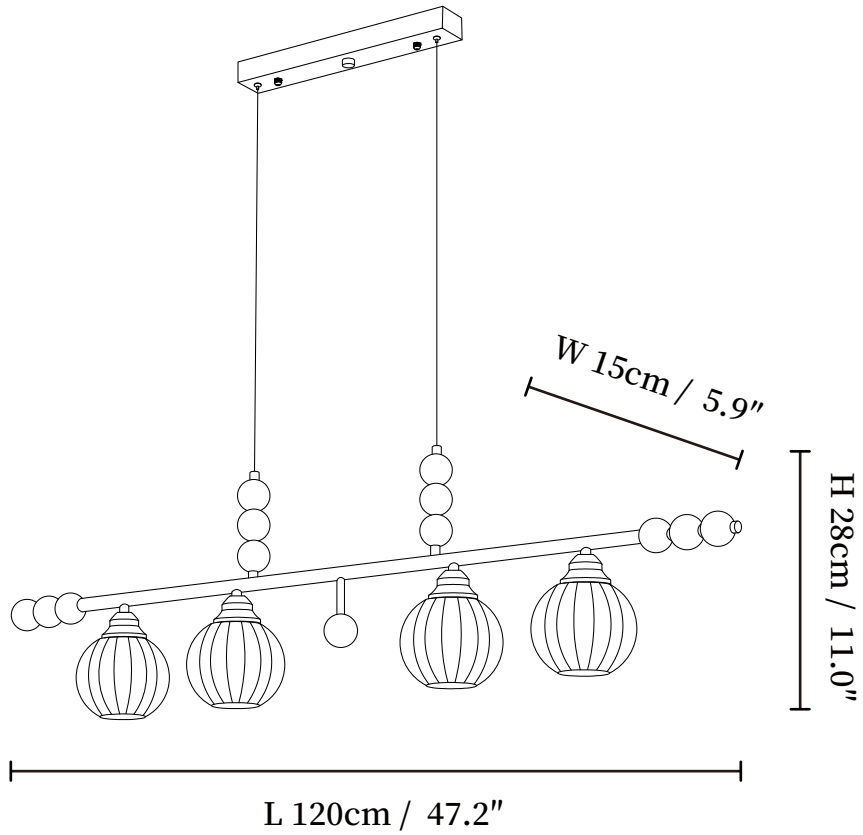

SPECIFICATION SHEET

SPECIFICATION DETAILS

*For custom options, consult factory for details

Fixture Dimensions	L 47.2" x W 5.9" x H 11.0"
Light source	E26 or E27 (bulb not included)
Wattage	MAX 40W incandescent bulb or LED equivalent.
Voltage	AC 110-240V
Mounting	Hardwired.
Dimming	Compatible with dimmable bulbs (bulb not included)
Control method	Compatible with common wall switches (not included)
Finishes	Brass, Walnut color.
Shade Details	White.
Material	Metal, Brass, Wood, Glass.
Wire Length	The standard length of the suspended wire is 59" (150 cm) and the length is adjustable.

SPECIFICATION SHEET

SPECIFICATION DETAILS

*For custom options, consult factory for details

Fixture Dimensions	L 47.2" x W 5.9" x H 11.0"
Light source	E26 or E27 (bulb not included)
Wattage	MAX 40W incandescent bulb or LED equivalent.
Voltage	AC 110-240V
Mounting	Hardwired.
Dimming	Compatible with dimmable bulbs (bulb not included)
Control method	Compatible with common wall switches (not included)
Finishes	Brass, Walnut color.
Shade Details	White.
Material	Metal, Brass, Wood, Glass.
Wire Length	The standard length of the suspended wire is 59 "(150 cm) and the length is adjustable.
