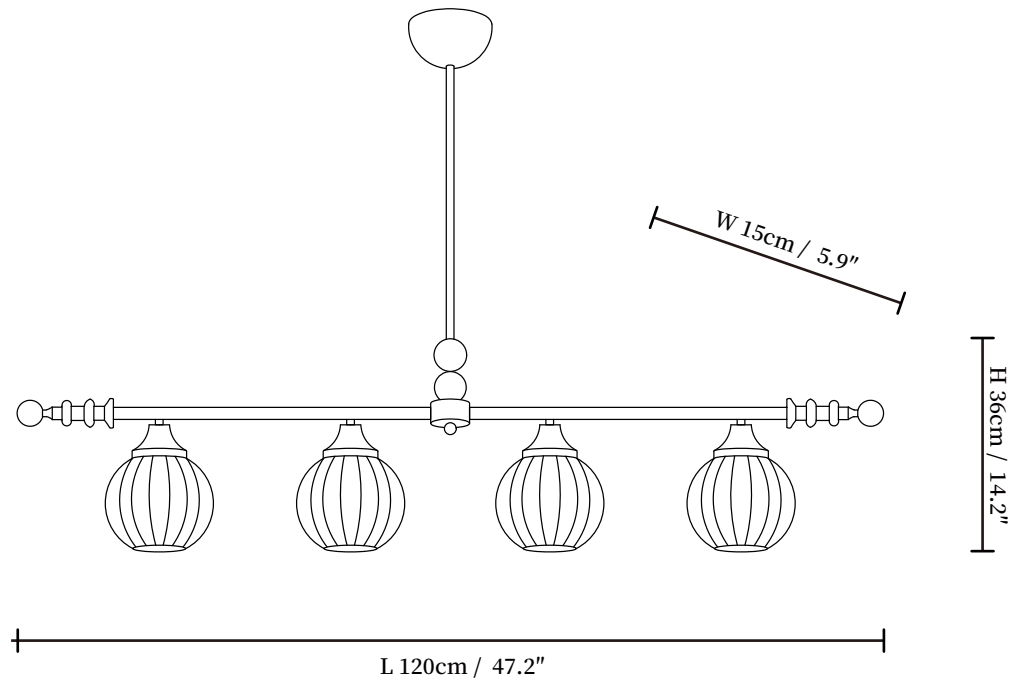

SPECIFICATION SHEET

SPECIFICATION DETAILS

*For custom options, consult factory for details

Fixture Dimensions	L 47.2" x W 5.9" x H 14.2"
Light source	E26 or E27 (bulb not included)
Wattage	MAX 40W incandescent bulb or LED equivalent.
Voltage	AC 110-240V
Mounting	Hardwired.
Dimming	Compatible with dimmable bulbs (bulb not included)
Control method	Compatible with common wall switches (not included)
Finishes	Walnut color
Shade Details	White
Material	Metal, Brass, Wood, Glass
Rod Length	Suspension rod is 19.7", and can be spliced as needed.