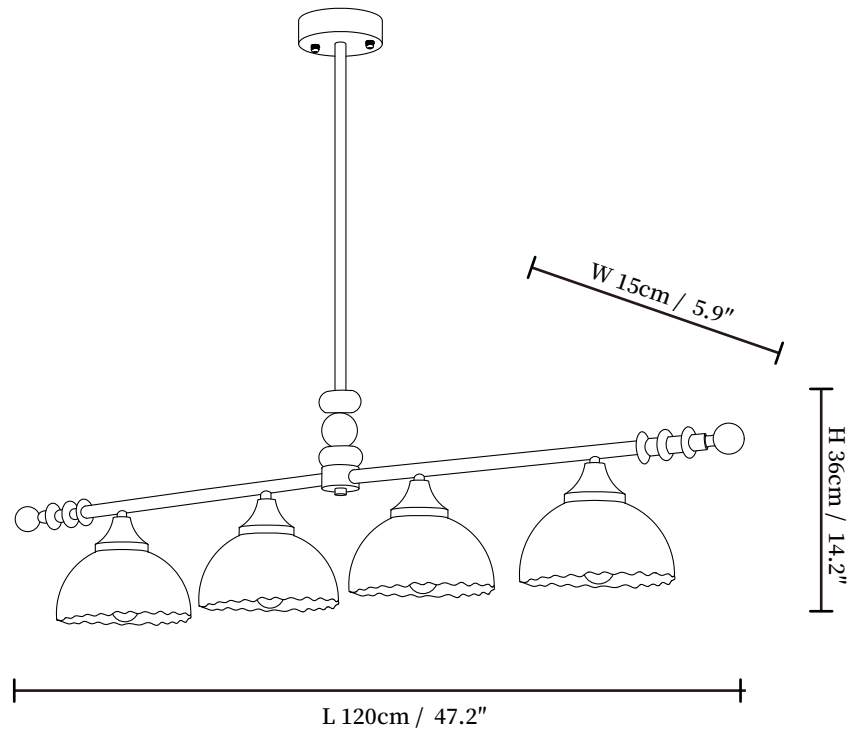

SPECIFICATION SHEET

SPECIFICATION DETAILS

*For custom options, consult factory for details

Fixture Dimensions	L 47.2" x W 5.9" x H 14.2"
Light source	E26 or E27 (bulb not included)
Wattage	MAX 40W incandescent bulb or LED equivalent.
Voltage	AC 110-240V
Mounting	Hardwired.
Dimming	Compatible with dimmable bulbs (bulb not included)
Control method	Compatible with common wall switches(not included)
Finishes	Walnut color
Shade Details	White
Material	Metal, Brass, Wood, Glass
Rod Length	Suspension rod is 19.7", and can be spliced as needed.