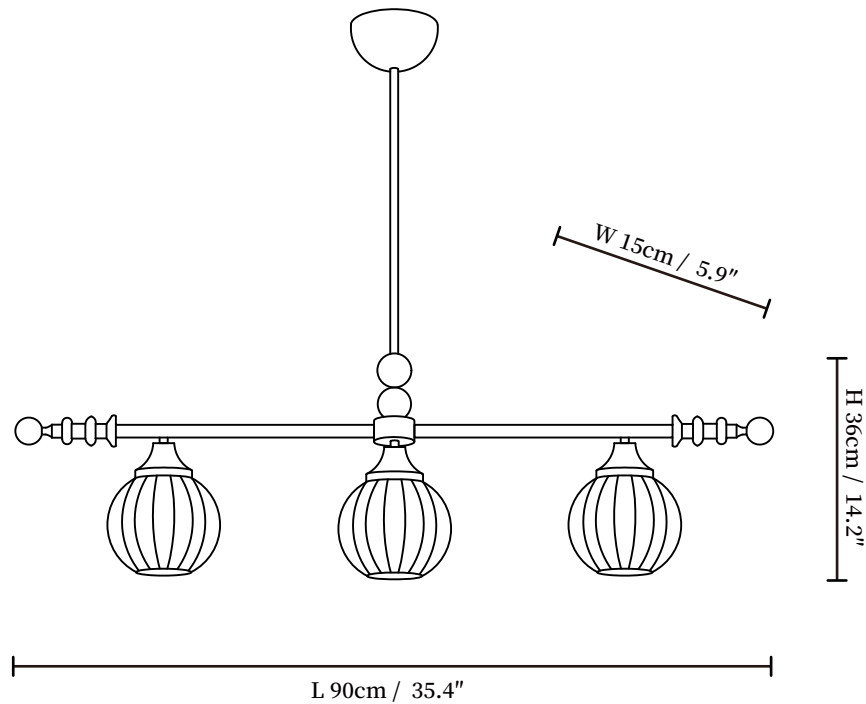

SPECIFICATION SHEET

DESCRIPTION

A sophisticated fusion of iron, glass, and wood, this Vakkerlight pendant exudes elegance and harmony. With its linear balance and soft luminous globes, it creates an atmosphere of serene refinement, perfect for modern and classic interiors alike.

SPECIFICATION DETAILS

*For custom options, consult factory for details

SUK	VKIP-58553-03
Fixture Dimensions	L 35.4" x W 5.9" x H 14.2"
Light source	E26 or E27 (bulb not included)
Wattage	MAX 40W incandescent bulb or LED equivalent.
Voltage	AC 110-240V
Mounting	Hardwired.
Dimming	Compatible with dimmable bulbs (bulb not included)
Control method	Compatible with common wall switches(not included)
Finishes	Walnut color
Shade Details	White
Material	Metal, Brass, Wood, Glass
Rod Length	Suspension rod is 19.7", and can be spliced as needed.
Warranty	2 Years
Certification	Compatible with North America, Saudi Arabia, Europe, Australia Certification.