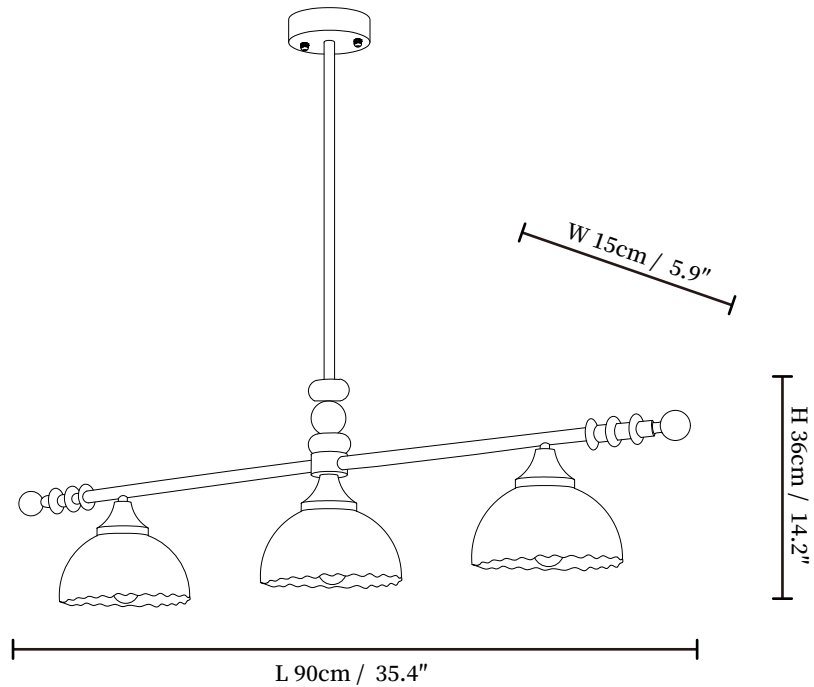

SPECIFICATION SHEET

DESCRIPTION

A sophisticated fusion of iron, glass, and wood, this Vakkerlight pendant exudes elegance and harmony. With its linear balance and soft luminous globes, it creates an atmosphere of serene refinement, perfect for modern and classic interiors alike.

SPECIFICATION DETAILS

*For custom options, consult factory for details

SUK	VKIP-58553-01
Fixture Dimensions	L 35.4" x W 5.9" x H 14.2"
Light source	E26 or E27 (bulb not included)
Wattage	MAX 40W incandescent bulb or LED equivalent.
Voltage	AC 110-240V
Mounting	Hardwired.
Dimming	Compatible with dimmable bulbs (bulb not included)
Control method	Compatible with common wall switches(not included)
Finishes	Walnut color
Shade Details	White
Material	Metal, Brass, Wood, Glass
Rod Length	Suspension rod is 19.7", and can be spliced as needed.
Warranty	2 Years
Certification	Compatible with North America, Saudi Arabia, Europe, Australia Certification.