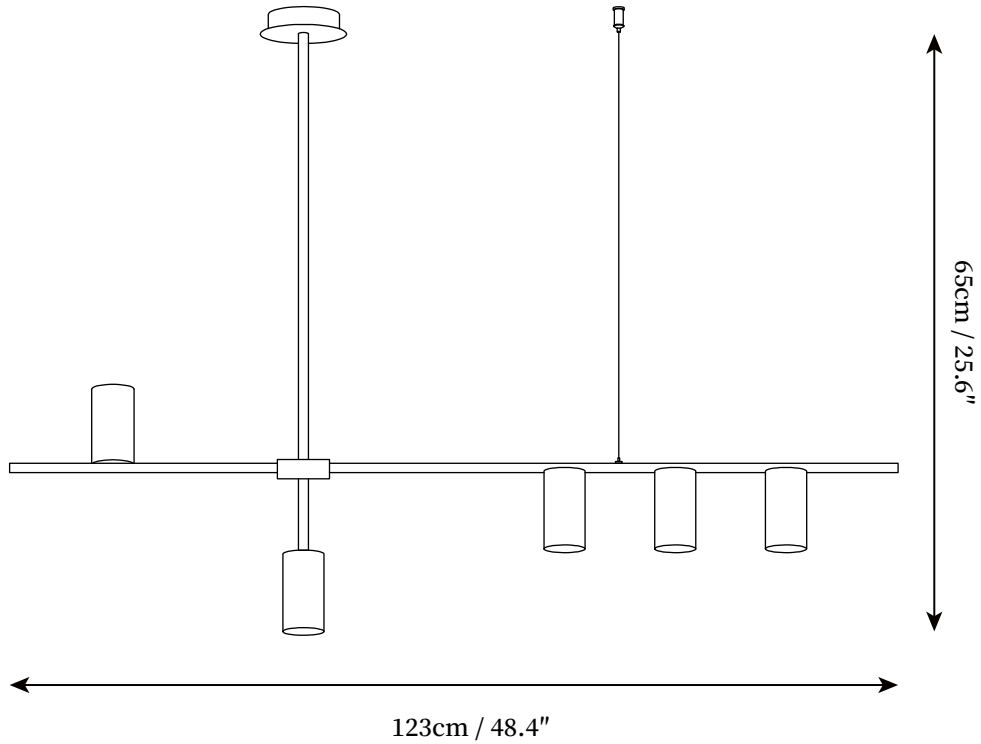

## SPECIFICATION DETAILS

\*For custom options, consult factory for details

<b>Fixture Dimensions</b>	D 47.2" x H 59.1" D 59.1" x H 59.1"
<b>Light source</b>	Integrated LED
<b>Wattage</b>	~ 5W
<b>Voltage</b>	AC 110-240V
<b>Dimming</b>	Not supported
<b>CRI(Ra)</b>	90+ CRI
<b>Mounting</b>	Hardwired.
<b>LED Rated Life</b>	30000 hours
<b>Color Temperature</b>	Warm Light (3000K), Neutral Light (4000K), Cool Light (6000K)
<b>Control method</b>	Compatible with common wall switches(not included)
<b>Finishes</b>	Gold, Black.
<b>Shadow Details</b>	White.
<b>Material</b>	Metal, Iron, Aluminum, Silicone, Acrylic.
<b>Wire Length</b>	The standard length of the cord is 59" (150 cm), the length is adjustable.

## SPECIFICATION DETAILS

\*For custom options, consult factory for details

<b>Fixture Dimensions</b>	D 48.4" x H 25.6"
<b>Light source</b>	Integrated LED
<b>Wattage</b>	~ 5W
<b>Voltage</b>	AC 110-240V
<b>Dimming</b>	Not supported
<b>CRI(Ra)</b>	90+ CRI
<b>Mounting</b>	Hardwired.
<b>LED Rated Life</b>	30000 hours
<b>Color Temperature</b>	Warm Light (3000K), Neutral Light (4000K), Cool Light (6000K)
<b>Control method</b>	Compatible with common wall switches(not included)
<b>Finishes</b>	Gold, Black.
<b>Shadow Details</b>	White.
<b>Material</b>	Metal, Iron, Aluminum, Silicone, Acrylic.
<b>Wire Length</b>	The standard length of the cord is 59" (150 cm), the length is adjustable.