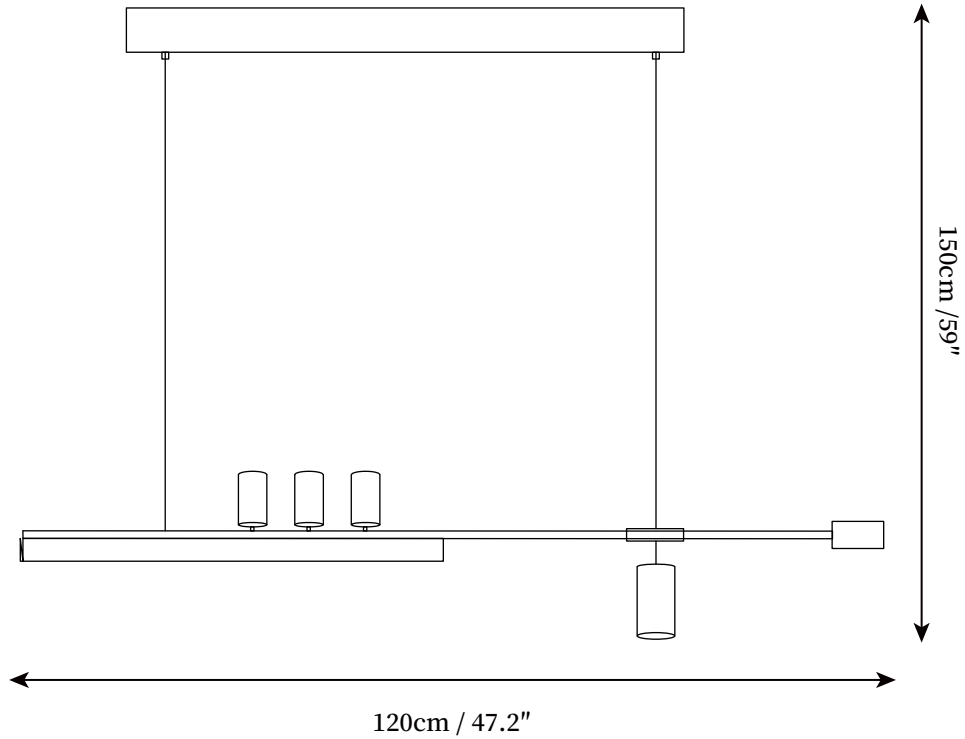

## SPECIFICATION DETAILS

\*For custom options, consult factory for details

<b>Fixture Dimensions</b>	D 47.2" x H 59.1" D 59.1" x H 59.1"
<b>Light source</b>	Integrated LED
<b>Wattage</b>	~ 5W
<b>Voltage</b>	AC 110-240V
<b>Dimming</b>	Not supported
<b>CRI(Ra)</b>	90+ CRI
<b>Mounting</b>	Hardwired.
<b>LED Rated Life</b>	30000 hours
<b>Color Temperature</b>	Warm Light (3000K), Neutral Light (4000K), Cool Light (6000K)
<b>Control method</b>	Compatible with common wall switches(not included)
<b>Finishes</b>	Gold, Black.
<b>Shadow Details</b>	White.
<b>Material</b>	Metal, Iron, Aluminum, Silicone, Acrylic.
<b>Wire Length</b>	The standard length of the cord is 59" (150 cm), the length is adjustable.

## SPECIFICATION DETAILS

\*For custom options, consult factory for details

<b>Fixture Dimensions</b>	D 48.4" x H 25.6"
<b>Light source</b>	Integrated LED
<b>Wattage</b>	~ 5W
<b>Voltage</b>	AC 110-240V
<b>Dimming</b>	Not supported
<b>CRI(Ra)</b>	90+ CRI
<b>Mounting</b>	Hardwired.
<b>LED Rated Life</b>	30000 hours
<b>Color Temperature</b>	Warm Light (3000K), Neutral Light (4000K), Cool Light (6000K)
<b>Control method</b>	Compatible with common wall switches(not included)
<b>Finishes</b>	Gold, Black.
<b>Shadow Details</b>	White.
<b>Material</b>	Metal, Iron, Aluminum, Silicone, Acrylic.
<b>Wire Length</b>	The standard length of the cord is 59" (150 cm), the length is adjustable.