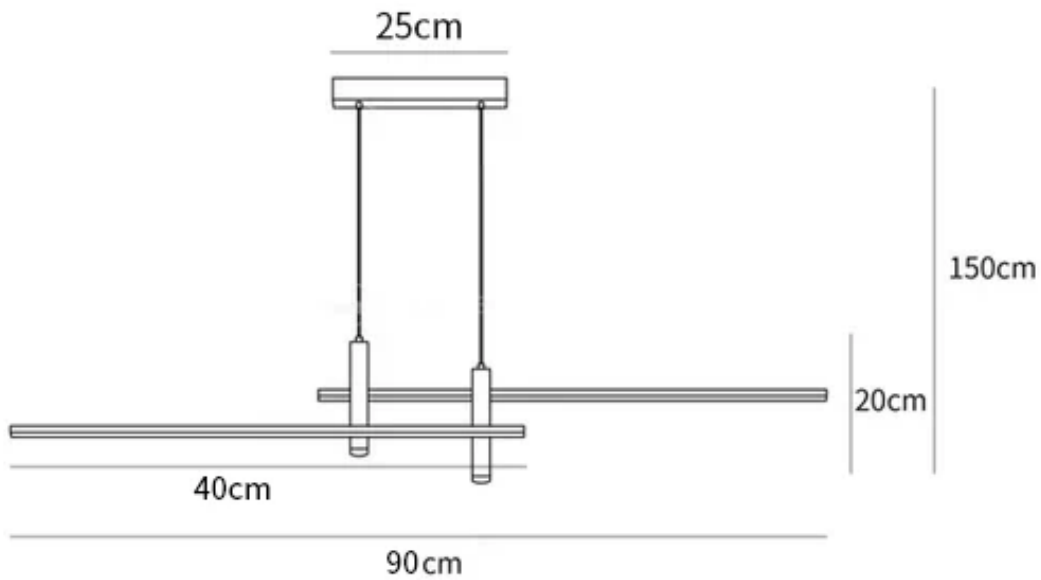

SPECIFICATION SHEET

SPECIFICATION DETAILS

*For custom options, consult factory for details

Fixture Dimensions	L 35.4" x H 59"
Light source	Integrated LED
Wattage	~ 26W
Voltage	AC 110-240V
Dimming	Yes
CRI(Ra)	90+ CRI
Mounting	Hardwired.
LED Rated Life	30000 hours
Color Temperature	Warm Light (3000K), Neutral Light (4000K), Cool Light (6000K)
Control method	Compatible with common wall switches(not included)
Finishes	Black, Gold.
Shadow Details	White.
Material	Metal, Silica gel.
Wire Length	The standard length of the cord is 59" (150 cm), the length is adjustable.

SPECIFICATION SHEET

SPECIFICATION DETAILS

*For custom options, consult factory for details

Fixture Dimensions	L 47.2" x H 59"
Light source	Integrated LED
Wattage	~ 31W
Voltage	AC 110-240V
Dimming	Yes
CRI(Ra)	90+ CRI
Mounting	Hardwired.
LED Rated Life	30000 hours
Color Temperature	Warm Light (3000K), Neutral Light (4000K), Cool Light (6000K)
Control method	Compatible with common wall switches (not included)
Finishes	Black, Gold.
Shadow Details	White.
Material	Metal, Silica gel.
Wire Length	The standard length of the cord is 59" (150 cm), the length is adjustable.

SPECIFICATION SHEET

SPECIFICATION DETAILS

*For custom options, consult factory for details

Fixture Dimensions	L 59" x H 59"
Light source	Integrated LED
Wattage	~ 45W
Voltage	AC 110-240V
Dimming	Yes
CRI(Ra)	90+ CRI
Mounting	Hardwired.
LED Rated Life	30000 hours
Color Temperature	Warm Light (3000K), Neutral Light (4000K), Cool Light (6000K)
Control method	Compatible with common wall switches (not included)
Finishes	Black, Gold.
Shadow Details	White.
Material	Metal, Silica gel.
Wire Length	The standard length of the cord is 59" (150 cm), the length is adjustable.