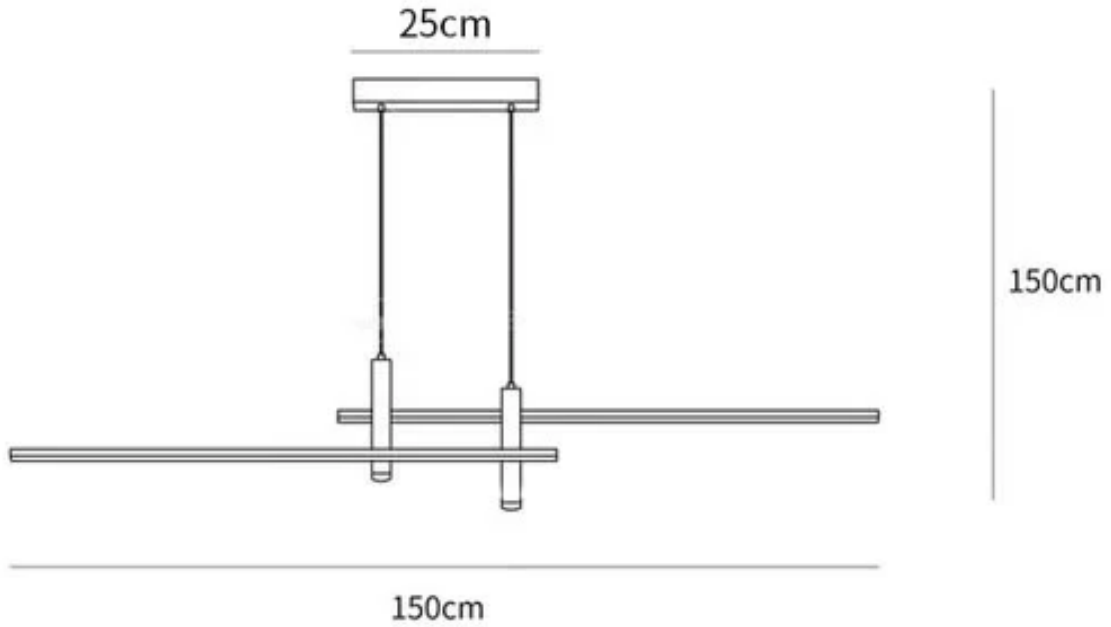

SPECIFICATION SHEET

SPECIFICATION DETAILS

*For custom options, consult factory for details

Fixture Dimensions	L 35.4" x H 59"
Light source	Integrated LED
Wattage	~ 26W
Voltage	AC 110-240V
Dimming	Yes
CRI(Ra)	90+ CRI
Mounting	Hardwired.
LED Rated Life	30000 hours
Color Temperature	Warm Light (3000K), Neutral Light (4000K), Cool Light (6000K)
Control method	Compatible with common wall switches(not included)
Finishes	Black, Gold.
Shadow Details	White.
Material	Metal, Silica gel.
Wire Length	The standard length of the cord is 59" (150 cm), the length is adjustable.

SPECIFICATION SHEET

SPECIFICATION DETAILS

*For custom options, consult factory for details

Fixture Dimensions	L 47.2" x H 59"
Light source	Integrated LED
Wattage	~ 31W
Voltage	AC 110-240V
Dimming	Yes
CRI(Ra)	90+ CRI
Mounting	Hardwired.
LED Rated Life	30000 hours
Color Temperature	Warm Light (3000K), Neutral Light (4000K), Cool Light (6000K)
Control method	Compatible with common wall switches (not included)
Finishes	Black, Gold.
Shadow Details	White.
Material	Metal, Silica gel.
Wire Length	The standard length of the cord is 59" (150 cm), the length is adjustable.

SPECIFICATION SHEET

SPECIFICATION DETAILS

*For custom options, consult factory for details

Fixture Dimensions	L 59" x H 59"
Light source	Integrated LED
Wattage	~ 45W
Voltage	AC 110-240V
Dimming	Yes
CRI(Ra)	90+ CRI
Mounting	Hardwired.
LED Rated Life	30000 hours
Color Temperature	Warm Light (3000K), Neutral Light (4000K), Cool Light (6000K)
Control method	Compatible with common wall switches (not included)
Finishes	Black, Gold.
Shadow Details	White.
Material	Metal, Silica gel.
Wire Length	The standard length of the cord is 59" (150 cm), the length is adjustable.