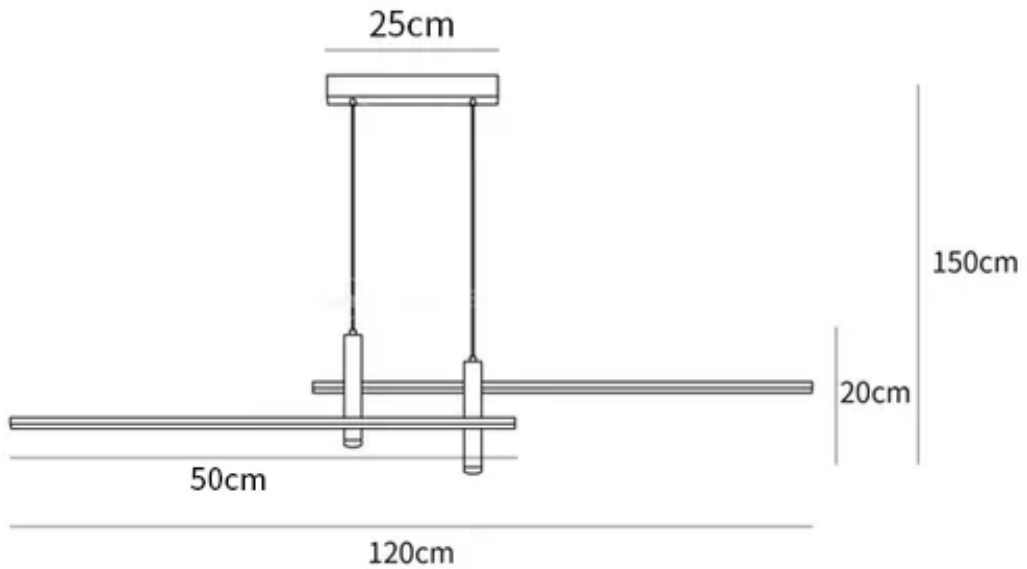

SPECIFICATION SHEET

SPECIFICATION DETAILS

*For custom options, consult factory for details

Fixture Dimensions	L 35.4" x H 59"
Light source	Integrated LED
Wattage	~ 26W
Voltage	AC 110-240V
Dimming	Yes
CRI(Ra)	90+ CRI
Mounting	Hardwired.
LED Rated Life	30000 hours
Color Temperature	Warm Light (3000K), Neutral Light (4000K), Cool Light (6000K)
Control method	Compatible with common wall switches(not included)
Finishes	Black, Gold.
Shadow Details	White.
Material	Metal, Silica gel.
Wire Length	The standard length of the cord is 59" (150 cm), the length is adjustable.

SPECIFICATION SHEET

SPECIFICATION DETAILS

*For custom options, consult factory for details

Fixture Dimensions	L 47.2" x H 59"
Light source	Integrated LED
Wattage	~ 31W
Voltage	AC 110-240V
Dimming	Yes
CRI(Ra)	90+ CRI
Mounting	Hardwired.
LED Rated Life	30000 hours
Color Temperature	Warm Light (3000K), Neutral Light (4000K), Cool Light (6000K)
Control method	Compatible with common wall switches (not included)
Finishes	Black, Gold.
Shadow Details	White.
Material	Metal, Silica gel.
Wire Length	The standard length of the cord is 59" (150 cm), the length is adjustable.

SPECIFICATION SHEET

SPECIFICATION DETAILS

*For custom options, consult factory for details

Fixture Dimensions	L 59" x H 59"
Light source	Integrated LED
Wattage	~ 45W
Voltage	AC 110-240V
Dimming	Yes
CRI(Ra)	90+ CRI
Mounting	Hardwired.
LED Rated Life	30000 hours
Color Temperature	Warm Light (3000K), Neutral Light (4000K), Cool Light (6000K)
Control method	Compatible with common wall switches (not included)
Finishes	Black, Gold.
Shadow Details	White.
Material	Metal, Silica gel.
Wire Length	The standard length of the cord is 59" (150 cm), the length is adjustable.