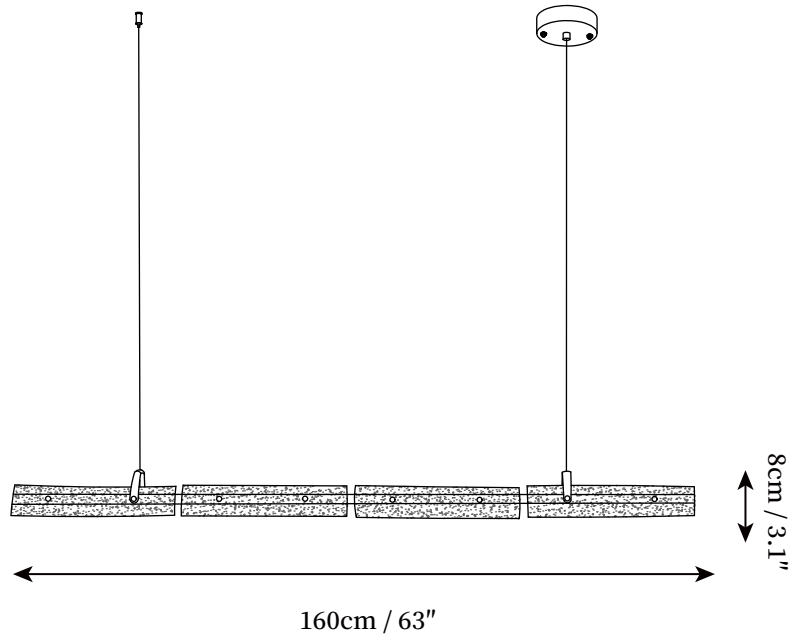

SPECIFICATION SHEET

SPECIFICATION DETAILS

*For custom options, consult factory for details

Fixture Dimensions	L 47.2" x W 3.9" x H 3.1"
Light source	Integrated LED
Wattage	~ 5W
Voltage	AC 110-240V
Dimming	Not supported
CRI(Ra)	90+ CRI
Mounting	Hardwired.
LED Rated Life	30000 hours
Color Temperature	Warm Light (3000K), Neutral Light (4000K), Cool Light (6000K)
Control method	Compatible with common wall switches (not included)
Finishes	Black.
Shadow Details	Clear.
Material	Metal, Glass.
Wire Length	The standard length of the cord is 59" (150 cm), the length is adjustable.

SPECIFICATION SHEET

SPECIFICATION DETAILS

*For custom options, consult factory for details

Fixture Dimensions	L 63" x W 3.9" x H 3.1"
Light source	Integrated LED
Wattage	~ 5W
Voltage	AC 110-240V
Dimming	Not supported
CRI(Ra)	90+ CRI
Mounting	Hardwired.
LED Rated Life	30000 hours
Color Temperature	Warm Light (3000K), Neutral Light (4000K), Cool Light (6000K)
Control method	Compatible with common wall switches(not included)
Finishes	Black.
Shadow Details	Clear.
Material	Metal, Glass.
Wire Length	The standard length of the cord is 59" (150 cm), the length is adjustable.