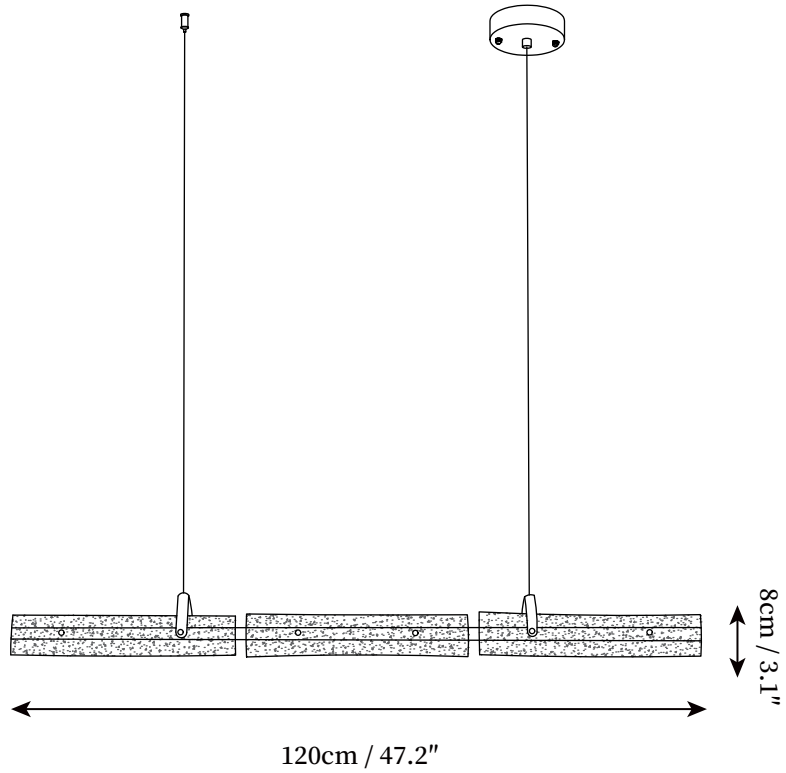

SPECIFICATION SHEET

SPECIFICATION DETAILS

*For custom options, consult factory for details

Fixture Dimensions	L 47.2" x W 3.9" x H 3.1"
Light source	Integrated LED
Wattage	~ 5W
Voltage	AC 110-240V
Dimming	Not supported
CRI(Ra)	90+ CRI
Mounting	Hardwired.
LED Rated Life	30000 hours
Color Temperature	Warm Light (3000K), Neutral Light (4000K), Cool Light (6000K)
Control method	Compatible with common wall switches (not included)
Finishes	Black.
Shadow Details	Clear.
Material	Metal, Glass.
Wire Length	The standard length of the cord is 59" (150 cm), the length is adjustable.

SPECIFICATION SHEET

SPECIFICATION DETAILS

*For custom options, consult factory for details

Fixture Dimensions	L 63" x W 3.9" x H 3.1"
Light source	Integrated LED
Wattage	~ 5W
Voltage	AC 110-240V
Dimming	Not supported
CRI(Ra)	90+ CRI
Mounting	Hardwired.
LED Rated Life	30000 hours
Color Temperature	Warm Light (3000K), Neutral Light (4000K), Cool Light (6000K)
Control method	Compatible with common wall switches(not included)
Finishes	Black.
Shadow Details	Clear.
Material	Metal, Glass.
Wire Length	The standard length of the cord is 59" (150 cm), the length is adjustable.