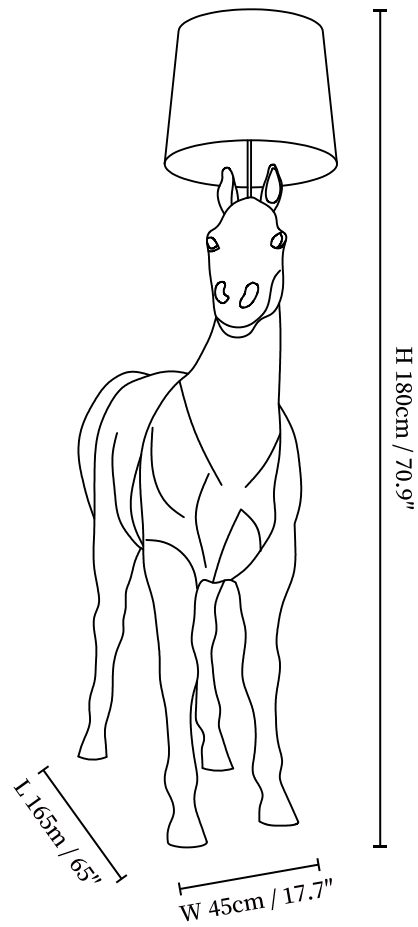

SPECIFICATION SHEET

SPECIFICATION DETAILS

*For custom options, consult factory for details

Fixture Dimensions	L 65" x W 17.7" x H 70.9"
Light source	E26 or E27 (bulb not included)
Wattage	MAX 40W incandescent bulb or LED equivalent.
Voltage	AC 110-240V
Dimming	Compatible with dimmable bulbs (bulb not included)
Control method	In line ON / OFF switch.
Finishes	Black.
Shade Details	Black.
Material	Metal, Fiberglass Reinforced Plastic, Fabric.
Cord Length	Supplied with switched plug cord, length ~59.1" (150cm).