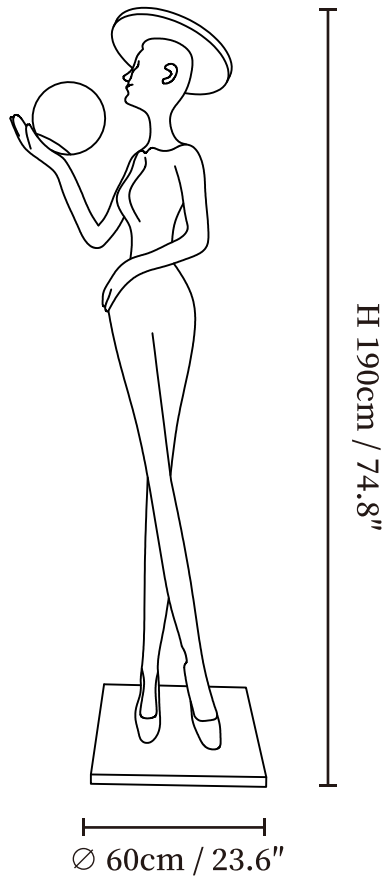

## SPECIFICATION DETAILS

\*For custom options, consult factory for details

---

<b>Fixture Dimensions</b>	Ø 23.6" x H 74.8"
<b>Light source</b>	E26 or E27
<b>Wattage</b>	MAX 40W incandescent bulb or LED equivalent.
<b>Voltage</b>	AC 110-240V
<b>Dimming</b>	Compatible with dimmable bulbs (bulb not included)
<b>Control method</b>	In line ON / OFF switch.
<b>Finishes</b>	Black.
<b>Shade Details</b>	White, Blue, Yellow.
<b>Material</b>	Glass ball, Fiberglass Reinforced Plastic, Metal.
<b>Cord Length</b>	Supplied with switched plug cord, length ~59" (150cm).