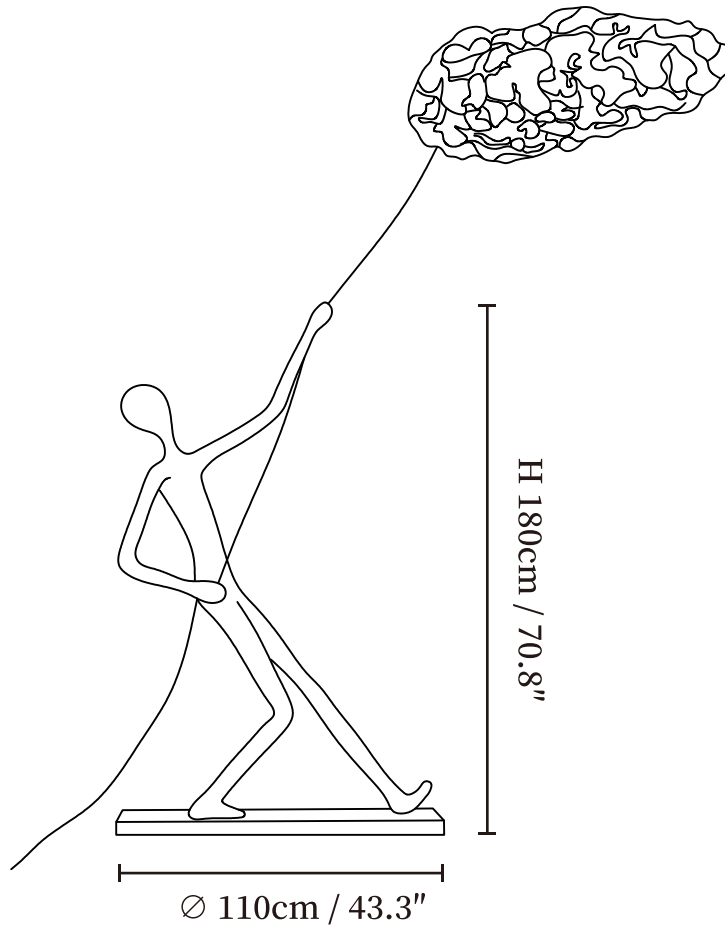

SPECIFICATION SHEET

SPECIFICATION DETAILS

*For custom options, consult factory for details

Fixture Dimensions	Ø 43.3" x H 70.8"
Light source	Integrated LED
Wattage	~ 15W incandescent bulb or LED equivalent.
Voltage	AC 110-240V
Dimming	Compatible with dimmable LED and dimmable bulbs.
Control method	In line ON / OFF switch.
CRI(Ra)	90+CRI
LED Rated Life	30000 hours
Color Temperature	Warm Light (3000K), Neutral Light (4000K), Cool Light (6000K)
Finishes	Black.
Shade Details	White.
Material	Fiberglass Reinforced Plastic, Cotton, Metal.
Cord Length	Supplied with switched plug cord, length ~59" (150cm).