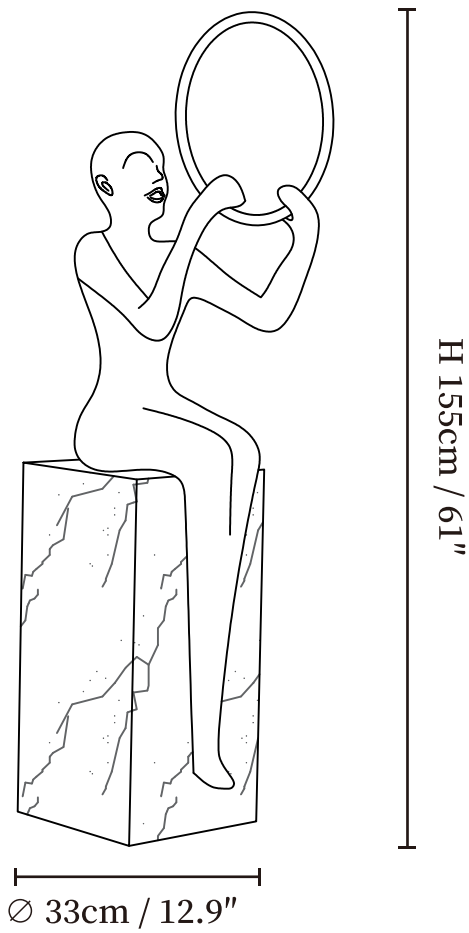

SPECIFICATION SHEET

SPECIFICATION DETAILS

*For custom options, consult factory for details

Fixture Dimensions	Ø 12.9" x H 61"
Light source	Integrated LED
Wattage	~ 5W incandescent bulb or LED equivalent.
Voltage	AC 110-240V
Dimming	Compatible with dimmable LED and dimmable bulbs.
Control method	In line ON / OFF switch.
CRI(Ra)	90+CRI
LED Rated Life	30000 hours
Color Temperature	Warm Light (3000K), Neutral Light (4000K), Cool Light (6000K)
Finishes	White, Black, Blue.
Shade Details	White.
Material	Fiberglass Reinforced Plastic, Metal, Acrylic.
Cord Length	Supplied with switched plug cord, length ~59" (150cm).