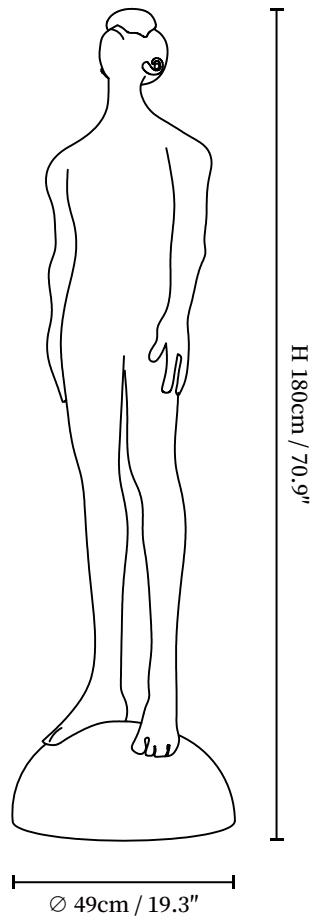

## SPECIFICATION DETAILS

\*For custom options, consult factory for details

---

<b>Fixture Dimensions</b>	D 13.8" x H 59.1", D 19.3" x H 70.9"
<b>Material</b>	Metal, Fiberglass Reinforced Plastic.
<b>Moisture resistance</b>	IP 20 Damp-rated not waterproof, for indoor use only.
<b>Environment</b>	Indoor.
<b>Body Finishes</b>	Black, Blue.