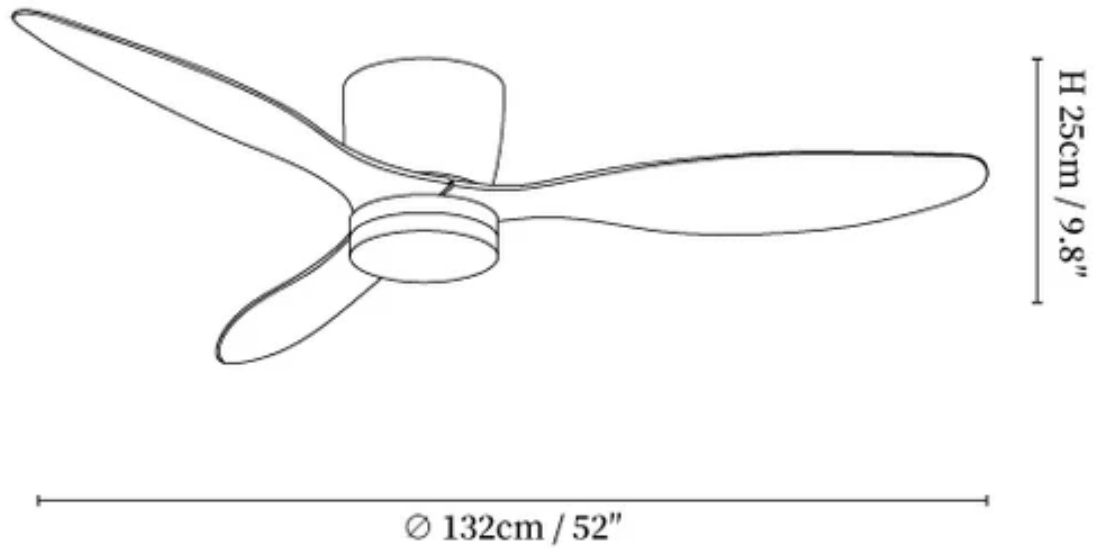

SPECIFICATION DETAILS

*For custom options, consult factory for details

Fixture Dimensions	D 48" x H 9.8", D 52" x H 9.8"
Light source	Integrated LED
Wattage	35W
Voltage	AC 110-240V
Mounting	Hardwired
CRI(Ra)	90+CRI
LED Rated Life	50000 hours
Color Temperature	Warm Light (3000K), Neutral Light (4000K), Cool Light (6000K)
Control method	Remote control.
Dimming	Three-color dimming.
Finishes	Walnut Wood Grain, Nature Wood Grain., White, Black.
Shade Details	White, Black.
Material	Metal frame, Wooden blades, acrylic shade, pure copper motor.
Rod Length	Suspension rod is 9.8"+4.9", and can be spliced as needed.