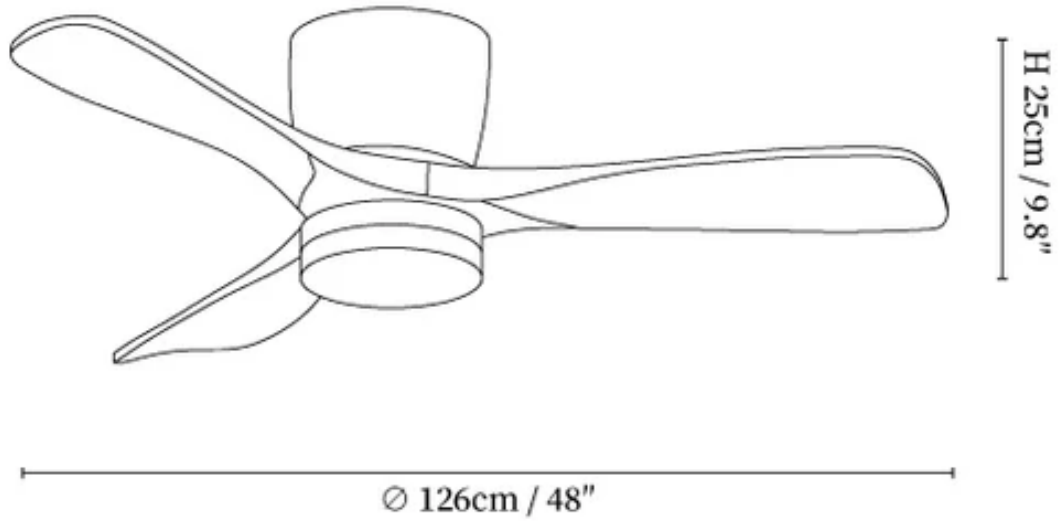

SPECIFICATION DETAILS

*For custom options, consult factory for details

Fixture Dimensions	D 48" x H 9.8", D 52" x H 9.8"
Light source	Integrated LED
Wattage	35W
Voltage	AC 110-240V
Mounting	Hardwired
CRI(Ra)	90+CRI
LED Rated Life	50000 hours
Color Temperature	Warm Light (3000K), Neutral Light (4000K), Cool Light (6000K)
Control method	Remote control.
Dimming	Three-color dimming.
Finishes	Walnut Wood Grain, Nature Wood Grain., White, Black.
Shade Details	White, Black.
Material	Metal frame, Wooden blades, acrylic shade, pure copper motor.
Rod Length	Suspension rod is 9.8"+4.9", and can be spliced as needed.