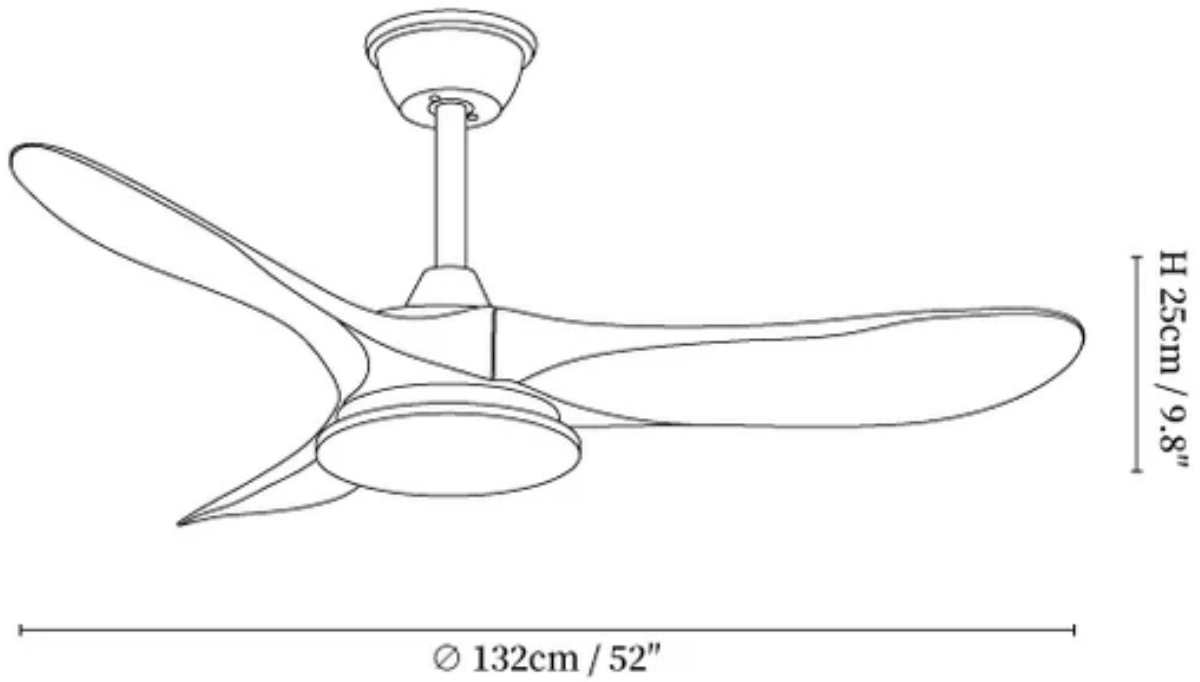

SPECIFICATION SHEET

SPECIFICATION DETAILS

*For custom options, consult factory for details

Fixture Dimensions	D 48" x H 9.8", D 52" x H 9.8"
Light source	Integrated LED
Wattage	35W
Voltage	AC 110-240V
Mounting	Hardwired
CRI(Ra)	90+CRI
LED Rated Life	50000 hours
Color Temperature	Warm Light (3000K), Neutral Light (4000K), Cool Light (6000K)
Control method	Remote control.
Dimming	Three-color dimming.
Finishes	Walnut Wood Grain, Nature Wood Grain., White, Black.
Shade Details	White
Material	Metal frame, Wooden blades, ABS blades, acrylic shade, pure copper motor.
Rod Length	Suspension rod is 19.7", and can be spliced as needed.