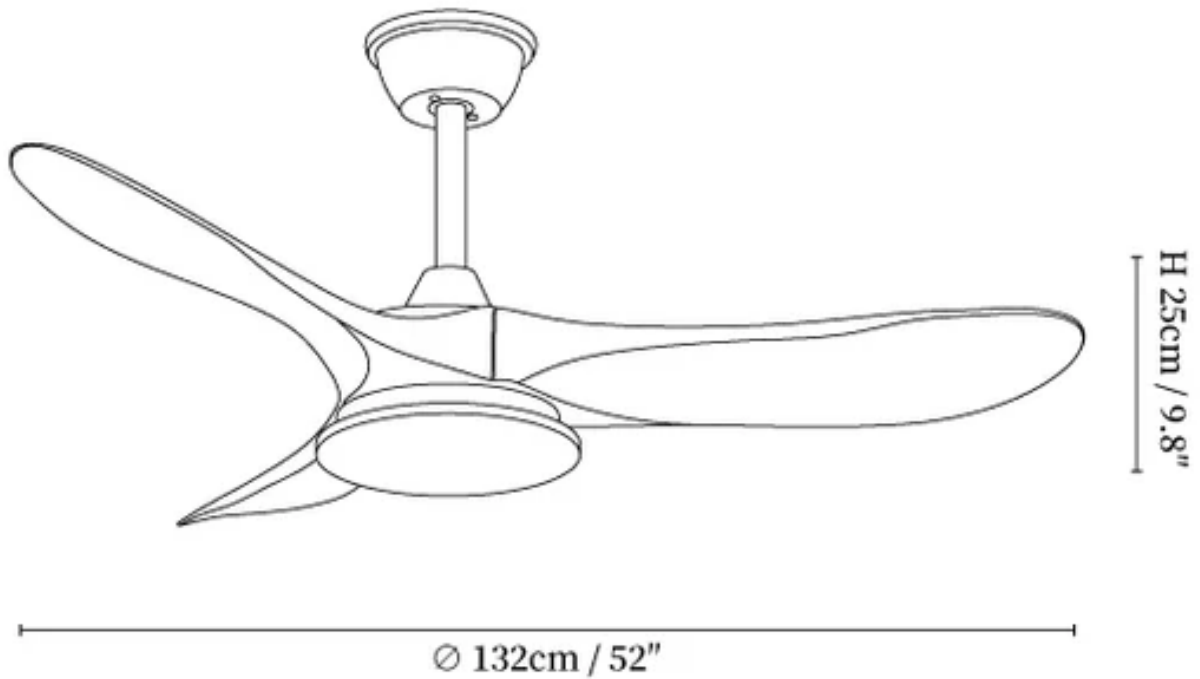

## SPECIFICATION DETAILS

\*For custom options, consult factory for details

<b>Fixture Dimensions</b>	D 48" x H 9.8", D 52" x H 9.8"
<b>Light source</b>	Integrated LED
<b>Wattage</b>	35W
<b>Voltage</b>	AC 110-240V
<b>Mounting</b>	Hardwired
<b>CRI(Ra)</b>	90+CRI
<b>LED Rated Life</b>	50000 hours
<b>Color Temperature</b>	Warm Light (3000K), Neutral Light (4000K), Cool Light (6000K)
<b>Control method</b>	Remote control.
<b>Dimming</b>	Three-color dimming.
<b>Finishes</b>	Walnut Wood Grain, Nature Wood Grain., White, Black.
<b>Shade Details</b>	White
<b>Material</b>	Metal frame, Wooden blades, ABS blades, acrylic shade, pure copper motor.
<b>Rod Length</b>	Suspension rod is 19.7", and can be spliced as needed.