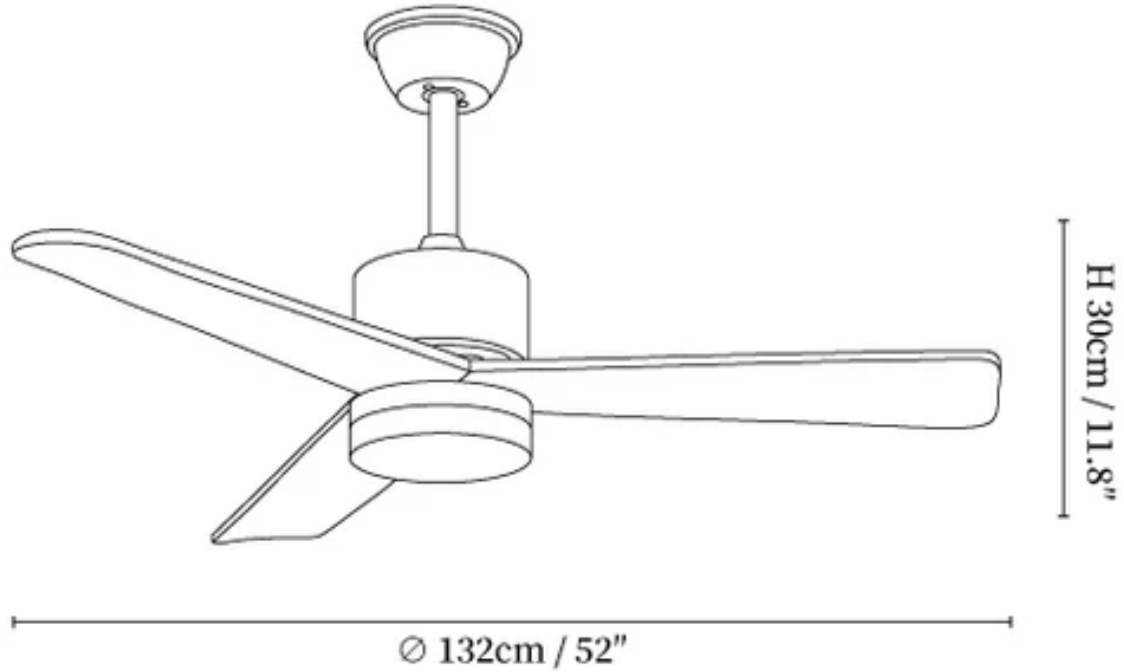

SPECIFICATION SHEET

SPECIFICATION DETAILS

*For custom options, consult factory for details

Fixture Dimensions	D 42" x H 11.8", D 52" x H 11.8"
Light source	Integrated LED
Wattage	35W
Voltage	AC 110-240V
Mounting	Hardwired
CRI(Ra)	90+CRI
LED Rated Life	50000 hours
Color Temperature	Warm Light (3000K), Neutral Light (4000K), Cool Light (6000K)
Control method	Remote control.
Dimming	Three-color dimming.
Finishes	Walnut Wood Grain, brushed nickel, antique bronze.
Shade Details	White
Material	Metal frame, Wooden blades, acrylic shade, pure copper motor.
Rod Length	Suspension rod is 9.8"+4.9", and can be spliced as needed.