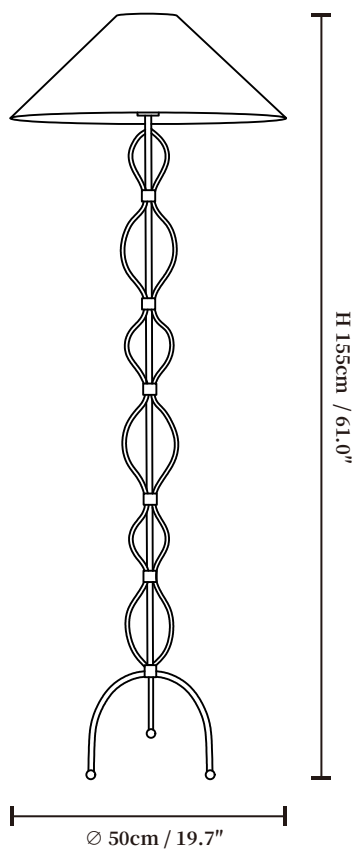

## SPECIFICATION DETAILS

\*For custom options, consult factory for details

<b>Fixture Dimensions</b>	Ø 19.7" x H 61.0"
<b>Light source</b>	E26 or E27 (bulb not included)
<b>Wattage</b>	MAX 40W incandescent bulb or LED equivalent.
<b>Voltage</b>	AC 110-240V
<b>Dimming</b>	Compatible with dimmable bulbs (bulb not included)
<b>Control method</b>	In line ON / OFF switch.
<b>Finishes</b>	Black
<b>Shade Details</b>	White
<b>Material</b>	Metal, Fabric
<b>Cord Length</b>	Supplied with switched plug cord, length ~59" (150cm).