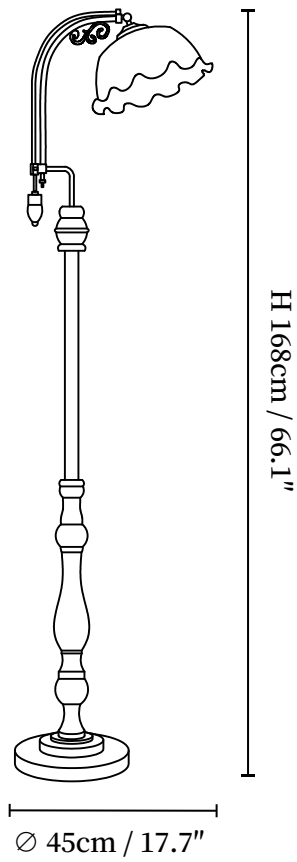

SPECIFICATION SHEET

SPECIFICATION DETAILS

*For custom options, consult factory for details

Fixture Dimensions	D 17.7" x H 66.1"
Light source	E26 or E27 (bulb not included)
Wattage	MAX 40W incandescent bulb or LED equivalent.
Voltage	AC 110-240V
Dimming	Compatible with dimmable bulbs (bulb not included)
Control method	In line ON / OFF switch.
Finishes	Gold, Walnut Color.
Shade Details	White, Amber.
Material	Metal, Wood, Glass.
Cord Length	Supplied with switched plug cord, length ~59.1" (150cm).