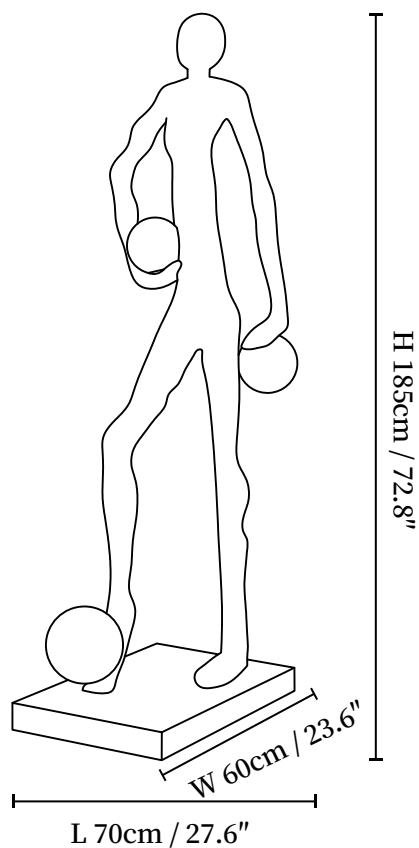

SPECIFICATION SHEET

SPECIFICATION DETAILS

*For custom options, consult factory for details

Fixture Dimensions	L 27.6" x W 23.6" x H 72.8" Weighs 28 kg (61.7 lbs)
Light source	E26 or E27 (bulb not included)
Wattage	MAX 40W incandescent bulb or LED equivalent.
Voltage	AC 110-240V
Dimming	Compatible with dimmable bulbs (bulb not included)
Control method	In line ON / OFF switch.
Finishes	Black
Shade Details	White
Material	Metal, Fiberglass Reinforced Plastic, Glass ball.
Cord Length	Supplied with switched plug cord, length ~59" (150cm).