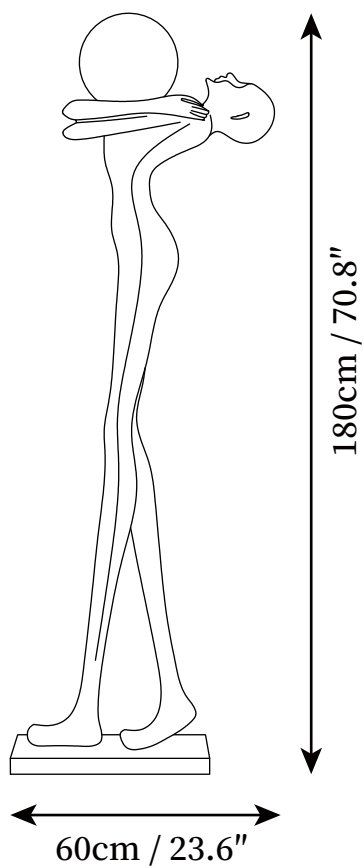

SPECIFICATION SHEET

SPECIFICATION DETAILS

*For custom options, consult factory for details

Fixture Dimensions	L 23.6" x W 11.8" x H 70.8"
Light source	E26 or E27 (bulb not included)
Wattage	MAX 40W incandescent bulb or LED equivalent.
Voltage	AC 110-240V
Dimming	Compatible with dimmable bulbs (bulb not included)
Control method	In line ON / OFF switch.
Finishes	Black.
Shade Details	White.
Material	Metal, Fiberglass Reinforced Plastic, Glass.
Cord Length	Supplied with switched plug cord, length ~59.1" (150cm).
