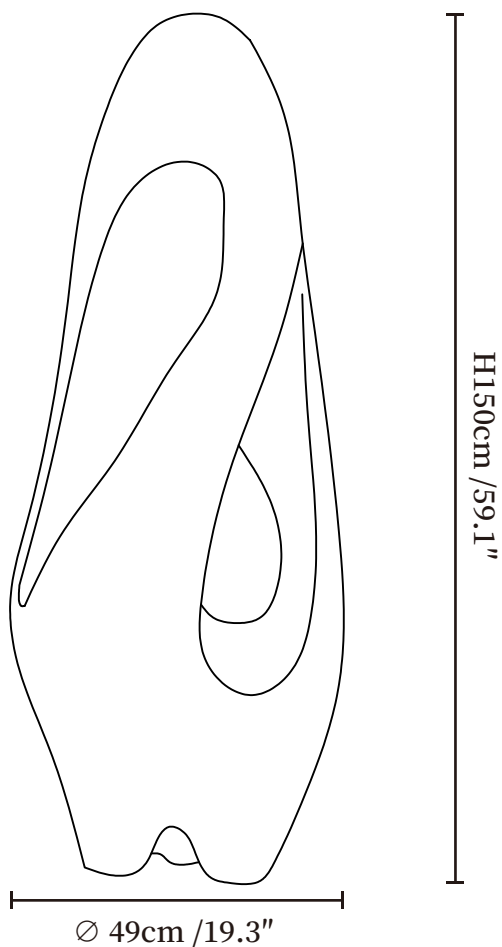

# SPECIFICATION SHEET

---

## SPECIFICATION DETAILS

\*For custom options, consult factory for details

---

<b>Fixture Dimensions</b>	Ø 19.3" x H 59.1"
<b>Light source</b>	E26 or E27 (bulb not included)
<b>Wattage</b>	MAX 40W incandescent bulb or LED equivalent.
<b>Voltage</b>	AC 110-240V
<b>Dimming</b>	Compatible with dimmable bulbs (bulb not included)
<b>Control method</b>	In line ON / OFF switch.
<b>Finishes</b>	White.
<b>Shade Details</b>	White.
<b>Material</b>	Metal, High-Density Polystyrene.
<b>Cord Length</b>	Supplied with switched plug cord, length ~59" (150cm).