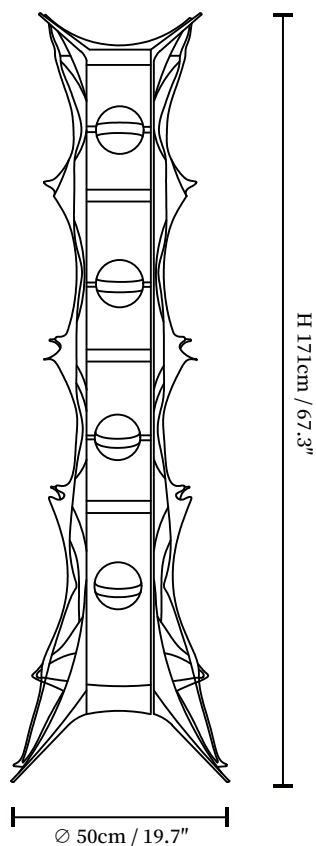

## SPECIFICATION DETAILS

\*For custom options, consult factory for details

<b>Fixture Dimensions</b>	Ø 19.7" x H 67.3"
<b>Light source</b>	E26 or E27 (bulb not included)
<b>Wattage</b>	MAX 40W incandescent bulb or LED equivalent.
<b>Voltage</b>	AC 110-240V
<b>Dimming</b>	Compatible with dimmable bulbs (bulb not included)
<b>Control method</b>	In line ON / OFF switch.
<b>Finishes</b>	Black
<b>Shade Details</b>	White
<b>Material</b>	Metal, Fabric
<b>Cord Length</b>	Supplied with switched plug cord, length ~59" (150cm).