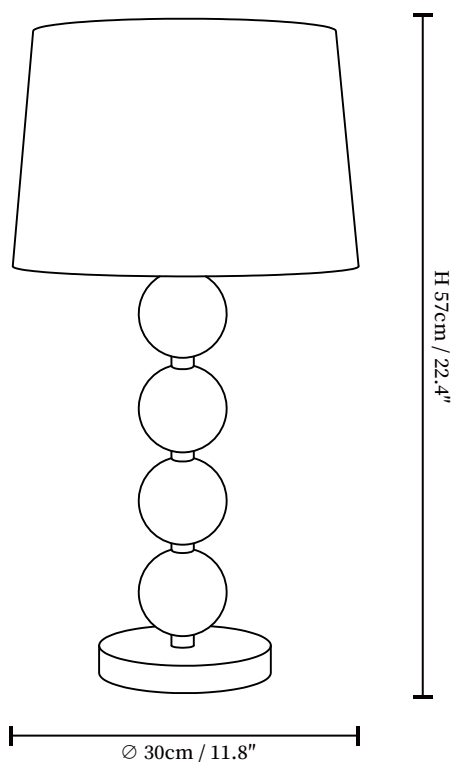

SPECIFICATION SHEET

SPECIFICATION DETAILS

*For custom options, consult factory for details

Fixture Dimensions	Ø 11.8" x H 22.4"
Light source	E26 or E27 (bulb not included)
Wattage	MAX 40W incandescent bulb or LED equivalent.
Voltage	AC 110-240V
Dimming	Compatible with dimmable bulbs (bulb not included)
Control method	In line ON / OFF switch.
Finishes	White
Shade Details	Grey
Material	Metal, Fabric, Marble
Cord Length	Supplied with switched plug cord, length ~59" (150cm).