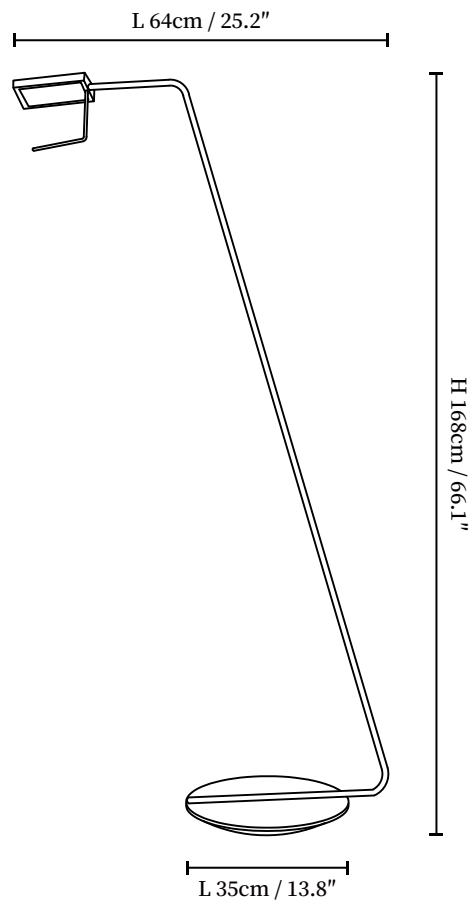

SPECIFICATION SHEET

SPECIFICATION DETAILS

*For custom options, consult factory for details

Fixture Dimensions	L 25.2" x H 66.1"
Light source	Integrated LED
Wattage	~5W
Voltage	AC 110-240V
Dimming	Not supported
CRI(Ra)	90+CRI
LED Rated Life	30000 hours
Control method	In line ON / OFF switch.
Color Temperature	Warm Light (3000K), Neutral Light (4000K), Cool Light (6000K)
Finishes	Gold & Black marble.
Shade Details	White.
Material	Metal, Marble.
Cord Length	Supplied with switched plug cord, length ~59.1" (150cm).