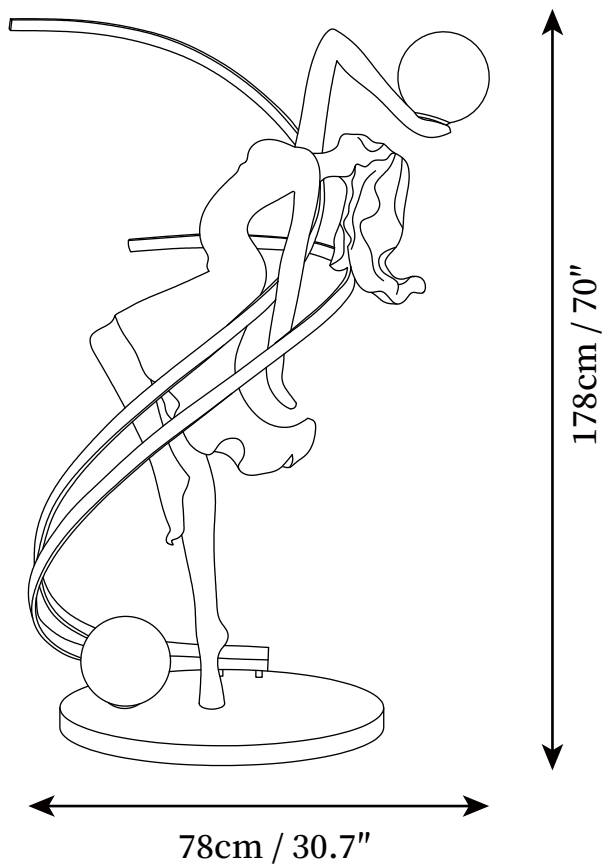

SPECIFICATION SHEET

SPECIFICATION DETAILS

*For custom options, consult factory for details

Fixture Dimensions	D 30.7" x H 70", Weighs 22kg (48.5 lbs)
Light source	E26 or E27 (bulb not included)
Wattage	MAX 40W incandescent bulb or LED equivalent.
Voltage	AC 110-240V
Dimming	Compatible with dimmable bulbs (bulb not included)
Control method	In line ON / OFF switch.
Finishes	Black, White, Gold.
Shade Details	White.
Material	Metal, Fiberglass Reinforced Plastic, Glass.
Cord Length	Supplied with switched plug cord, length ~59.1" (150cm).
