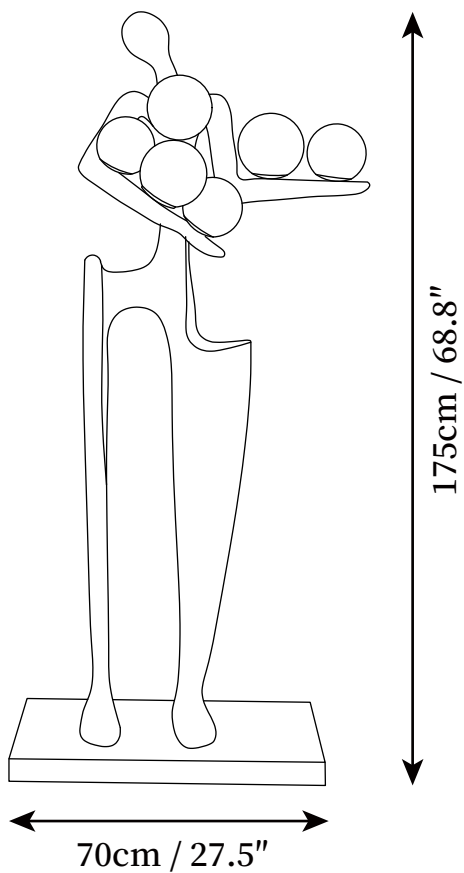

SPECIFICATION SHEET

SPECIFICATION DETAILS

*For custom options, consult factory for details

Fixture Dimensions	D 27.5" x H 68.8"
Light source	E26 or E27 (bulb not included)
Wattage	MAX 40W incandescent bulb or LED equivalent.
Voltage	AC 110-240V
Dimming	Compatible with dimmable bulbs (bulb not included)
Control method	In line ON / OFF switch.
Finishes	Black, Red.
Shade Details	White.
Material	Metal, Fiberglass Reinforced Plastic, Glass.
Cord Length	Supplied with switched plug cord, length ~59.1" (150cm).
