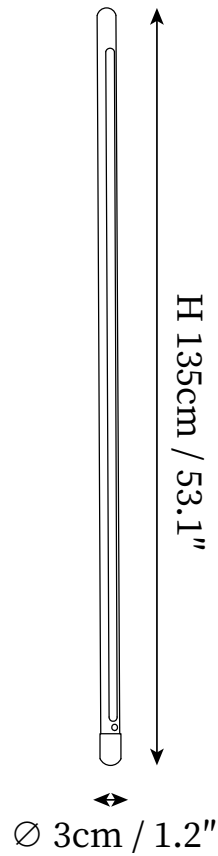

# SPECIFICATION SHEET

---

## SPECIFICATION DETAILS

\*For custom options, consult factory for details

<b>Fixture Dimensions</b>	D 1.2" x H 53.1"
<b>Light source</b>	Integrated LED
<b>Wattage</b>	~ 10W
<b>Voltage</b>	AC 110-240V
<b>Dimming</b>	Not supported
<b>Control method</b>	Inline On/Off switch & Knob dimmer switch.
<b>CRI(Ra)</b>	90+CRI
<b>LED Rated Life</b>	30000 hours
<b>Color Temperature</b>	Warm Light (3000K), Neutral Light (4000K), Cool Light (6000K)
<b>Finishes</b>	Ash wood color, Walnut wood color.
<b>Shade Details</b>	Red, White.
<b>Material</b>	Frosted white.
<b>Cord Length</b>	Supplied with switched plug cord, length ~59" (150cm).