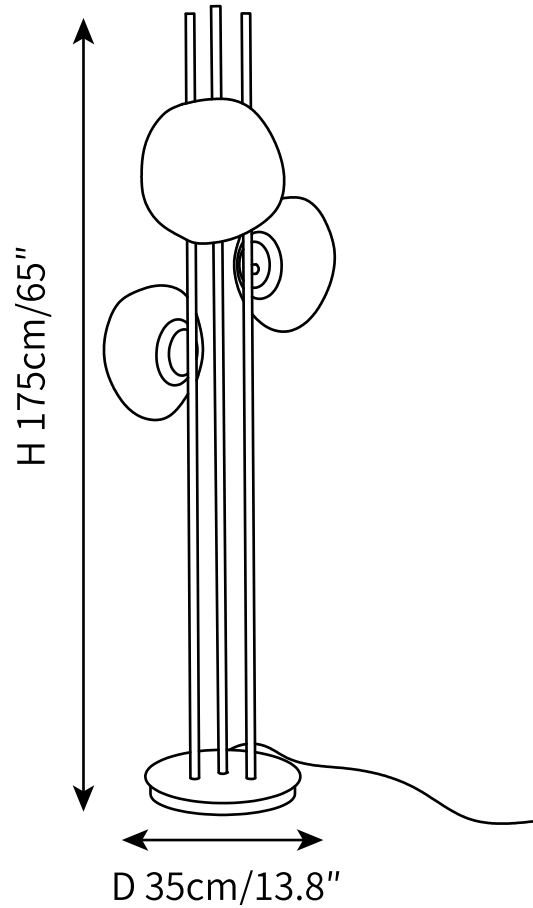

SPECIFICATION SHEET

SPECIFICATION DETAILS

*For custom options, consult factory for details

Fixture Dimensions	Ø13.8" x H 65"
Light source	E27
Wattage	Max 40W
Voltage	AC 110-240V
Color Temperature	Based on the purchase of light bulbs
CRI(Ra)	80CRI
Mounting	Floor
Driver Required	NO
Optional Color Temps	Buy bulbs as needed
LED Rated Life	Based on bulb life (we do not supply bulbs)
Dimming	Dimming is not supported
Finishes	Chrome.
Shade Details	Chrome, Gold, Rose gold.
Material	Iron, Metal, Glass.
Wire Length	59"
Wire Type	Wire with switch plug