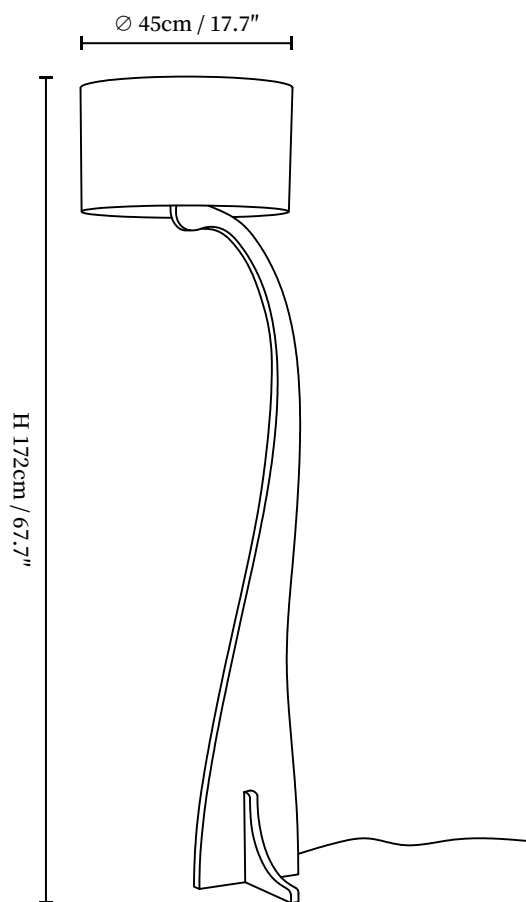

SPECIFICATION SHEET

SPECIFICATION DETAILS

*For custom options, consult factory for details

Fixture Dimensions	D 17.7" x H 67.7"
Light source	E26 or E27 (bulb not included)
Wattage	MAX 40W incandescent bulb or LED equivalent.
Voltage	AC 110-240V
Dimming	Compatible with dimmable bulbs (bulb not included)
Control method	In line ON / OFF switch.
Finishes	Wood Color, Walnut Color, Black.
Shade Details	White.
Material	Metal, Wood, Fabric.
Cord Length	Supplied with switched plug cord, length ~59.1" (150cm).
