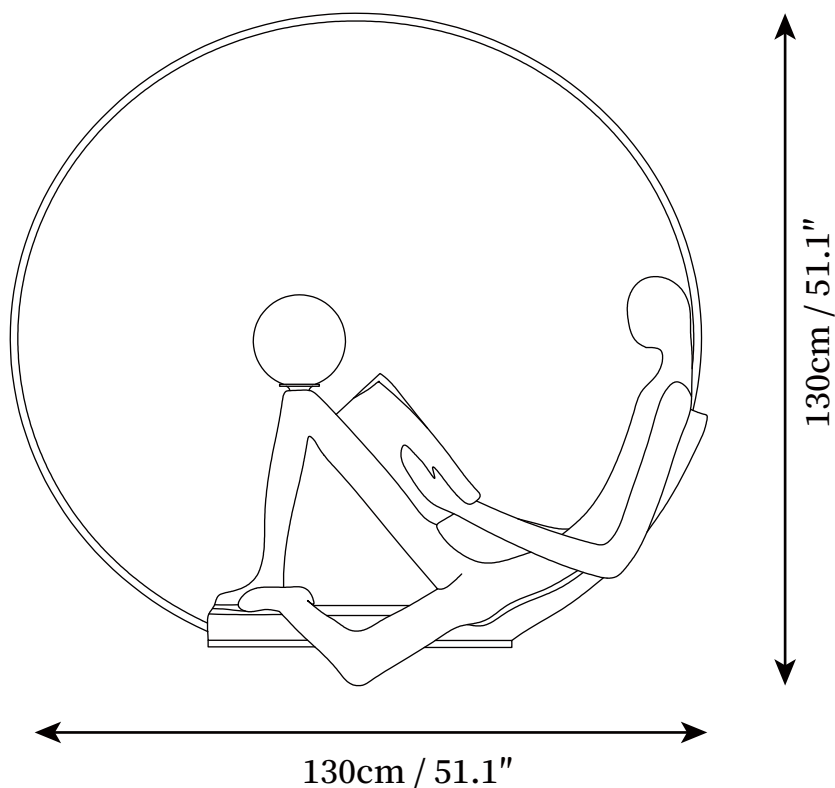

## SPECIFICATION DETAILS

\*For custom options, consult factory for details

|                           |   |
|---------------------------|---|
| <b>Fixture Dimensions</b> | D 51.1" x H 51.1", Weighs 22kg (48.5 lbs).                    |
| <b>Light source</b>       | Integrated LED  |
| <b>Wattage</b>            | ~5W   |
| <b>Voltage</b>            | AC 110-240V   |
| <b>Dimming</b>            | Not supported   |
| <b>CRI(Ra)</b>            | 90+CRI  |
| <b>LED Rated Life</b>     | 30000 hours   |
| <b>Control method</b>     | In line ON / OFF switch.                                      |
| <b>Color Temperature</b>  | Warm Light (3000K), Neutral Light (4000K), Cool Light (6000K) |
| <b>Finishes</b>           | Black.  |
| <b>Shade Details</b>      | Black.  |
| <b>Material</b>           | Metal, Fiberglass Reinforced Plastic.                         |
| <b>Cord Length</b>        | Supplied with switched plug cord, length ~59.1" (150cm).      |