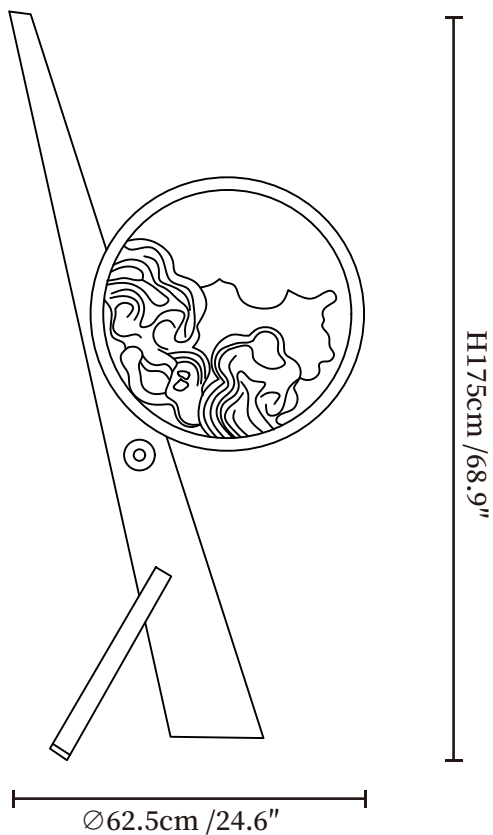

SPECIFICATION SHEET

SPECIFICATION DETAILS

*For custom options, consult factory for details

Fixture Dimensions	$\text{Ø} 24.6'' \times \text{H} 68.9''$
Light source	E26 or E27(bulb not included)
Wattage	MAX 40W incandescent bulb or LED equivalent.
Voltage	AC 110-240V
Dimming	Compatible with dimmable bulbs (bulb not included)
Control method	In line ON / OFF switch.
Finishes	Wood Color, Walnut Color, Black
Shade Details	White
Material	Metal, Wood, Acrylic
Cord Length	Supplied with switched plug cord, length ~59'' (150cm).
