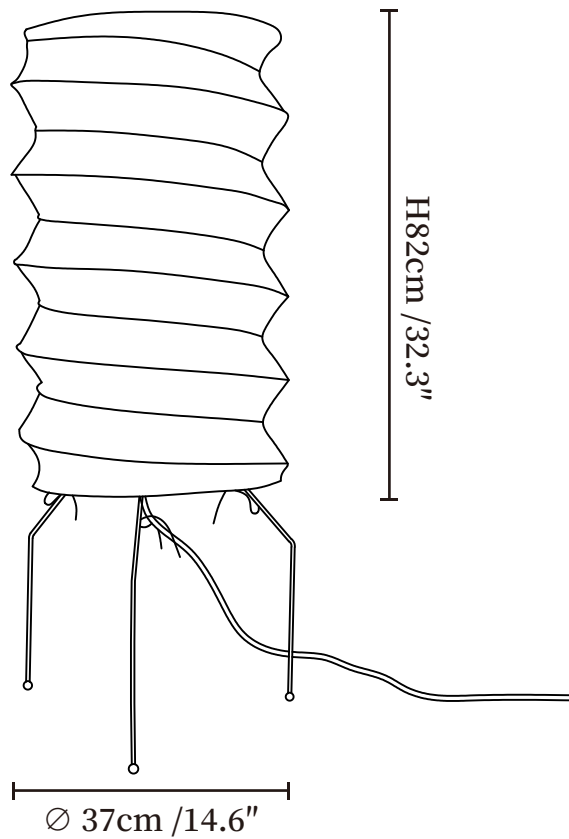

# SPECIFICATION SHEET

---

## SPECIFICATION DETAILS

\*For custom options, consult factory for details

<b>Fixture Dimensions</b>	D 14.6" x H 32.3"
<b>Light source</b>	E26 or E27 (bulb not included)
<b>Wattage</b>	MAX 40W incandescent bulb or LED equivalent.
<b>Voltage</b>	AC 110-240V
<b>Dimming</b>	Compatible with dimmable bulbs (bulb not included)
<b>Control method</b>	In line ON / OFF switch.
<b>Finishes</b>	Black
<b>Shade Details</b>	White
<b>Material</b>	Rice paper, Metal, Iron
<b>Cord Length</b>	Supplied with switched plug cord, length ~59" (150cm).