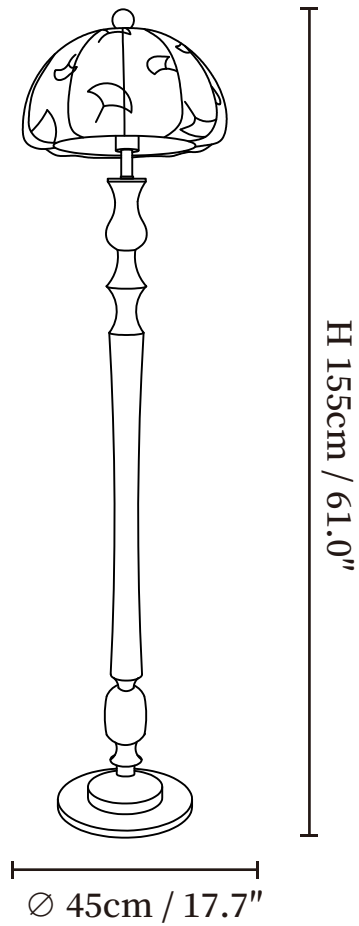

SPECIFICATION SHEET

SPECIFICATION DETAILS

*For custom options, consult factory for details

	Ø 17.7" x H 61"
Fixture Dimensions	
Light source	E26 or E27.
Wattage	Max 40W incandescent bulb or LED equivalent.
Voltage	AC 110-240V
Dimming	Compatible with dimmable bulbs (bulb not included)
Control method	In line ON / OFF switch.
Finishes	Walnut Color.
Shade Details	White.
Material	Wood, Fabric, Metal.
Cord Length	Supplied with switched plug cord, length ~59" (150cm).